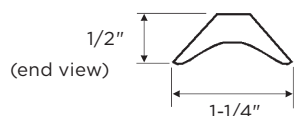

Corner Molding (set of 2)

CM-2072
Size: 72"H
CM-2096
Size: 96"H

ALL SWANSTONE BATH ACCESSORIES
QUICKSHIP COLORS: White (010), Bisque (018), Tahiti Sand (051), Cloud White (125) and Ice (130).