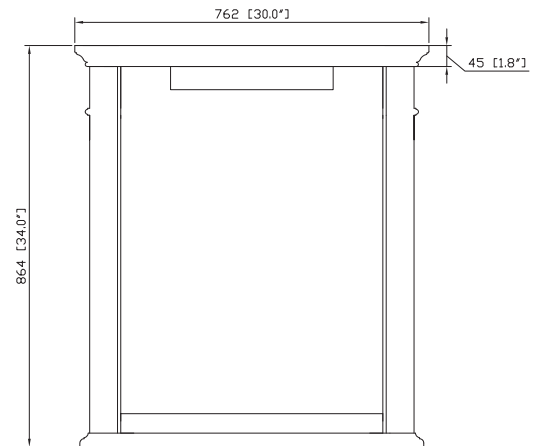

Avanity

PROVENCE-M30-AC

Features

- Durable birch wood frame
- Non beveled-edge mirror
- Hand-carved wood details
- Mirror hangs vertically
- Wall cleat for easy hanging and leveling

Colors / Finishes

- Antique Cherry

Nominal Dimension

- 30W x 3.2D x 34H (inches)

Components

Vanity

| | | |
|-----------------|-----------------|-----------------|
| PROVENCE-V30-AC | PROVENCE-V36-AC | PROVENCE-V48-AC |
|-----------------|-----------------|-----------------|

Product Diagrams

Front

Back

Side

Top