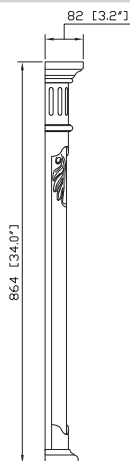

Avanity

PROVENCE-M30-AC

Features

- Durable birch wood frame
- Non beveled-edge mirror
- Hand-carved wood details
- Mirror hangs vertically
- Wall cleat for easy hanging and leveling

Colors / Finishes

- Antique Cherry

Nominal Dimension

- 30W x 3.2D x 34H (inches)

Components

Vanity

| | | |
|-----------------|-----------------|-----------------|
| PROVENCE-V30-AC | PROVENCE-V36-AC | PROVENCE-V48-AC |
|-----------------|-----------------|-----------------|

Product Diagrams

Front

Back

Side

Top