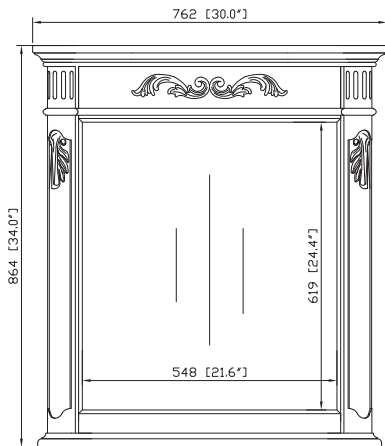

Avanity

PROVENCE-M30-AC

Features

- Durable birch wood frame
- Non beveled-edge mirror
- Hand-carved wood details
- Mirror hangs vertically
- Wall cleat for easy hanging and leveling

Colors / Finishes

- Antique Cherry

Nominal Dimension

- 30W x 3.2D x 34H (inches)

Components

Vanity

| | | |
|-----------------|-----------------|-----------------|
| PROVENCE-V30-AC | PROVENCE-V36-AC | PROVENCE-V48-AC |
|-----------------|-----------------|-----------------|

Product Diagrams

Front

Back

Side

Top