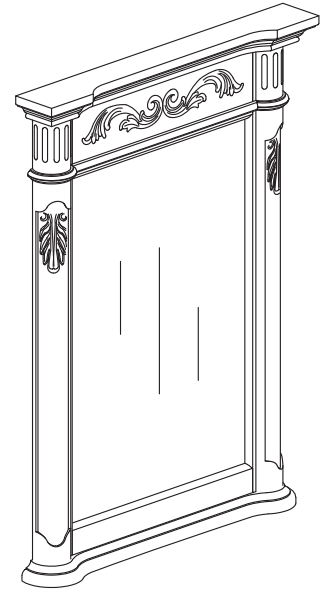

Avanity

PROVENCE-M30-AC

Features

- Durable birch wood frame
- Non beveled-edge mirror
- Hand-carved wood details
- Mirror hangs vertically
- Wall cleat for easy hanging and leveling

Colors / Finishes

- Antique Cherry

Nominal Dimension

- 30W x 3.2D x 34H (inches)

Components

Vanity

| | | |
|-----------------|-----------------|-----------------|
| PROVENCE-V30-AC | PROVENCE-V36-AC | PROVENCE-V48-AC |
|-----------------|-----------------|-----------------|

Product Diagrams

Front

Back

Side

Top