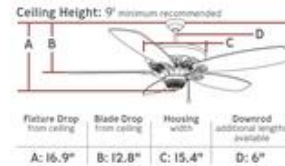

Collection: St Ives

Shown with blades sold separately

UPC #:026586949816

Finish: Roman Bronze (RB)

Blade Finish: N/A

Blade Finish 2: Undefined

Dimensions:

- **Note:** Blades Sold Separately
- **Weight:** 33.0 lbs.
- **Reverse Switch:** Manual
- **Rev. Switch Location:** Switch Housing
- **Motor Size:** 212.0 X 25.0
- **Diameter of Housing:** 15.35
- **Capacitor Value:** 6+7+9/350V/90C
- **Lead Wire Length:** 78 inches
- **Remote Included:** None
- **Remote Group(s):** CK300,CKF310,ESSWC-4

Features:

- Fixture is operated with a pull chain

Material List:

Safety Listing:

- Safety Listed for Dry Locations
- Safety Listed for Dry Locations

Instruction Sheets:

- English (5SIXX-CUL-ENG)
- French (5SIXX-CUL-CF)

Backplate / Canopy Details:

Type	Height / Length	Width	Depth	Diameter	Outlet Box Up	Outlet Box Down
Canopy				5 3/16		

Blade Details:

Blade Group	Diameter	Included	RPM Hi	CFM Hi	Watts Hi	Amps Hi	RPM Med	CFM Med	Watts Med	Amps Med	RPM Low	CFM Low	Watts Low	Amps Low
R-ACA	60	No	145.0	7400.0	101.03	0.941	90.0	4490.43	50.2	0.629	50.0	117.63	21.3	0.406
R-ACB	54	No	194.0	6971.0	102.599	0.958	119.0	4186.62	48.8	0.63	71.0	2448.68	21.1	0.407
R-ACW	60	No												
R-ACY	72	No												
R-ADB	72	No