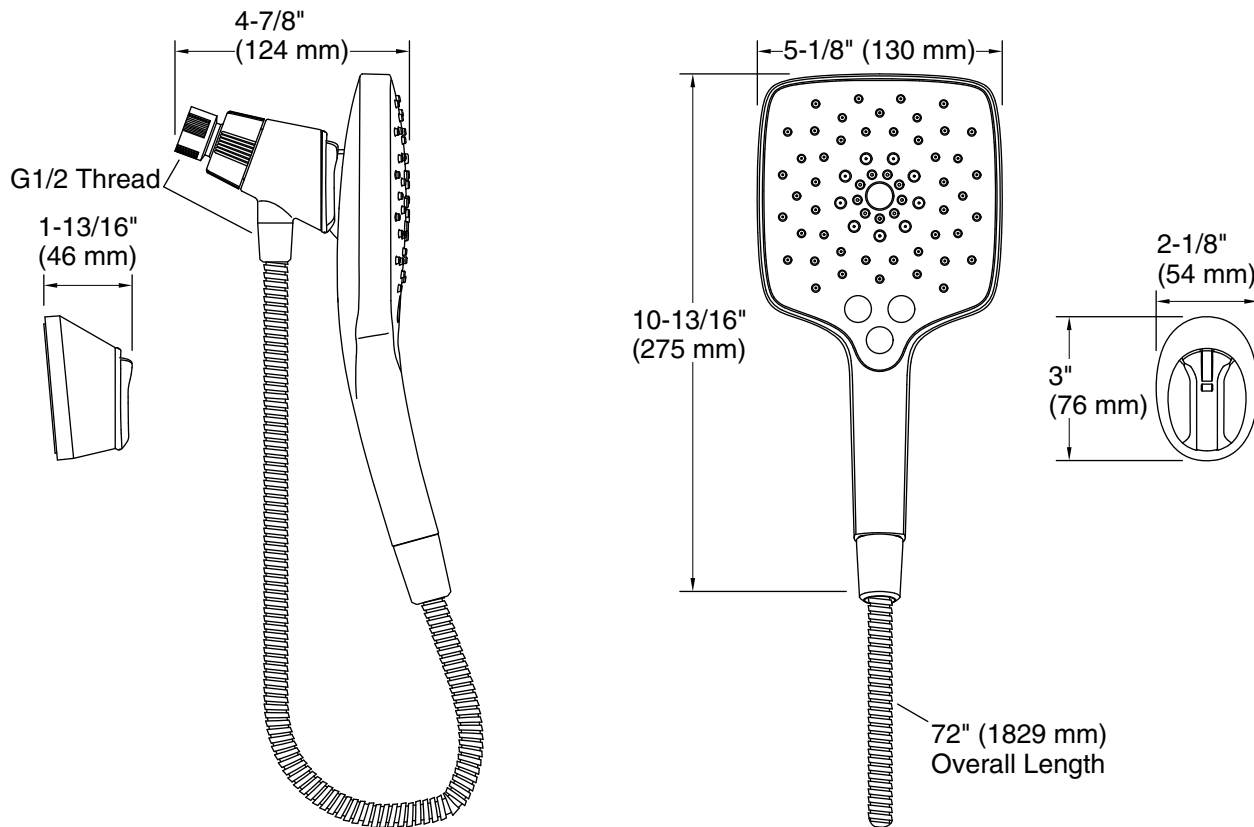

Technical Information

All product dimensions are nominal.

Notes

Install this product according to the installation instructions.