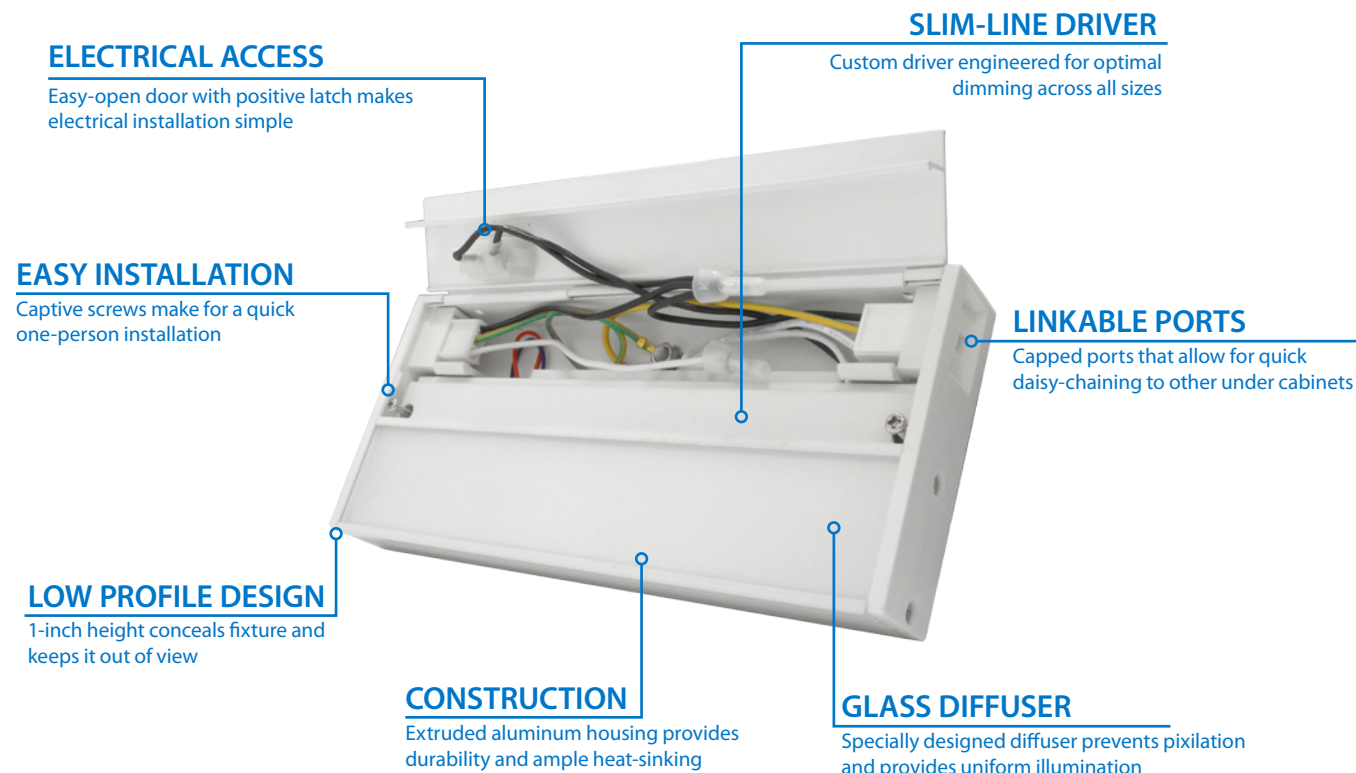

NICOR[®] | **LED**

Under Cabinet Series

NUC-4 Linkable

Warm, Efficient, Economical

NUC-4

LED Linkable Under Cabinet

Under cabinet lighting is an attractive upgrade that can quickly increase the value and functionality of your work space. NICOR's LED Under Cabinet series allows you to link multiple fixtures together with one power source. Whether in a kitchen, under a shelf or in a defined work space, these low profile fixtures are perfect for task or accent light levels. The NUC-4 presents a clean, professional look allowing you to use an existing wall switch or dimmer to easily control your lights. These linear fixtures are Energy Star rated, CEC Title 24 compliant and offer over 20 years of maintenance free operation. Offering uniform illumination, warm color and low operating temperatures, this under cabinet light can be used in **residential, retail, and commercial applications.**

NUC-4 | Linkable

Product Specs

Construction

Extruded aluminum housing for durability and ample heatsinking
 Low 1-inch profile keeps the fixture unobtrusive and out of view
 No UV or forward-projected heat
 UL Listed for damp locations

Finish

Available in: Black, Nickel, White, and Oil-Rubbed Bronze

Installation

Easy surface mount installation
 Linkability allows for more flexible installation with one power source
 Linkable accessories needed: Connectors, J-box, Jumper Cables and Plugs
(see spec sheet for complete ordering information)
 Pre-installed captive screws allow for quick mounting
 Positive latch door for easy access and installation