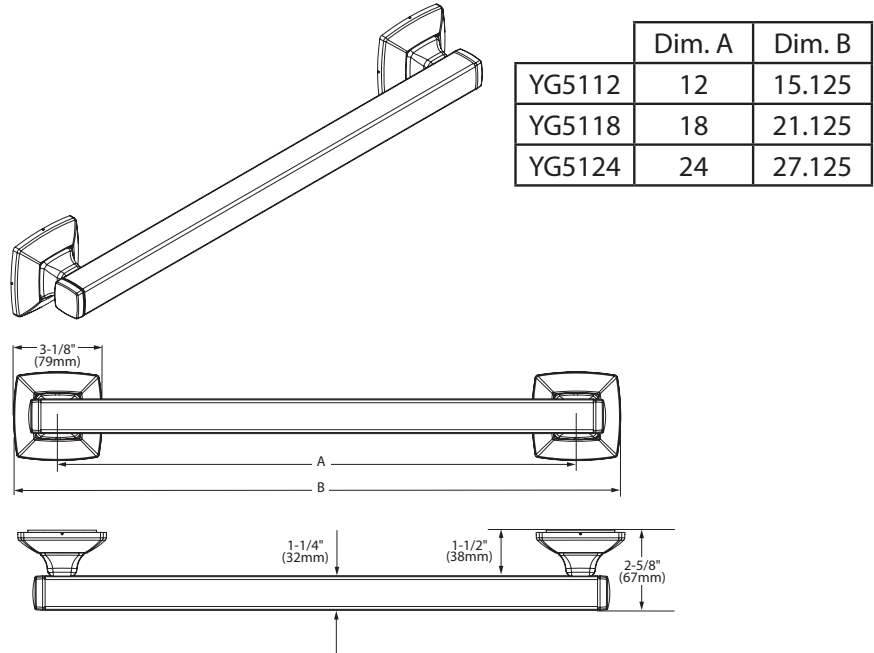

### Stock Numbers:

- YG5112CH – 12" Grab Bar**  
Chrome Finish
- YG5118CH – 18" Grab Bar**  
Chrome Finish
- YG5124CH – 24" Grab Bar**  
Chrome Finish
- YG5112BN – 12" Grab Bar**  
Brushed Nickel Finish
- YG5118BN – 18" Grab Bar**  
Brushed Nickel Finish
- YG5124BN – 24" Grab Bar**  
Brushed Nickel Finish
- YG5112ORB – 12" Grab Bar**  
Oil Rubbed Bronze Finish
- YG5118ORB – 18" Grab Bar**  
Oil Rubbed Bronze Finish
- YG5124ORB – 24" Grab Bar**  
Oil Rubbed Bronze Finish

### Materials:

Grab Bar posts and bars are constructed of stainless steel.

### Dimensions: