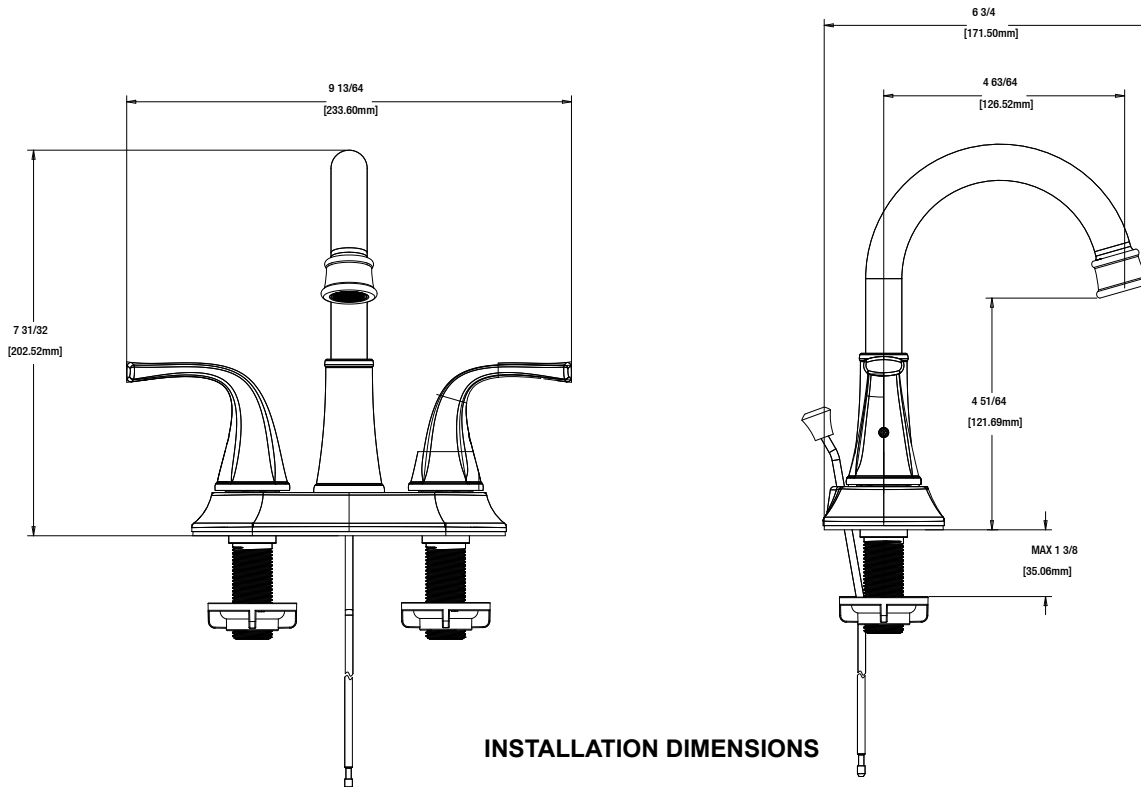

Bettine 4 in. Centerset 2-handle High-Arc Bathroom Faucet

FEATURES

- Requires 3-Hole Sink With 4" On Center
- Max Flow Rate: 1.2 gpm (4.5 L/min) at 60 psi
- Spout Reach: 4 63/64"
- Spout Out Water Height: 4 51/64"
- Ceramic Cartridge
- With Zinc Lever Handle

INSTALLATION DIMENSIONS

Glacier Bay reserves the right to make changes in specifications and materials and to change and discontinue models, both without notice or obligation. Dimensions are for reference only.