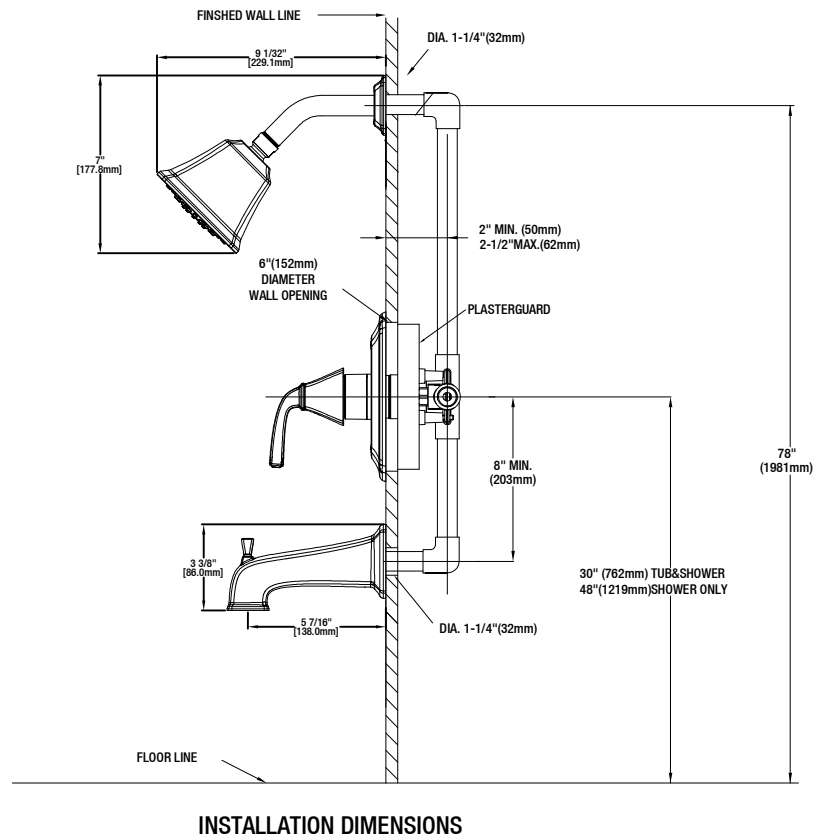

Mason Tub and Shower

FEATURES

- Single Handle Tub and Shower Faucet
- Pressure Balance Valve with Integrated Stops
- Ceramic Valve Cartridge
- Adjustable Temperature Limit Stop to Control Maximum Hot Water Temperature
- 120° Maximum Handle Rotation
- ABS Single Function Showerhead
- Shower Face Size: 112 mm
- Includes 5 7/16" Diverter Tub Spout
- With Plug Applicable For Shower Only Installation
- 1/2" IPS Connections
- Showerhead Max. Flow Rate: 2.0 Gallons Per Minute at 80 PSI
- Tub Spout Min. Flow Rate: 2.4 Gallons Per Minute at 20 PSI

CODE COMPLIANCE

- IAPMO Certified: ASME A112.18.1/CSA B125.1
- Calgreen Certified
- Watersense Certified
- ADA Compliant

MODEL	YOW SKU#	FINISH
873W-3501	724623	Polished Chrome
873W-3504	724622	Brushed Nickel PVD
873W-3527H2	718732	Mediterranean Bronze

WARRANTY

- Limited Lifetime Warranty

Pegasus reserves the right to make changes in specifications and materials and to change and discontinue models, both without the notice or obligation. Dimensions are for reference only.