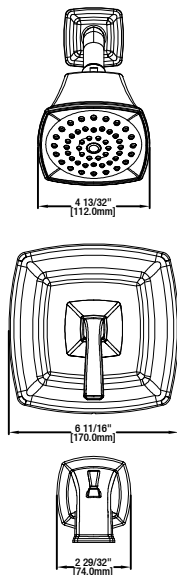

WARRANTY

- Limited Lifetime Warranty

Pegasus reserves the right to make changes in specifications and materials and to change and discontinue models, both without the notice or obligation. Dimensions are for reference only.