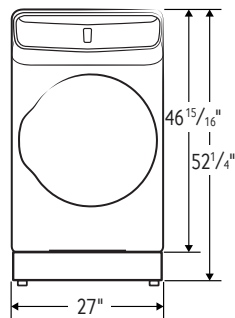

### Installation Specifications

If the washer and dryer are installed together or the dryer alone, the closet front must have two unobstructed air openings for a combined minimum total area of 72-inch.<sup>2</sup> Your washer alone does not require a specific air opening.

### Dimensions

#### Product Dimensions & Weight (WxHxD)

Dimensions: 27" x 46<sup>15</sup>/<sub>16</sub>" x 32<sup>1</sup>/<sub>2</sub>"

Weight: 165 lbs