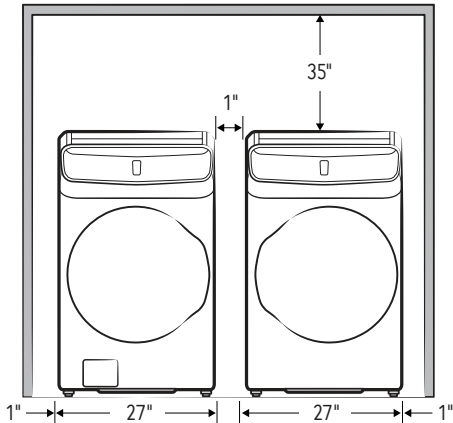

DVG55M9600V

SAMSUNG

Samsung FlexDry™ Dryer

7.5 cu. ft. Capacity DOE

Installation Specifications

If the washer and dryer are installed together or the dryer alone, the closet front must have two unobstructed air openings for a combined minimum total area of 72-inch.² Your washer alone does not require a specific air opening.

Alcove or closet installation

Minimum Clearance for Closet and Alcove Installations:

*Required spacing (External exhaust elbow may require additional space.)