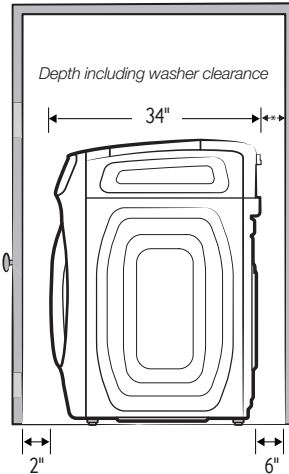

DVG55M9600V

SAMSUNG

Samsung FlexDry™ Dryer

7.5 cu. ft. Capacity DOE

Installation Specifications

If the washer and dryer are installed together or the dryer alone, the closet front must have two unobstructed air openings for a combined minimum total area of 72-inch.² Your washer alone does not require a specific air opening.

Alcove or closet installation

Minimum Clearance for Closet and Alcove Installations:

*Required spacing (External exhaust elbow may require additional space.)