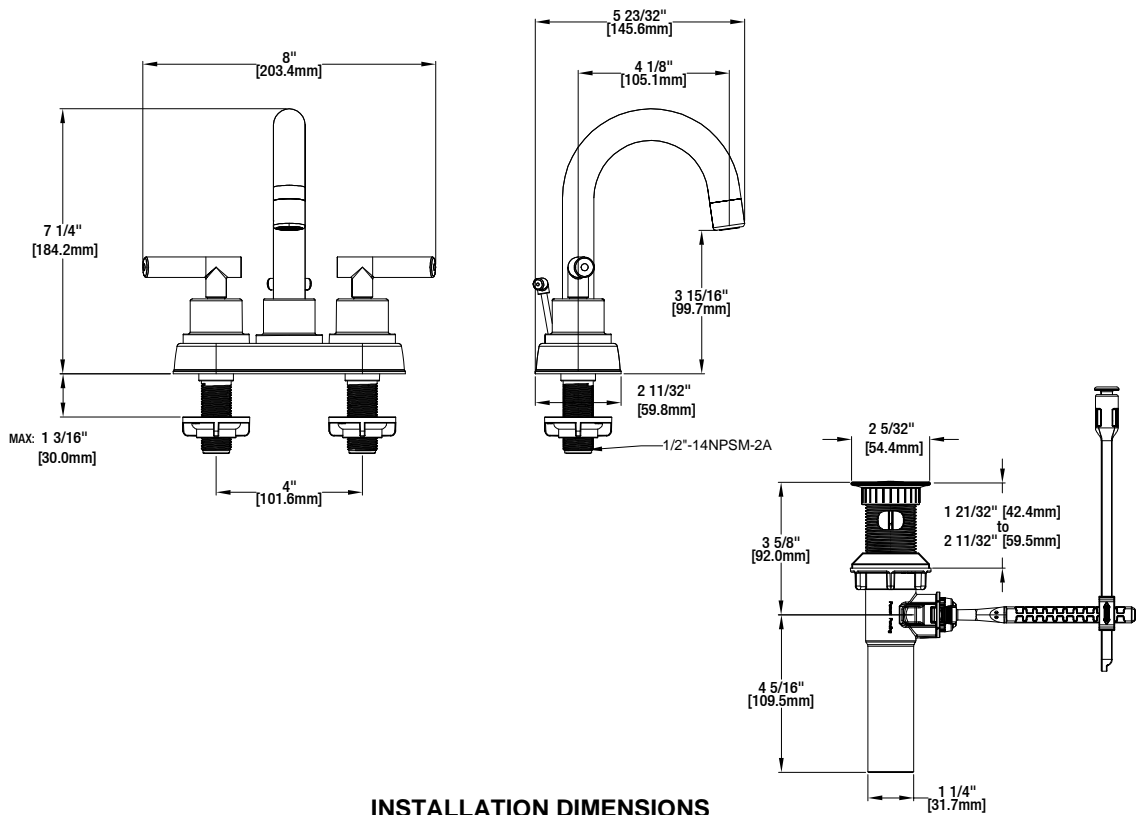

Dorset 4 in. Centerset 2-Handle Bathroom Faucet

FEATURES

- Requires 3-Hole Sink with 4" On-Center
- 1/2" IPS Connections
- Max Flow Rate: 1.2 gpm (4.5 L/min) at 60 psi
- Max Countertop Thickness: 1 3/16"
- Spout Reach: 4 1/8"
- Spout Height: 7 1/4"
- 1/4 Turn Ceramic Valve for Lifetime Drip-Free Operation
- With ClickInstall™ Drain Assembly
- With Zinc Lever Handle

WARRANTY

- Limited Lifetime Warranty

INSTALLATION DIMENSIONS

Glacier Bay reserves the right to make changes in specifications and materials and to change and discontinue models, both without notice or obligation. Dimensions are for reference only.