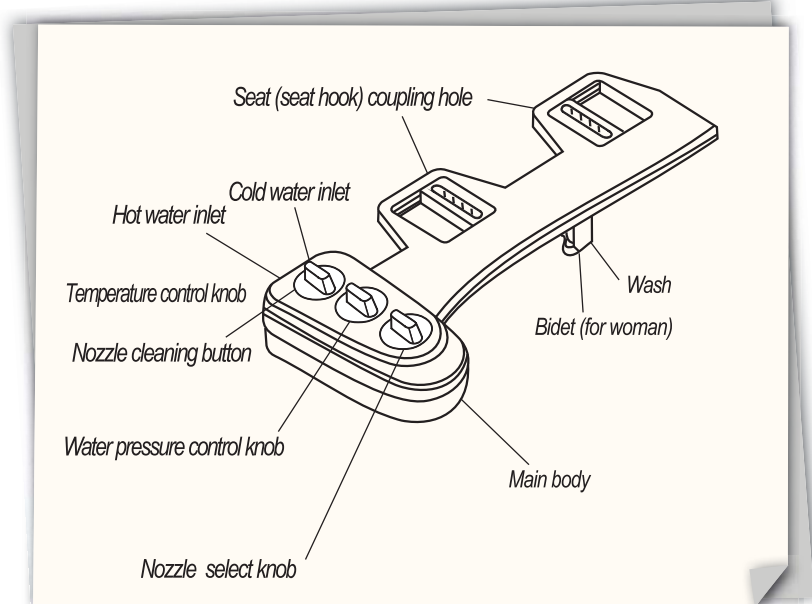

BIO BIDET® BBC-270

Functions and Characteristics

- Ambient Temperature bidet model
- Ingenious splash guard
- Continuous Controlled Water Stream
- No electricity or battery required
- Connects directly to fresh water line
- Built-in Cold water by- pass
- Adjustable Pressure Control
- Quality silver brass parts
- Brass T valve
- Removable nozzle for better hygiene
- Splash Guarded Nozzle
- P.S.P.C (Positive Stepping Pressure Control)
- Double sided body panel

Maintenance

To clean the nozzle, gently pull down on the head of the nozzle, and use a toothbrush or soft cloth and mild detergent to clean the nozzle. You may also remove the entire nozzle assembly and soak it into mild detergent.