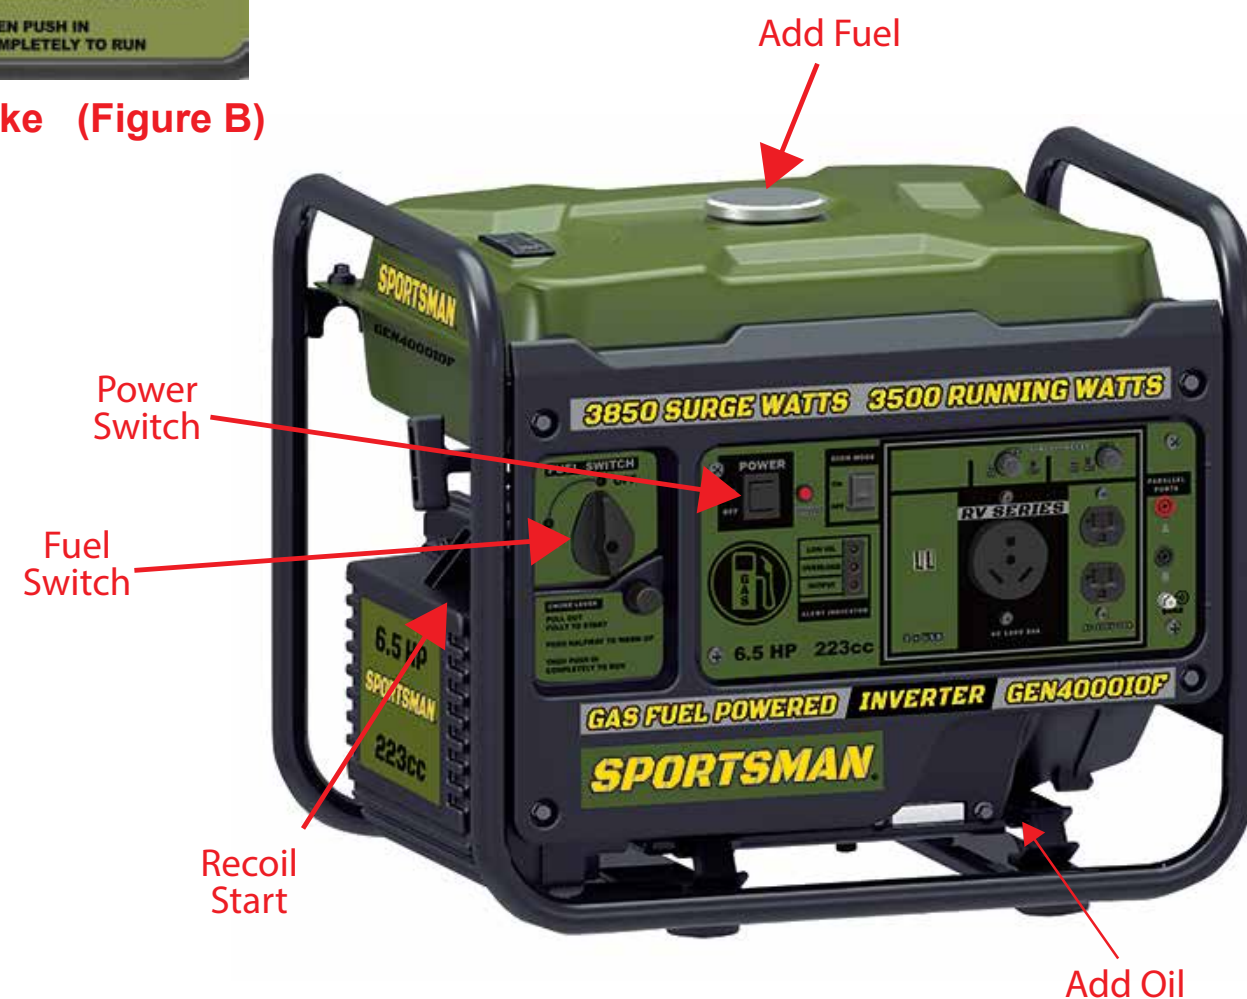

GEN4000IOF

3,850 Surge / 3,500 Running Watts

UNLEADED GASOLINE FUEL

GENERATOR SPECIFICATIONS:

- 2 - 120V A/C Outlets
- 1 - 120V RV Outlet
- 2 x USB Ports
- Recoil Start
- Parallel Port Output Capability (Parallel Cable Available Separately)
- Sine Wave Output For Sensitive Electronics
- 6.5 HP OHV Engine
- Displacement: 223cc
- Phase: Single
- AC Voltage: 120V @ 60Hz
- Decibel Rating <65 db @ 24 Feet
- Complies with EPA emissions
- Engine Run Time: 10 Hours @ 50% Load
- Fuel Tank Capacity: 4.5 Gallon
- High Altitude Use: This generator is not recommended for high altitude use above 3,000 feet.
- If you are using a generator at 3,000 feet above sea level, the generator may not function properly because of air flow getting through the carburetor.
- Warranty: 2 YEAR Limited Emissions
- Warranty: 1 YEAR Limited

OIL IS NOT INCLUDED WITH THIS GENERATOR. IT IS SOLD SEPARATELY.

Read and understand instruction manual before using generator.

WARNING

IF THERE IS ANY QUESTION ABOUT A CONDITION BEING SAFE OR UNSAFE, DO NOT OPERATE THIS PRODUCT!

WARNING: NEVER use a generator inside a home or a garage, EVEN IF the doors and windows are open.

ONLY USE OUTSIDE and far way from windows, doors and vents leading into an enclosed area.

GEN4000IOF

3,850 Surge / 3,500 Running Watts

UNLEADED GASOLINE FUEL