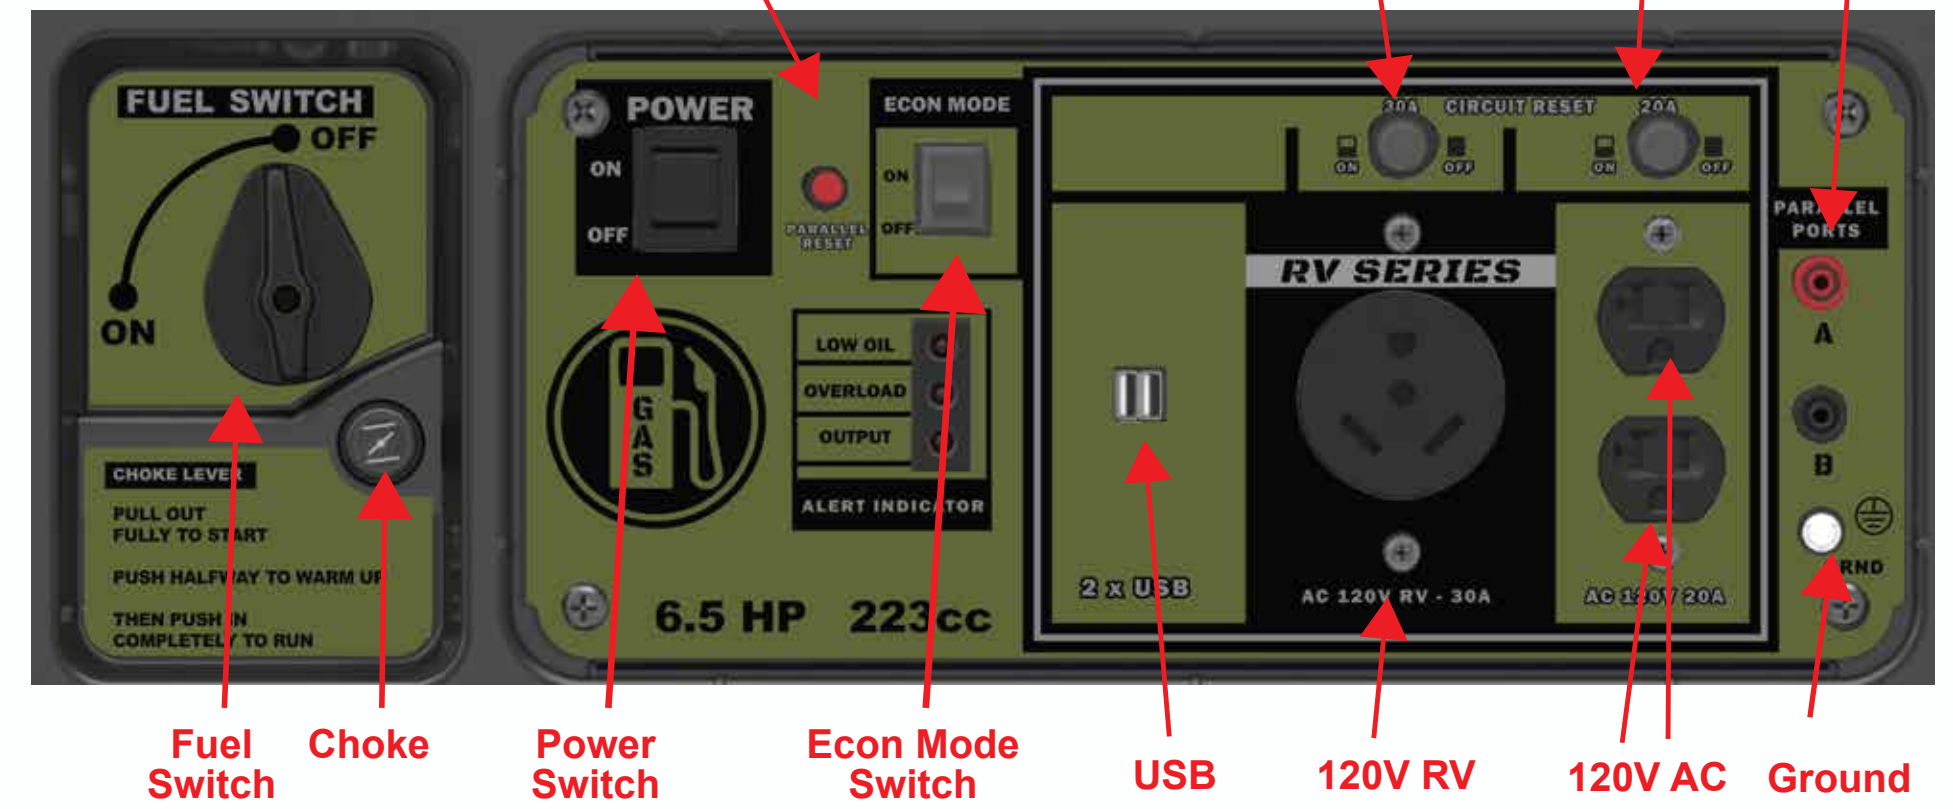

CONTROL PANEL FEATURES

DO NOT CONNECT electrical devices until AFTER the generator is started.

WARNING

IF THERE IS ANY QUESTION ABOUT A CONDITION BEING SAFE OR UNSAFE, DO NOT OPERATE THIS PRODUCT!

Always follow Warning labels placed on the generator, and read and follow all Warning labels included inside the Product Manual.

WARNING: NEVER use a generator inside a home or a garage, EVEN IF the doors and windows are open.

ONLY USE OUTSIDE and far away from windows, doors and vents leading into an enclosed area.

Using a generator indoors can kill you in minutes. The generator produces an exhaust that contains carbon monoxide. This is a poison you cannot see or smell.

Do not attach a chain or rope to secure the generator to a post as this can be difficult to remove in the event of an emergency.

NOTES

Outlets available on this generator, from left to right:

- 1 x 120 Volt RV Outlet
- 2 x 120 Volt A/C Outlets

TOLL-FREE NATIONWIDE HELP LINE! 866-460-9436

Need Help? Call Us First!

Monday-Friday 8:00-4:00 Central Time

Visit our website for Troubleshooting & Frequently Asked Questions

SPORTSMAN

www.sportsmanseriesbrand.com/generators

TOLL-FREE NATIONWIDE HELP LINE! 866-460-9436

Need Help? Call Us First!

Monday-Friday 8:00-4:00 Central Time

Visit our website for Troubleshooting & Frequently Asked Questions

SPORTSMAN

www.sportsmanseriesbrand.com/generators