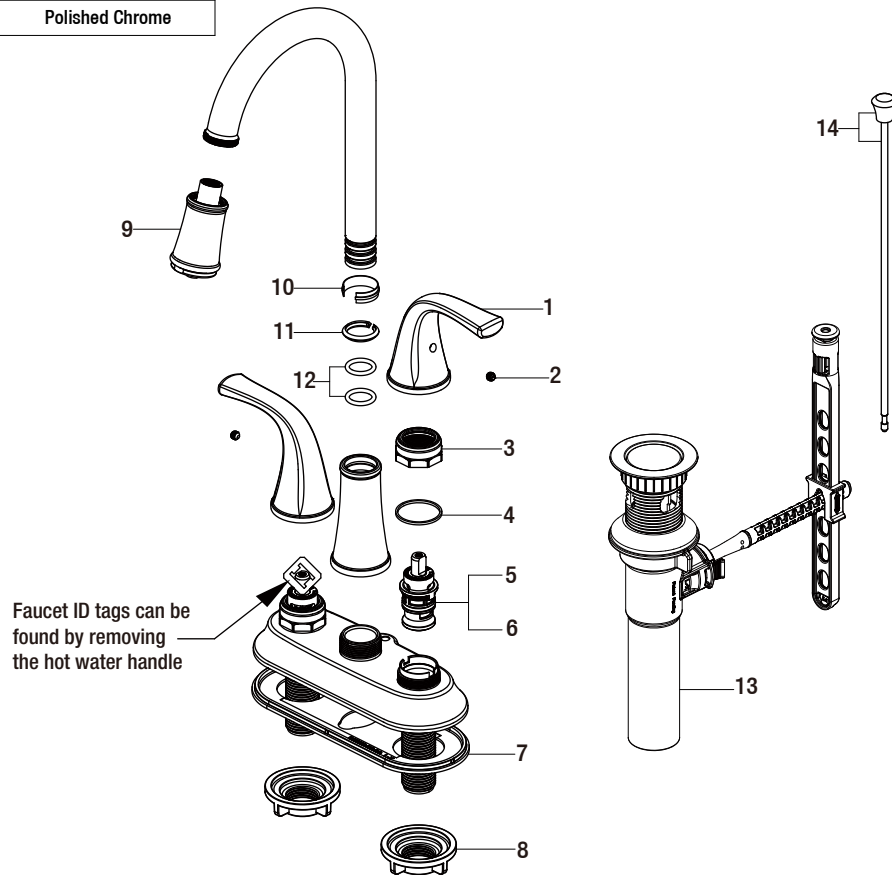

Focus 4 in. Centerset 2-Handle LED High-Arc Bathroom Faucet in Chrome

MODEL	Internet SKU #	FINISH
67604W-6001	206906708	Polished Chrome

Many replacement parts can be purchased online or at your local store. Please use the table below to identify the part SKU number needed, go to schonsimplymodern.com, and check for online and store availability. If you can't find the part you are looking for, please call (800) 830-8164.

Part	Description	Part #	Internet SKU #	Store SKU #
1	Handle	RP1346801		
2	Set screw	RP50002		
3	Bonnet nut	RP70435	206864739	
4	Washer	RP64123		
5	Cartridge H	RP20067	301158139	
6	Cartridge C	RP20068	301158129	
7	Gasket	RP80552		
8	Mounting nut	RP56001	203193994	579276

Part	Description	Part #	Internet SKU #	Store SKU #
9	Aerator	RP3024601		
10	Wearable ring	RP70077		
11	Clip	RP70106		
12	O-ring	RP60008		
13	ClickInstall™ drain assembly	RP4022801		
14	Lift rod	RP4024101		