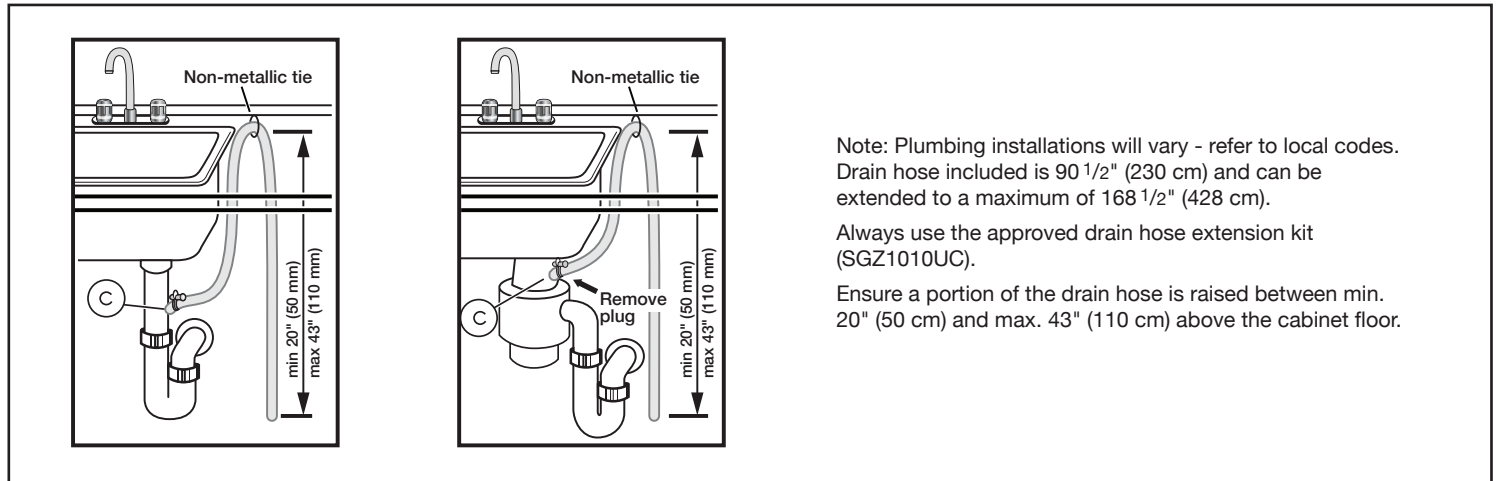

Notes: All height, width and depth dimensions are shown in inches. BSH reserves the absolute and unrestricted right to change product materials and specifications, at any time, without notice. Consult the product's installation instructions for final dimensional data and other details prior to making cutout.

24" Recessed Handle Dishwasher

100 Series – Stainless Steel SHEM3AY56N

BOSCH

Invented for life

Installation Details

Accessories: To purchase Bosch accessories, cleaners & parts please visit www.bosch-home.com/us/store or call 1-800-944-2904 (Mon to Fri 5 am to 6 pm PST, Sat 6 am to 3 pm PST).