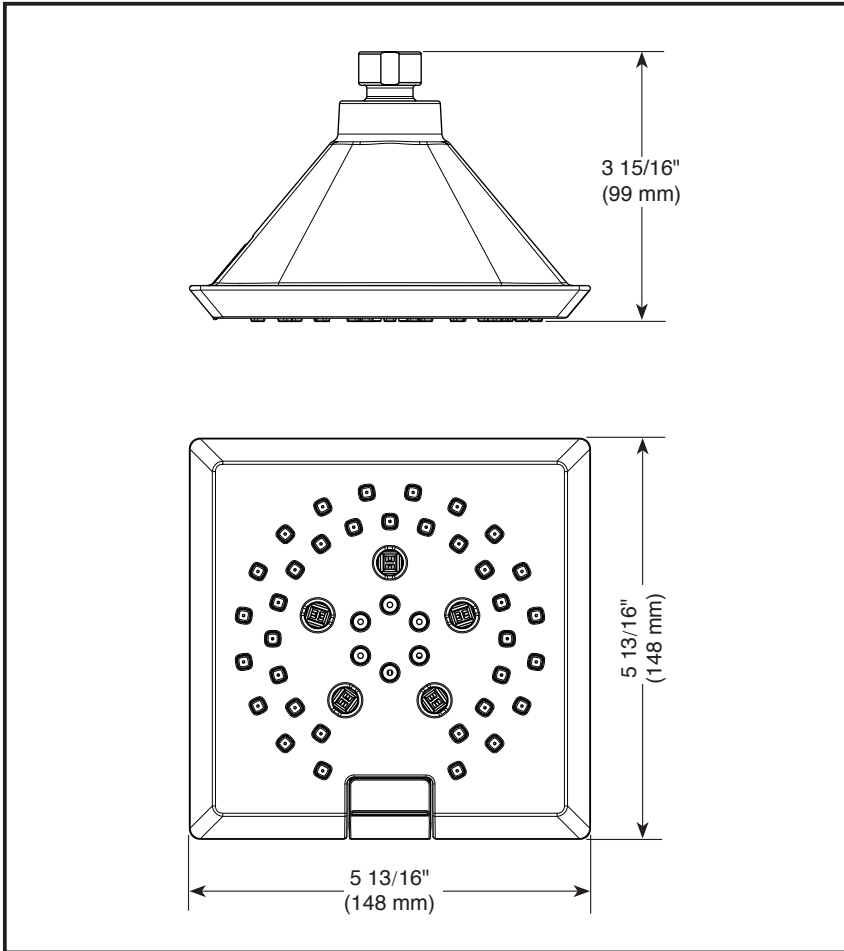

▲ Designate proper finish suffix

Spray Pattern

- H₂Okinetic Spray
- Full Body Spray
- Massage Spray
- Full Spray w/ Massage
- Pause

Delta reserves the right (1) to make changes in specifications and materials, and (2) to change or discontinue models, both without notice or obligation. Dimensions are for reference only. See current full-line price book or www.deltafaucet.com for finish options and product availability.

DSP-B-52664 Rev. B

55 E. 111th Street, Indianapolis, Indiana 46280
350 South Edgeware Road, St. Thomas, Ontario Canada N5P 4L1
© 2016 Masco Corporation of Indiana