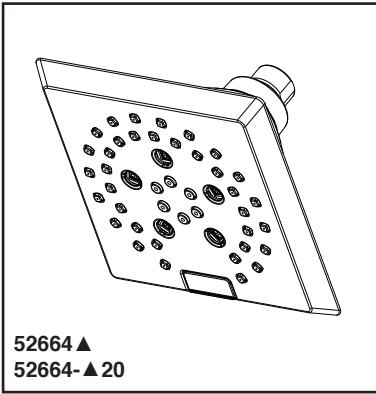

SHOWERHEAD

- 5-Spray Setting Showerhead
- Push Button Diverter

FEATURES:

- H₂Okinetic Technology® Showerhead
- Touch-Clean® Nozzles

STANDARD SPECIFICATIONS:

- Maximum 1.75 gpm @ 80 psi, 6.6 L/min @ 550 kPa (52664▲)
- Maximum 2.0 gpm @ 80 psi, 7.6 L/min @ 550 kPa (52664-▲20)
- Change spray modes with push button
- ABS showerhead with five spray settings – not a positive shut-off
- Metal ball connector for durability, easy installation
- Ball connector swivel angle is 44° (22° per side)
- Standard 1/2"-14 NPT pipe fitting

WARRANTY

- Lifetime limited warranty on parts (other than electronic parts and batteries) and finishes: or, for commercial users, for 5 years from date of purchase.
- 5 year limited warranty on electronic parts (other than batteries); or, for commercial users, for 1 year from the date of purchase. No warranty is provided on batteries.

COMPLIES WITH

- ASME A112.18.1 / CSA B125.1
- EPA WaterSense®

Submitted Model No.: _____

Specific Features: _____