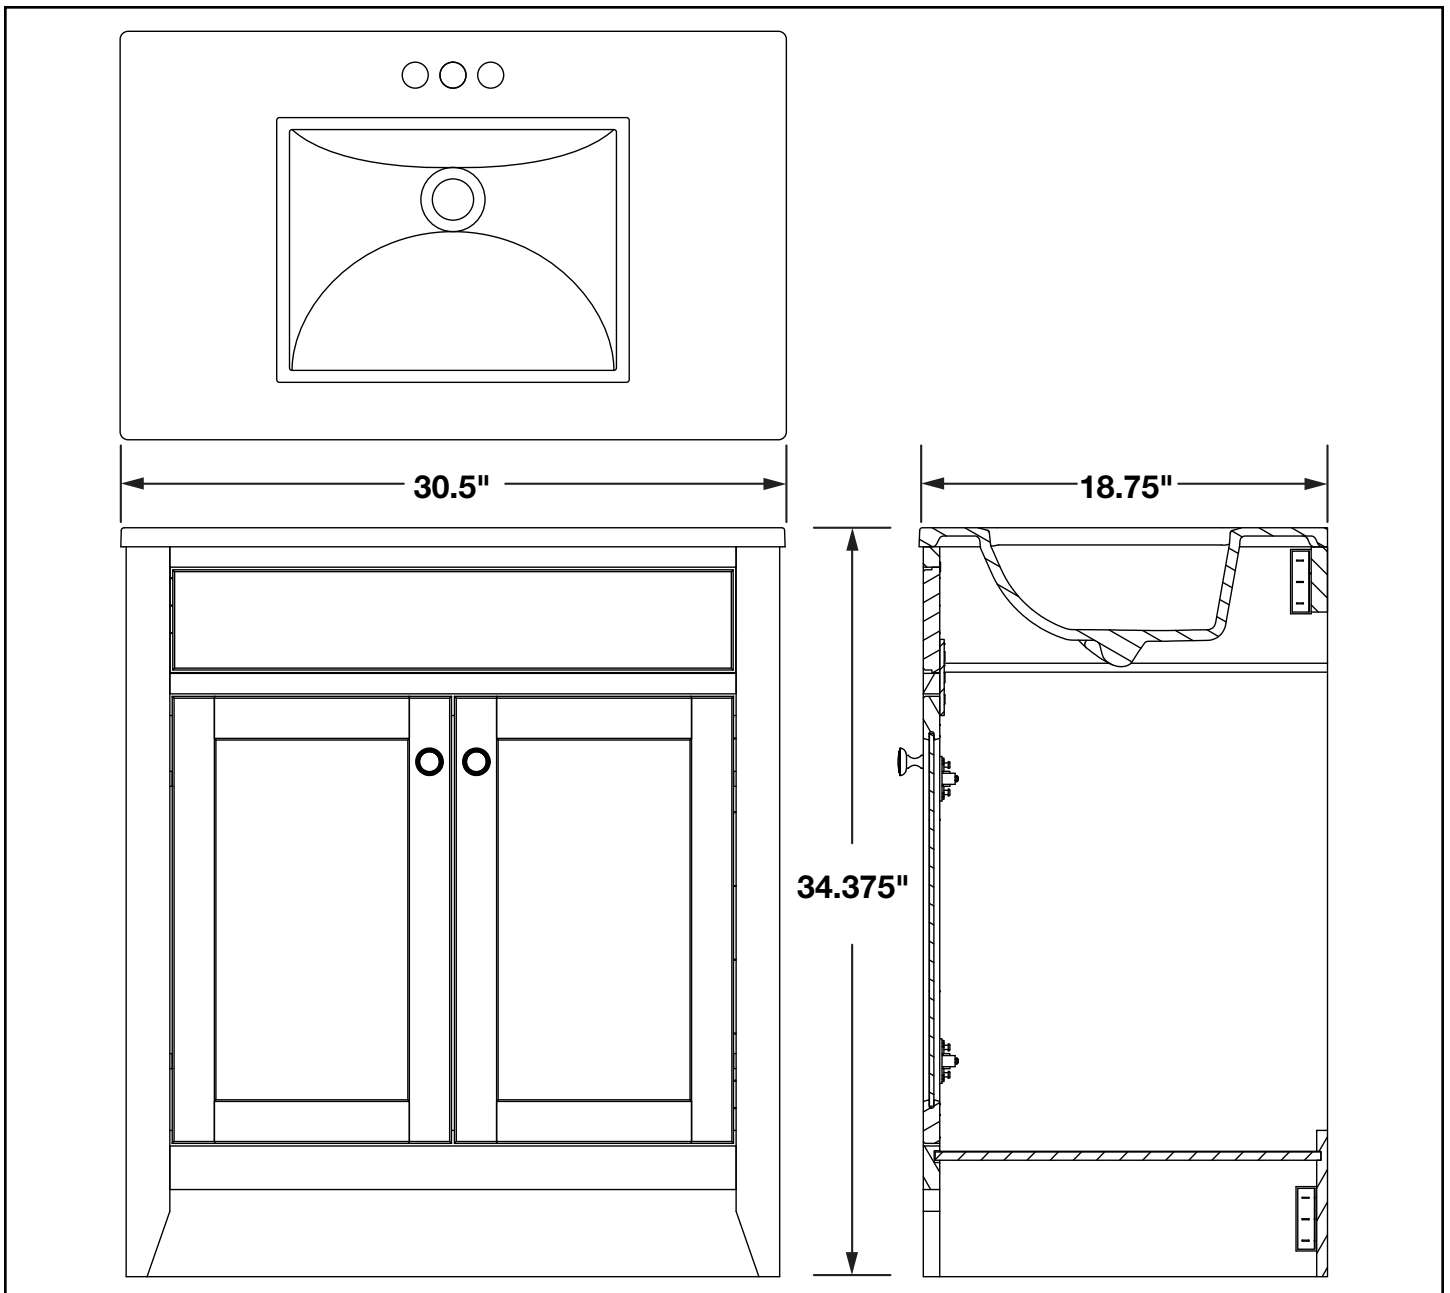

GLACIER BAY®

MODULAR SERIES - JAVA

30" Vanity Cabinet with Top PPDEC30-JVM

The information contained in this drawing is the sole property of RSI Home Products. Any reproduction in part or as a whole without the written permission of RSI Home Products is prohibited.