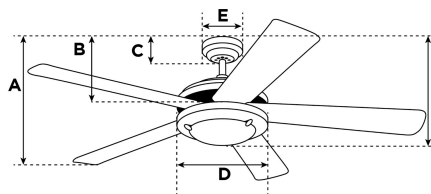

Item Number 7204400

Bocca Ceiling Fan

52" Gun Metal Finish Reversible
Blades (Applewood/Black) Includes Light Kit with
Frosted Acrylic Shade

Specifications

Size	52"
Blades.....	Reversible Plywood Blades (Applewood/Black)
Blade Pitch.....	12°
Approved Location	Indoor
Suggested Room Size.....	Large Room (up to 15x15)
Down Rod.....	3/4" x 8"
Installation.....	Combo
Max. Ceiling Angle.....	N/A
Lead Wire	54"
Light Bulb Usage.....	Includes 17 Watt Integrated LED
Control.....	Remote Control Included
Motor Finish.....	Gun Metal
Motor Material	Silicon Steel Motor 153mm x 18mm
Reverse Airflow.....	Yes
Capacitor	Single
Switch Housing Cap.....	Not Included

Reversible Black
Finish Blades

Energy Information

Airflow Efficiency.....	81 Cubic Feet Per Minute Per Watt
Electricity Use.....	64 Watts (excludes lights)
Airflow.....	5193 Cubic Feet per Minute
Max rpm	186

Warranty

Ceiling fans backed by our Limited Lifetime Warranty have a lifetime motor warranty and a 2-year warranty on all other parts.

A. Top of Canopy to Bottom of Blades	15"
B. Top of Canopy to Bottom of Switch House	N/A
C. Top of Canopy to Bottom of Canopy	2.3"
D. Width of Motor Housing.....	11.1"
E. Width of Canopy.....	5.9"
F. Top of Canopy to Bottom of Glass	18.1"