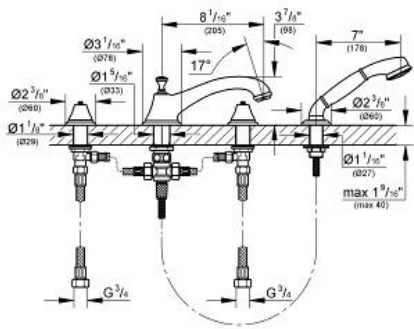

SEABURY  
Four-hole bath combination 1/2"  
MODEL # 25502

Pure Freude an Wasser

GROHE America, Inc | 200 North Gary Avenue, Suite G, Roselle, IL 60172  
Phone: +1 (800) 444-7643 | Fax: +1 (800) 225-2778 | us-customerservice@grohe.com

**Product Description:**  
Four-hole bath combination 1/2"

**Standard Specification:**

- Handles sold separately
- 10" bath tub spout
- 1/2" valves
- Seabury hand shower
- Pressure resistant flexible connection hoses (between spout and side valves)
- For Seabury cross and lever handles (18 731 / 18 732)
- **GROHE StarLight®** finish
- Max Flow Rate 2.5 gpm at 80 psi (9.5 L/min), 13 gpm at 45 psi (49.2 L/min) for Tub Filler

**Applicable Codes & Standards:**

- Energy Policy Act of 1992
- NSF 61
- ASME A112.18.1/CSA B125.1

**Color:**

- 25502 000 chrome
- 25502 BE0 sterling / brilliant nickel
- 25502 EN0 brushed nickel
- 25502 ZB0 oil rubbed bronze