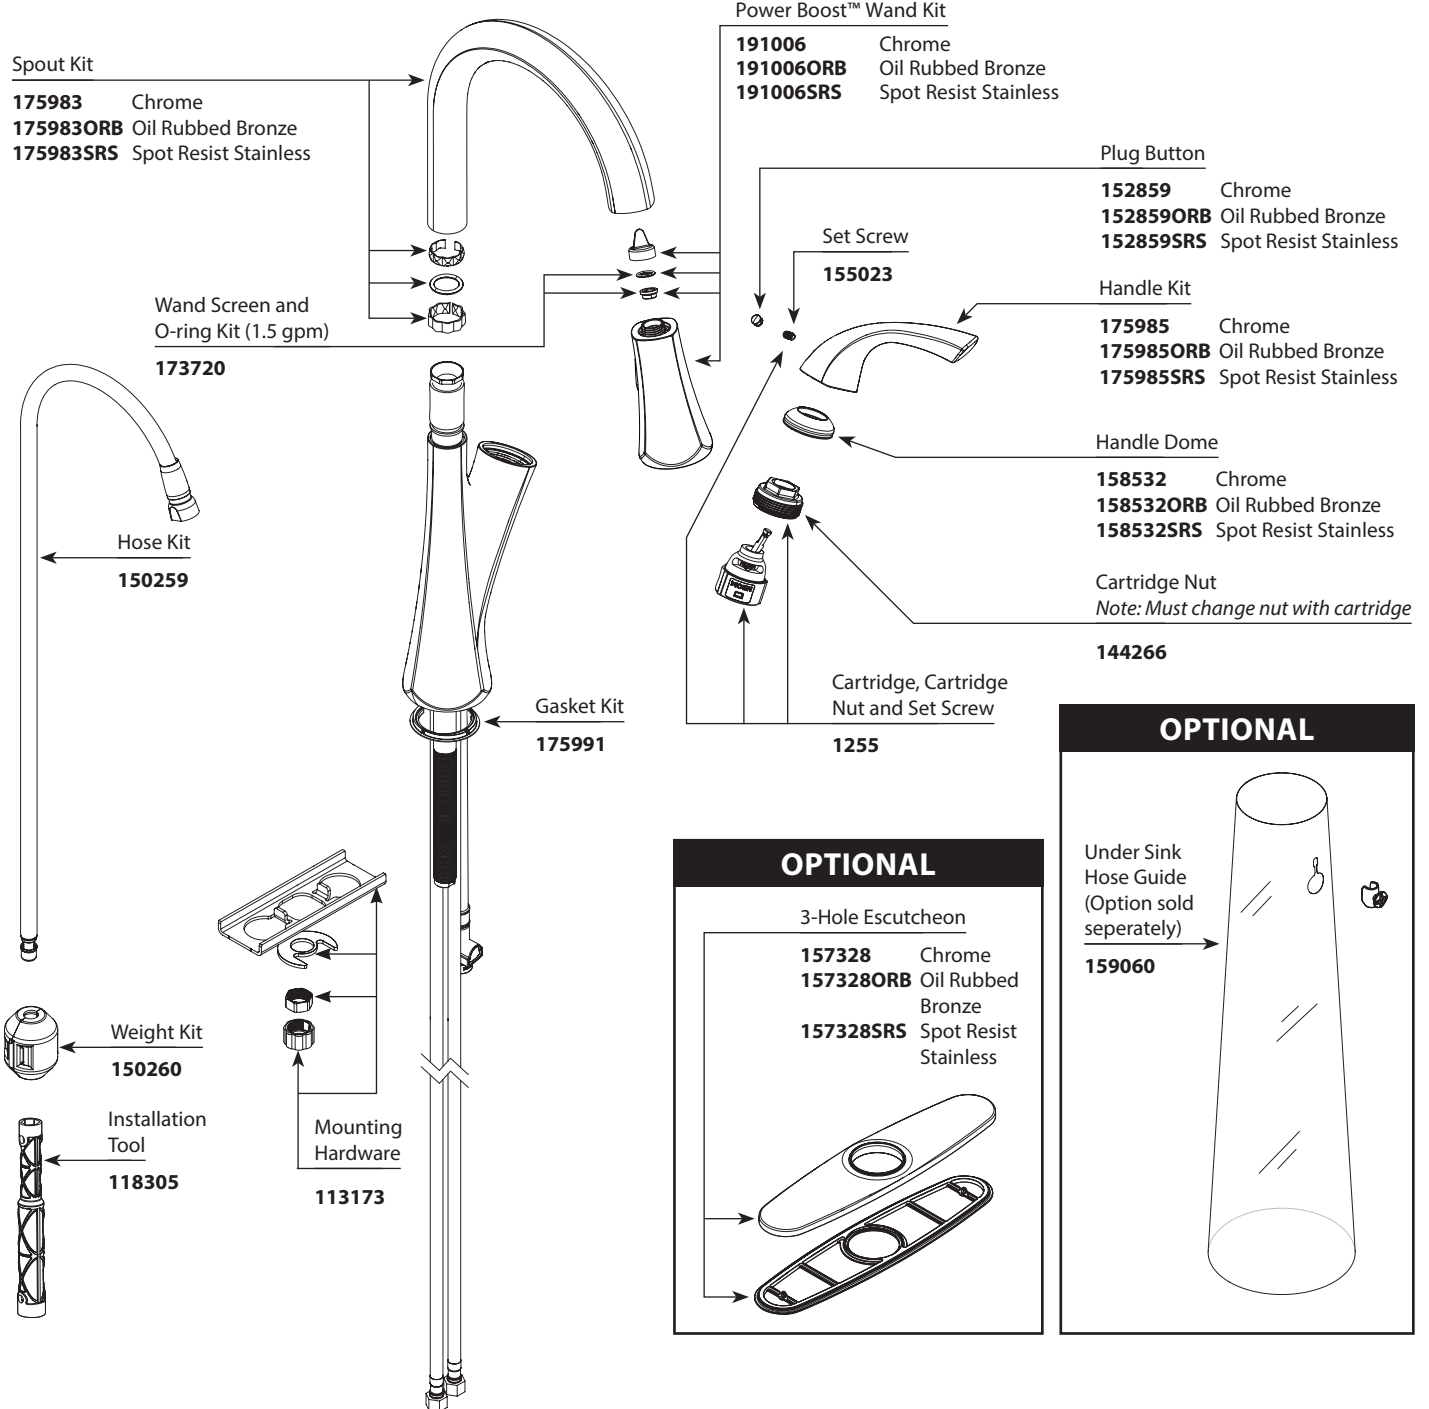

Buy it for looks. Buy it for life.®

■ Order by Part Number

*There is more than one version of this model.
Page down to identify the version you have.*

Illustrated Parts

NOTCH™	
Single-Handle High Arc Pulldown Kitchen Faucet	
MODEL	FINISH
9124C	Chrome
9124ORB	Oil Rubbed Bronze
9124SRS	Spot Resist Stainless

Buy it for looks. Buy it for life.®

■ Order by Part Number

Illustrated Parts

NOTCH™	
Single-Handle High Arc Pulldown Kitchen Faucet	
MODEL	FINISH
9124C	Chrome
9124ORB	Oil Rubbed Bronze
9124SRS	Spot Resist Stainless