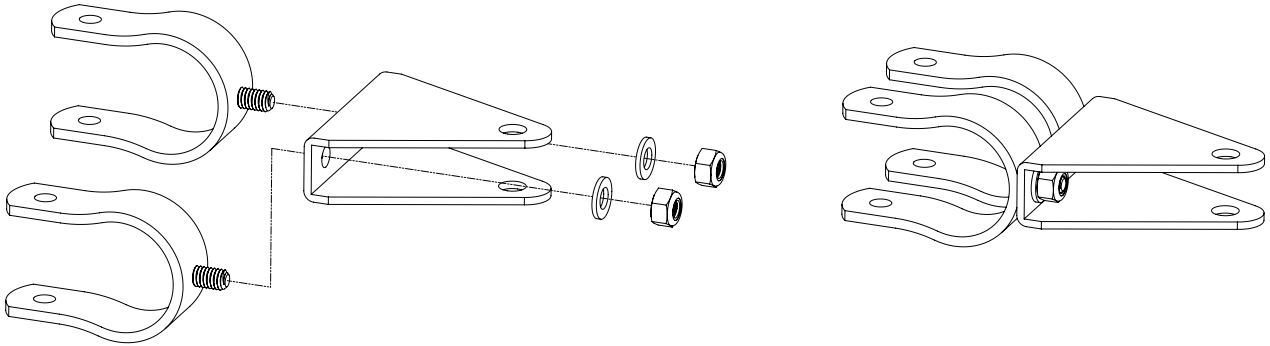

AXTB UNIVERSAL TUBE BRACKETS

■ INSTALLATION

Pre-assemble the tubular clamp brackets to the gate bracket using the supplied washers and nylon-insert locknuts.

OTHER USES FOR TUBE BRACKETS:

Decorative Signage
Hanging Placards
ZombieLock® (AXZL gate lock)

WARRANTY:

GHOST CONTROLS® AXTB Universal Tube Brackets are warrantied for 18 months with proof of purchase. An additional 6 month warranty is available at NO COST if you register your item within 30 days of purchase on www.ghostcontrols.com/register. See warranty terms on www.ghostcontrols.com/warranty.