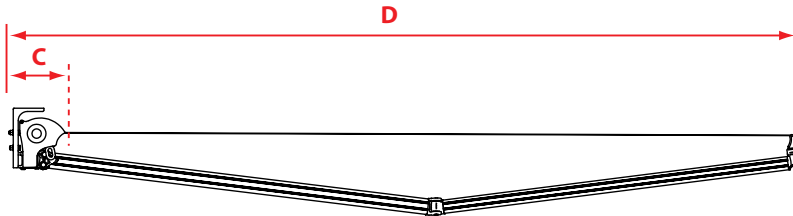

S SERIES Dimensions Table

Style	Size	Actual Product Weight (lbs)	A	B	C	D	E1	E2	D1	D2
			Height (Top to Bottom)	Width (Side to Side)	Min Depth (Front to Back)	Max Depth (Front to Back)				
Manual	10' x 8'	59.1	10.5"	118"	7.6"	98"	4.5"	4.5"	7.6"	8.9"
	12' x 10'	77.2	10.5"	142"	7.6"	118"	5.7"	5.7"	9.8"	11.6"
	14' x 10'	84.7	10.5"	165"	7.6"	118"	16.5"	16.5"	21.3"	22.6"
	16' x 10'	93.1	10.5"	189"	7.6"	118"	21.7"	21.7"	28.1"	29.9"

The listed measurements are for general reference only. Please always consult a professional installer for advice on proper hardware and installation. Note: Data Error ±10~20%.

Front View

Side View

**S / L series
Wall Bracket**