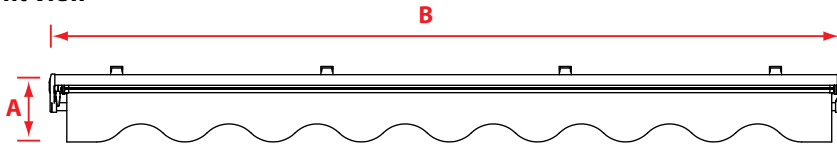

S SERIES Dimensions Table

Style	Size	Actual Product Weight (lbs)	A	B	C	D	E1	E2	D1	D2
			Height (Top to Bottom)	Width (Side to Side)	Min Depth (Front to Back)	Max Depth (Front to Back)				
Manual	10' x 8'	59.1	10.5"	118"	7.6"	98"	4.5"	4.5"	7.6"	8.9"
	12' x 10'	77.2	10.5"	142"	7.6"	118"	5.7"	5.7"	9.8"	11.6"
	14' x 10'	84.7	10.5"	165"	7.6"	118"	16.5"	16.5"	21.3"	22.6"
	16' x 10'	93.1	10.5"	189"	7.6"	118"	21.7"	21.7"	28.1"	29.9"

The listed measurements are for general reference only. Please always consult a professional installer for advice on proper hardware and installation. Note: Data Error ±10~20%.

Front View

Side View

**S / L series
Wall Bracket**