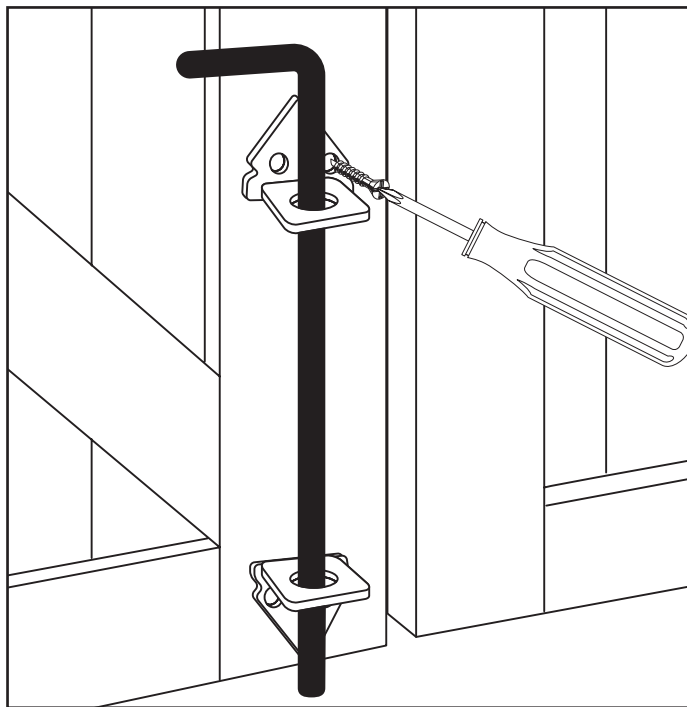

1. Place bracket onto bolt and place in-between the two projections on the bolt.
2. Place onto gate so it will clear the ground by 1-1/4 in raised position.
3. Mark screw locations and drill 7/64 in pilot holes.
4. Install and tighten screws.
5. Place other bracket onto bolt and position close to bottom of gate.
6. Mark screw locations and drill 7/64 in pilot holes.
7. Install and tighten screws.

For horizontal applications: Use above instruction for assembly and installation of brackets. Drill 5/8 in hole 1 in deep into post aligned with bolt.

Ideal para bloquear puertas o mantenerlas abiertas. El perno cae por gravedad. Puede mantenerse en posición elevada.

INSTRUCCIONES:

1. Coloca el soporte en el perno y colocalas dos partes salientes en el perno.
2. Colócalo en la puerta de tal manera que quede un espacio de 1-1/4 plg (3.2 cm) en posición levantada.
3. Marca las ubicaciones para los tornillos y taladra orificios piloto de 7/64 plg (2.8 mm).
4. Enrosca y aprieta los tornillos.
5. Coloca el otro soporte en el perno y colócalo cerca de la parte inferior de la puerta.
6. Marca las ubicaciones para los tornillos y taladra orificios piloto de 7/64 plg (2.8 mm).
7. Enrosca y aprieta los tornillos.

Para usos horizontales: Usa las instrucciones anteriores para el ensamble e instalación de los soportes. Taladra un orificio de 5/8 plg (1.6 mm) de diámetro y 1 plg (2.5 cm) de profundidad en el poste, alineado con el perno.