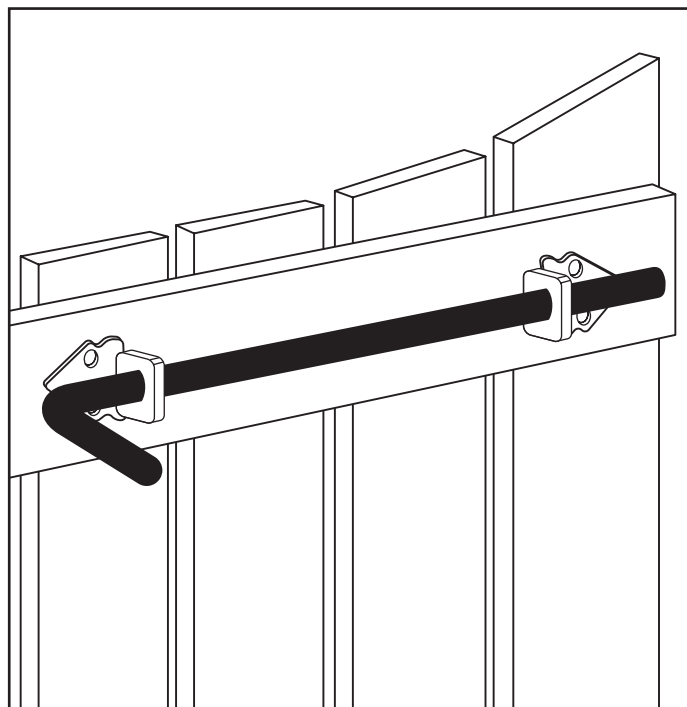

# EVERBILT™

**Ideal for locking gates or holding gates in open position. Bolt drops by gravity. Can be held in raised position.**

### INSTRUCTIONS:

1. Place bracket onto bolt and place in-between the two projections on the bolt.
2. Place onto gate so it will clear the ground by 1-1/4 in raised position.
3. Mark screw locations and drill 7/64 in pilot holes.
4. Install and tighten screws.
5. Place other bracket onto bolt and position close to bottom of gate.
6. Mark screw locations and drill 7/64 in pilot holes.
7. Install and tighten screws.

**For horizontal applications:** Use above instruction for assembly and installation of brackets. Drill 5/8 in hole 1 in deep into post aligned with bolt.

**Ideal para bloquear puertas o mantenerlas abiertas. El perno cae por gravedad. Puede mantenerse en posición elevada.**

**Para usos horizontales:** Usa las instrucciones anteriores para el ensamble e instalación de los soportes. Taladra un orificio de 5/8 plg (1.6 mm) de diámetro y 1 plg (2.5 cm) de profundidad en el poste, alineado con el perno.