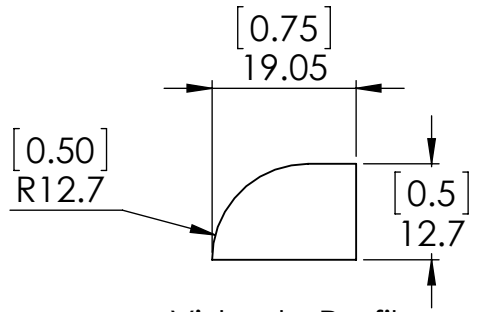

Vista Isométrica  
Isometric view

Vista Superior  
Top View

Vista Frontal  
Front view

Vista de Perfil  
Profile View  
1:1

REV: **A**

NAME:  
**Shoe Molding**

ITEMS:  
**Butterscotch 518343**

MATERIAL:  
**German Beech 4/4 Wood**