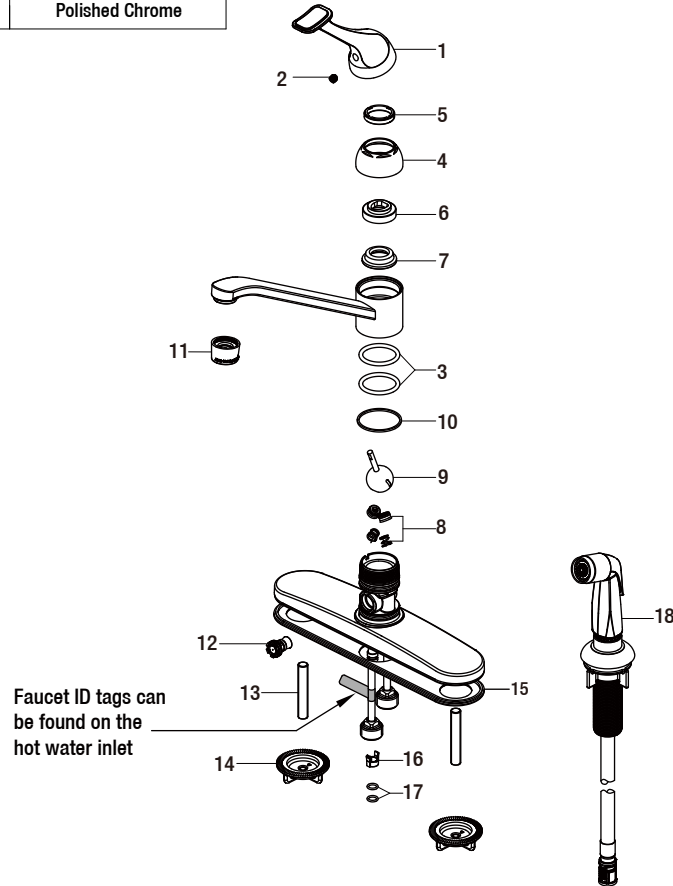

Replacement Parts List

Single-Handle Standard Kitchen Faucet
with White Side Sprayer in Chrome

MODEL	STORE SKU #	FINISH
67552-1101	825226	Polished Chrome

Many replacement parts can be purchased online or at your local store. Please use the table below to identify the part SKU number needed, go to HOMEDEPOT.COM, and check for online and store availability. If you can't find the part you are looking for, please call 1-855-HD-GLACIER.

Part	Description	Part #	Internet SKU #	Store SKU #
1	Handle	RP1309401		
2	Set screw	RP50054		
3	O-ring	RP60032		
4	Cap	RP8017901		
5	Adjusting ring	RP70138	206864733	
6	Cam	RP70107		
7	Cam washer	RP70108		
8	Seat & Spring	RP22008		
9	Mixer ball	RP22007		

Part	Description	Part #	Internet SKU #	Store SKU #
10	Ring	RP64070		
11	Aerator	RP3013301		
12	Diverter	RP70037		
13	Bolt	RP50040		
14	Mounting nut	RP56036		
15	Gasket	RP70419		
16	Block	RP70421		
17	O-ring	RP60002		
18	Side spray	RP3607601	302559371	