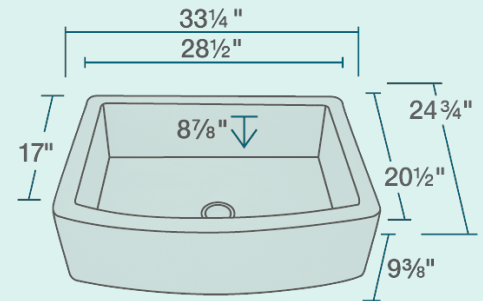

- 33 1/4" x 24 3/4" x 9 3/8"
- Farmhouse-Style/Apron Sink Installation
- Hammered Finish
- Center Drain
- One-Piece Construction
- Naturally Antibacterial
- Cardboard Cutout Template Included
- Lifetime Warranty

*Due to the handmade nature of this sink, dimensions may vary up to -1/4"

Accessories

*Accessories not included

UPC: 817299012658

Features

Apron Installation 	All Natural Materials 	Hammered Finish 	Center Drain 3 1/2" 	One Piece Construction 	Naturally Antibacterial
Cutout Template 	Limited Lifetime Warranty 				