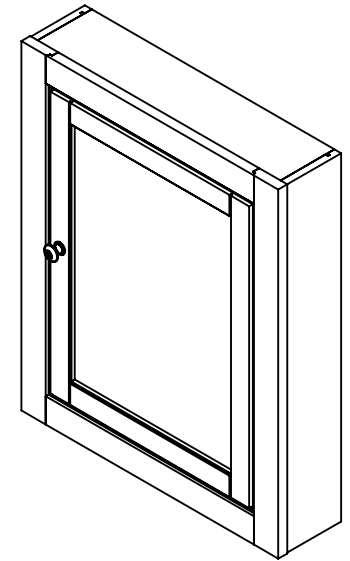

Vista Superior

Isometric View

Front View

Side View

Back View

|       |                       |     |          |
|-------|-----------------------|-----|----------|
| ITEM: | <b>SLMC23-SG</b>      | REV | <b>A</b> |
| NAME: | <b>MC Seal Harbor</b> |     |          |

|             |        |                                     |           |    |
|-------------|--------|-------------------------------------|-----------|----|
| DIBUJO      | RZG    | 31/01/17                            | MATERIAL: |    |
| REVISO      | ING    | 31/01/17                            |           | -- |
| APROBO      | R&D    | 31/01/17                            |           |    |
| SCALE: 1:10 | MODEL: | <b>Medicine Cabinet Seal Harbor</b> |           |    |