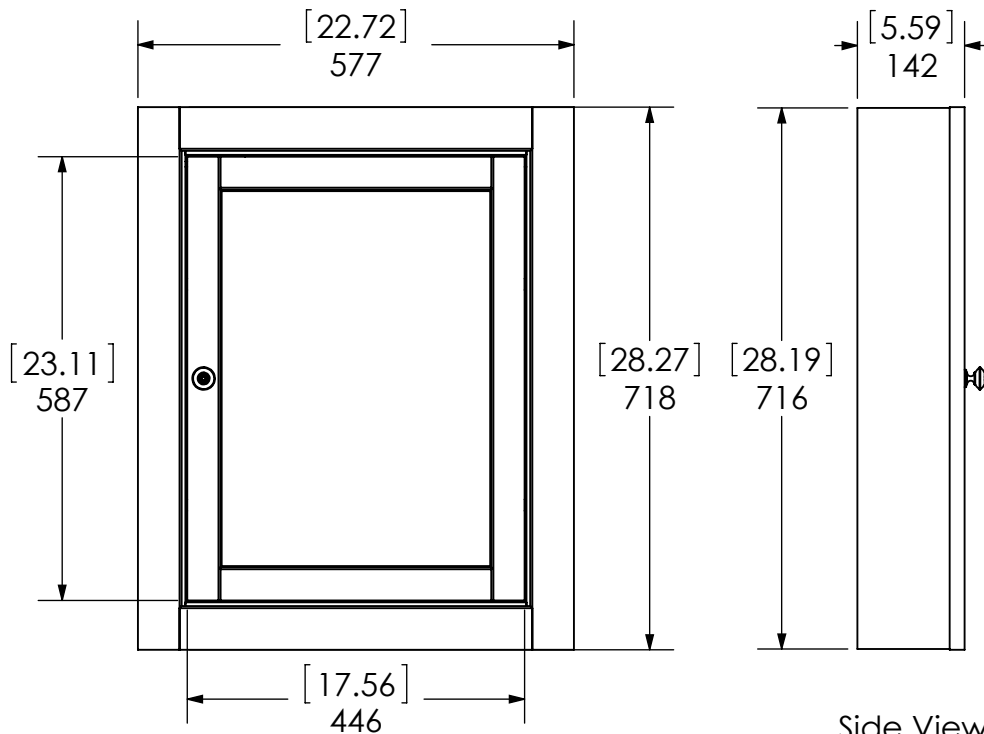

Vista Superior

Isometric View

Front View

Side View

Back View

|       |                       |     |          |
|-------|-----------------------|-----|----------|
| ITEM: | <b>SLMC23-SG</b>      | REV | <b>A</b> |
| NAME: | <b>MC Seal Harbor</b> |     |          |

|             |        |                                     |           |    |
|-------------|--------|-------------------------------------|-----------|----|
| DIBUJO      | RZG    | 31/01/17                            | MATERIAL: |    |
| REVISO      | ING    | 31/01/17                            |           | -- |
| APROBO      | R&D    | 31/01/17                            |           |    |
| SCALE: 1:10 | MODEL: | <b>Medicine Cabinet Seal Harbor</b> |           |    |