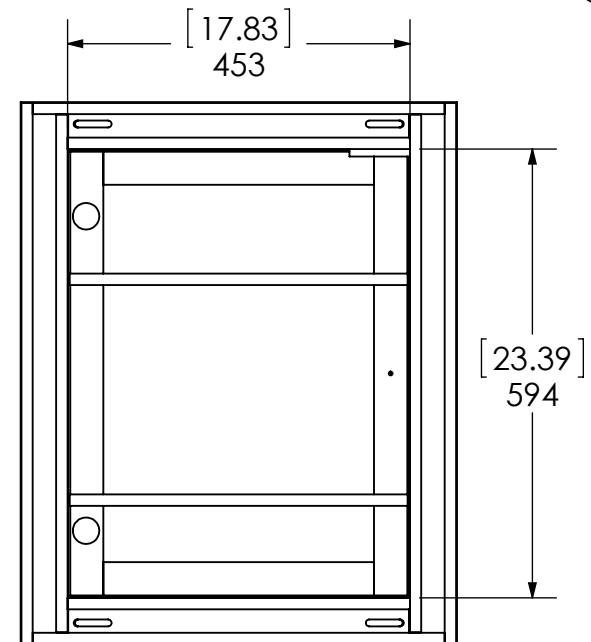

Vista Superior

Isometric View

Front View

Side View

Back View

|       |                       |     |          |
|-------|-----------------------|-----|----------|
| ITEM: | <b>SLMC23-SG</b>      | REV | <b>A</b> |
| NAME: | <b>MC Seal Harbor</b> |     |          |

|             |        |                                     |           |    |
|-------------|--------|-------------------------------------|-----------|----|
| DIBUJO      | RZG    | 31/01/17                            | MATERIAL: |    |
| REVISO      | ING    | 31/01/17                            |           | -- |
| APROBO      | R&D    | 31/01/17                            |           |    |
| SCALE: 1:10 | MODEL: | <b>Medicine Cabinet Seal Harbor</b> |           |    |