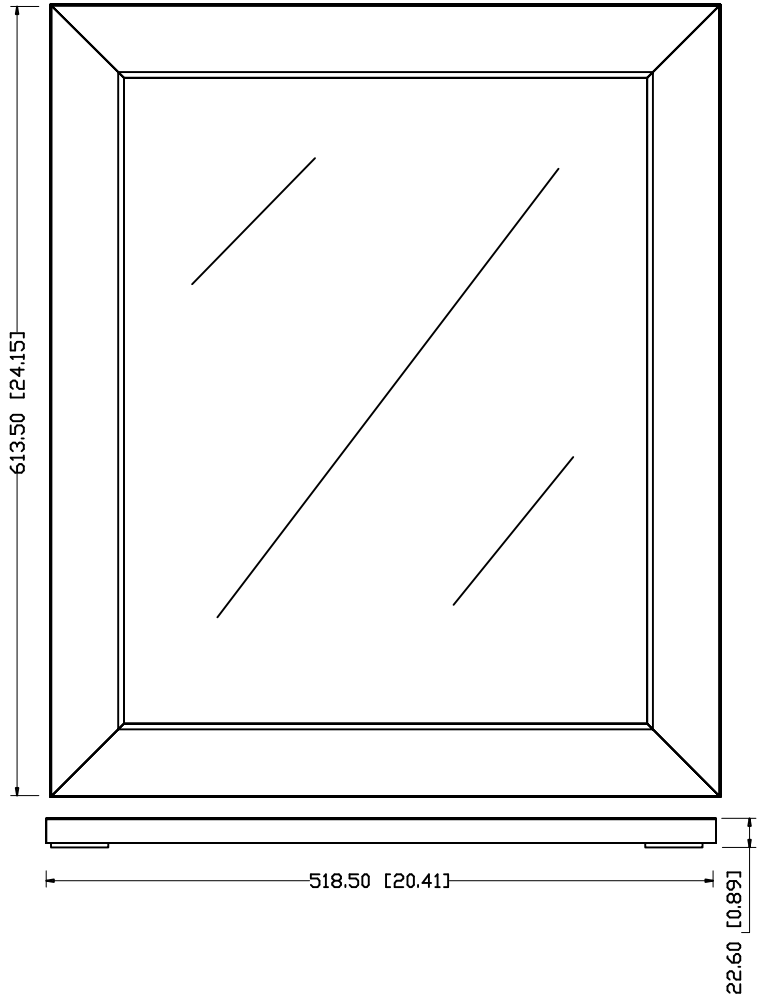

Wood Crafters

SIZE DWG. NO. **A** Vtop Rect 61x22 Doble 8 in

SHEET 1 OF 1 REV: **0**

ITEM: **WT60P4-ST** REV **A**

NAME: **Westcourt 60in combo w/Top & Mirrors - Sterling Gray**

MATERIAL: **German Beech 4/4 Laminated particle Board**

DWG: JCNV 03/29/18
 REV: ING 03/29/18
 APP: R&D 03/29/18
 SCALE: 1:20

Item	Description
293428	Wall Mirror 20.41x24.15in Sterling Gray Paper Wrap

REV	ECO#	DESCRIPTION	DATE
0			May. 18,18.

Front View

Back View