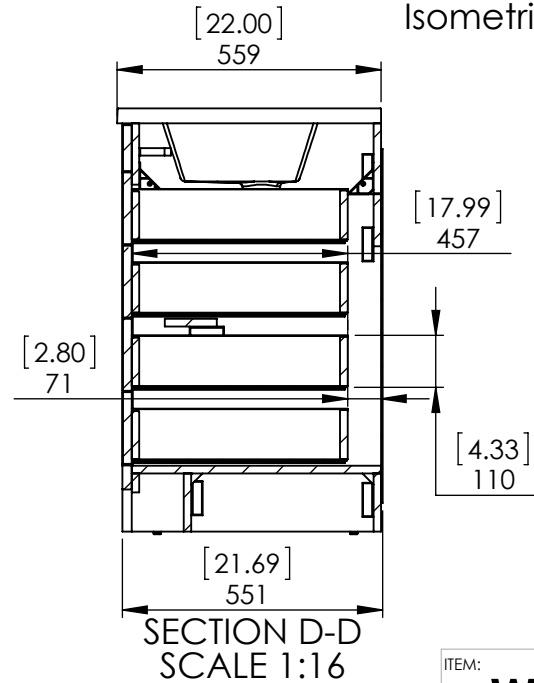

UNLESS OTHERWISE SPECIFIED
 DIMENSIONS ARE IN MM. AND (INCHES)
 TOLERANCES ARE
 + 0.125 [3.175] - 0.125 [-3.175]
 SCALE:1:10

	NAME	DATE
DRAWN	O. Razo	5/11/18
CHECKED	E. Sandoval	5/11/18
ENG APPR.	R. Rubio	5/11/18
MFG APPR.	C. Leal	5/11/18

Wood Crafters

SIZE DWG. NO. **A** Vtop Rect 61x22 Doble 8 in

SHEET 1 OF 1 REV: **0**

ITEM: **WT60P4-ST** REV **A**

NAME: **Westcourt 60in combo w/Top & Mirrors - Sterling Gray**

MATERIAL: **German Beech 4/4 Laminated particle Board**

DWG: JCNV 03/29/18
 REV: ING 03/29/18
 APP: R&D 03/29/18
 SCALE: 1:20

Item	Description
293428	Wall Mirror 20.41x24.15in Sterling Gray Paper Wrap

REV	ECO#	DESCRIPTION	DATE
0			May. 18,18.

Front View

Back View

UNLESS OTHERWISE SPECIFIED
 DIMENSIONS ARE IN mm and In
 AND TOLERANCES ARE
 +/- 1mm (.04in)

DRAWN BY:	Carlos M. Reyes
CHECKED BY:	Dagoberto Rdz.
APPROVED BY:	Alexandro H.
DO NOT SCALE DRAWING	SCALE: 1:1