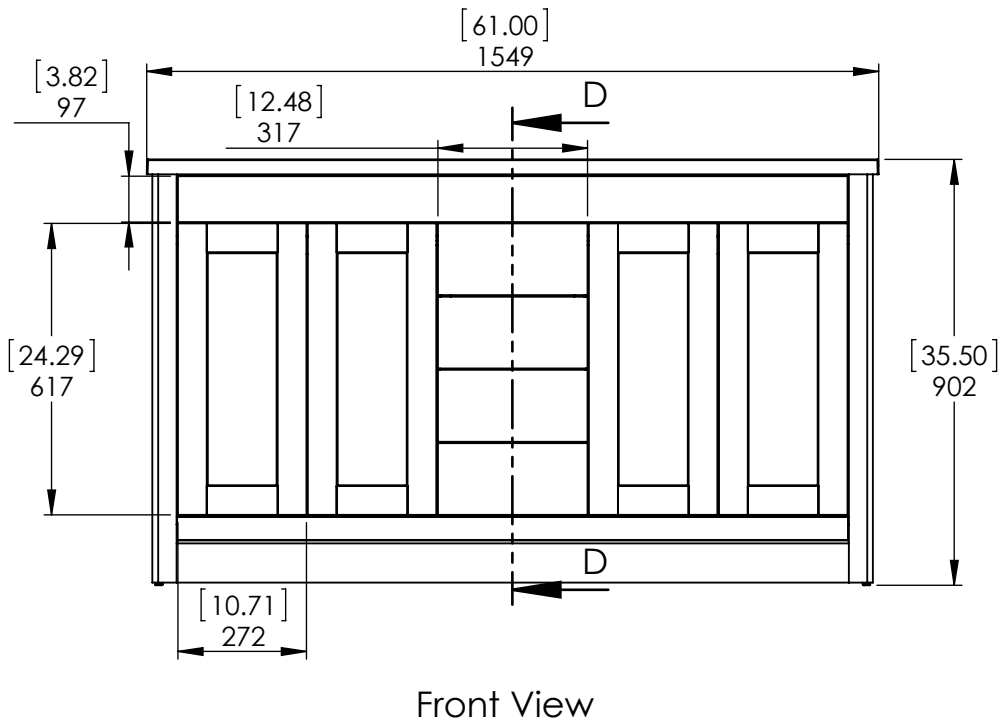

Wood Crafters

SIZE DWG. NO. **A** Vtop Rect 61x22 Doble 8 in

SHEET 1 OF 1 REV: **0**

ITEM: **WT60P4-ST** REV **A**

NAME: **Westcourt 60in combo w/Top & Mirrors - Sterling Gray**

MATERIAL: **German Beech 4/4 Laminated particle Board**