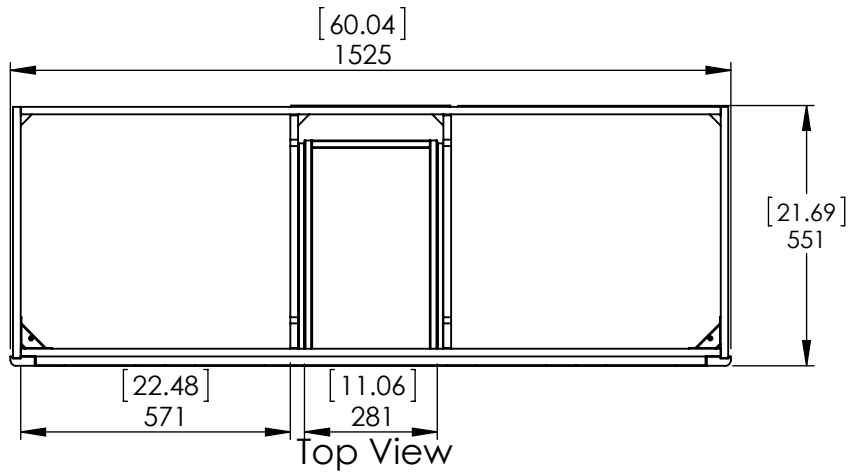

Wood Crafters

SIZE DWG. NO. **A** Vtop Rect 61x22 Doble 8 in

SHEET 1 OF 1 REV: **0**

ITEM: **WT60P4-ST** REV **A**

NAME: **Westcourt 60in combo w/Top & Mirrors - Sterling Gray**

MATERIAL: **German Beech 4/4 Laminated particle Board**