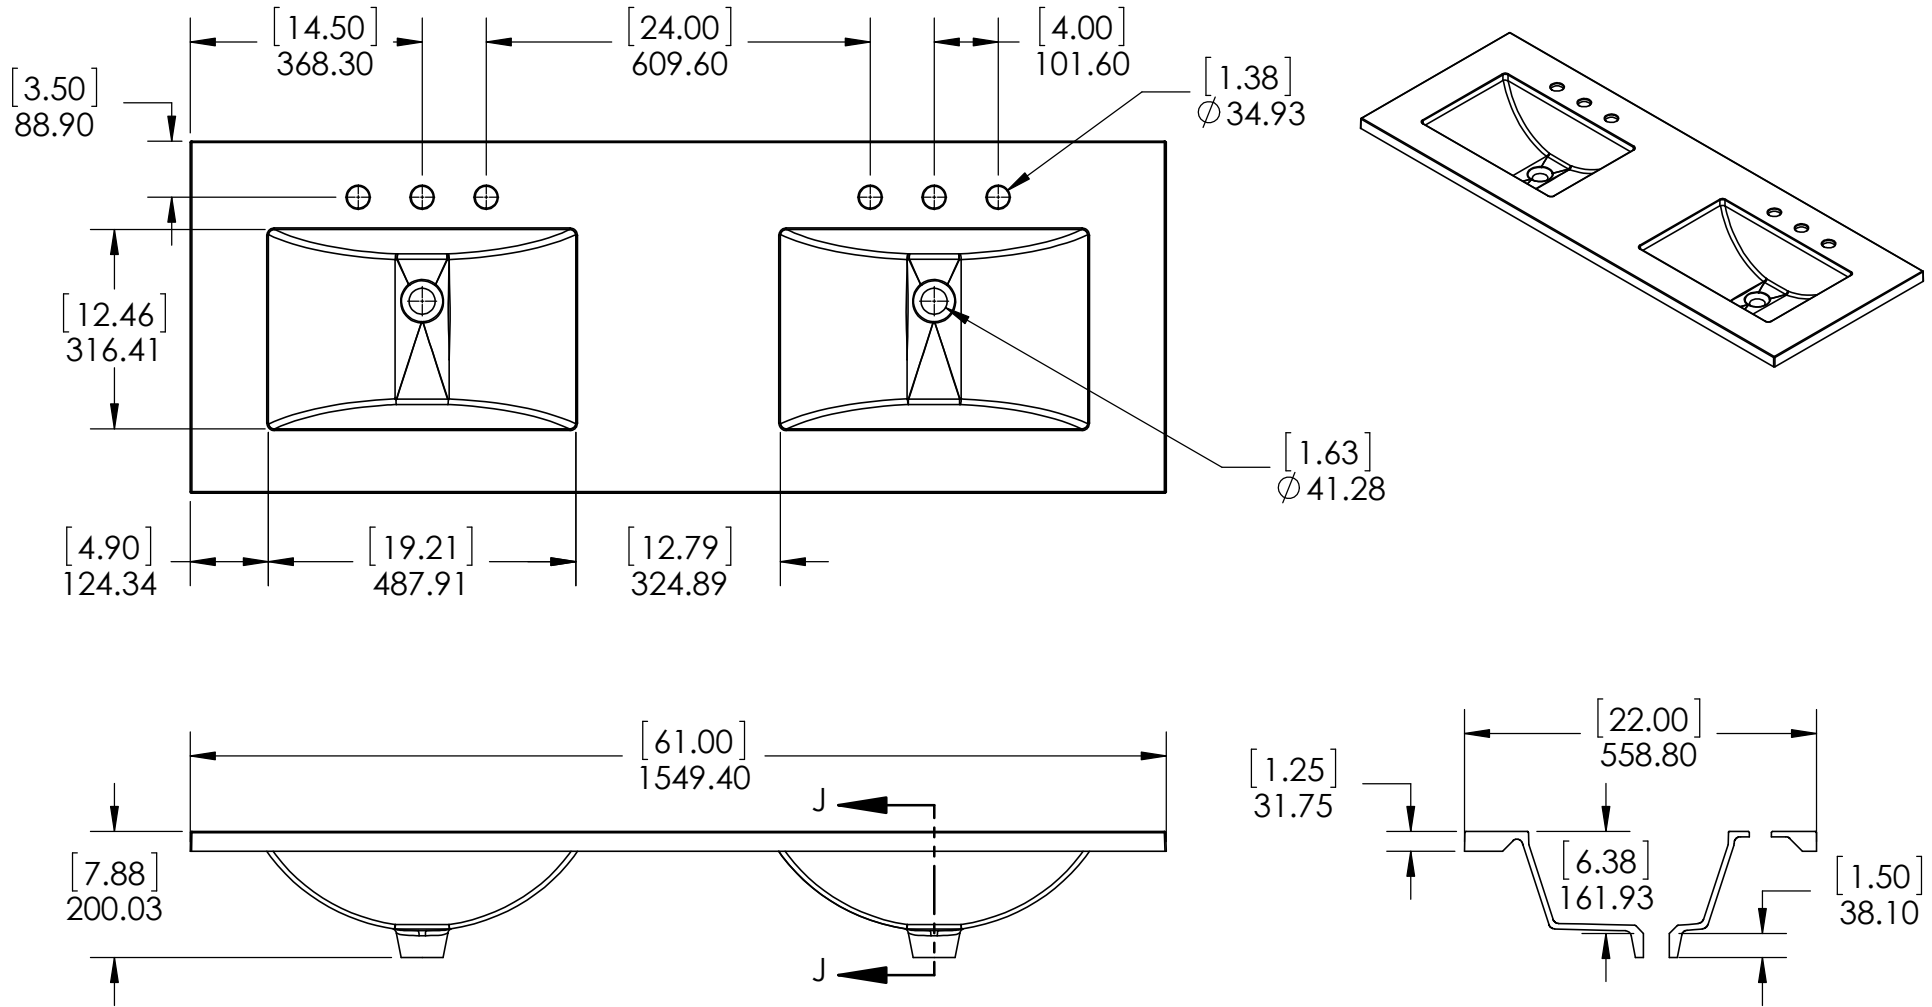

ITEM:	WT60P4-ST	REV	A
-------	------------------	-----	----------

NAME: **Westcourt 60in combo w/Top & Mirrors - Sterling Gray**

MATERIAL: **German Beech 4/4 Laminated particle Board**

Wood Crafters	
DWG:	JCNV 03/29/18
REV:	ING 03/29/18
APP:	R&D 03/29/18
SCALE:	1:20
MODEL:	Westcourt 60in

DRAWING TYPE	ITEM ID	ITEM DESCRIPTION	TECHNOLOGIES	DRAWING STATUS
Finish Good	595xxx	Vtop Rect 61x22 CM White 8 in	Cultured Marble	Ready for production

REV	ECO #	DESCRIPTION	REV'D BY DATE	CHK'D BY DATE	APRV'D BY DATE
0		New Model	2/27/18	2/27/18	2/27/18
1		Top without BS for combo	5/11/18	5/11/18	5/11/18

DWG: JCNV 03/29/18
 REV: ING 03/29/18
 APP: R&D 03/29/18
 SCALE: 1:20

Item	Description
293428	Wall Mirror 20.41x24.15in Sterling Gray Paper Wrap

REV	ECO#	DESCRIPTION	DATE
0			May. 18,18.

Front View

Back View