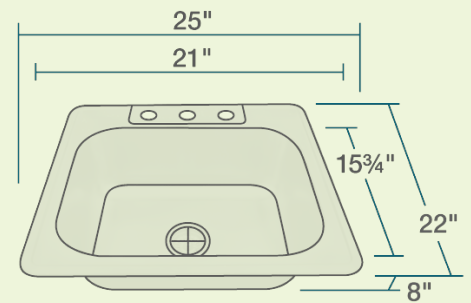

US1038T Single Bowl Topmount Sink

Stainless Steel

Stainless Steel is the most popular choice for today's kitchens due to its clean look and durability. The beautiful brushed satin finish helps to hide small scratches that may occur over the lifetime of the sink. Our Stainless Steel sinks are made from high quality 14, 16, 18, 20 or 24 gauge steel. Most models are made of one piece construction that ensures the sturdiest kitchen sink you will find. Our sinks are made from 300-series stainless steel and are guaranteed not to rust or stain. Each sink is fully insulated and has a sound dampening pad. Our stainless steel sinks are backed by a limited lifetime warranty.

- 25" x 22" x 8"
- Topmount Installation
- Certified High-Quality 300 Series Stainless Steel
- Brushed Satin Finish
- Center Drain
- Thick Sound Dampener Rubber Pad
- Fully Insulated
- One-Piece Construction
- Installation Hardware Included
- Lifetime Warranty

Accessories

*Accessories not included

UPC: 817299018292

Features

Topmount Installation 	27" Minimum Cabinet Size 	20 Gauge 16G 18G 20G	Cold Rolled Stainless Steel 	Made in the U.S.A. 	Brushed Satin Finish
Center Drain 3 1/2" 	Sound Dampening 	Fully Insulated 	Hardware Included 	Limited Lifetime Warranty 	