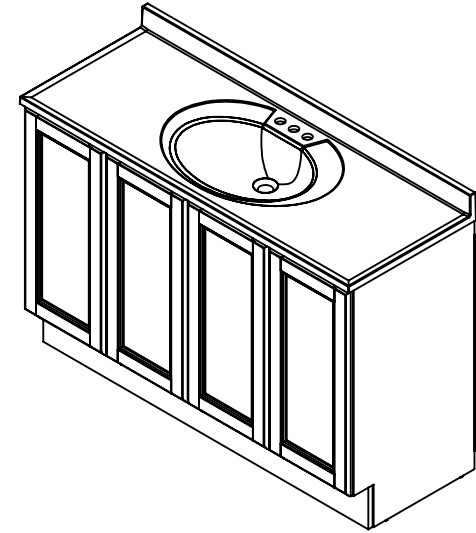

Top View

Isometric View

Front View

SECTION B-B

Side View

ITEM:	REV:
VP48P2-CN	A

NAME: **Vanity Pro All-in-one 48 Chesnut**

Propiedad y Confidencialidad La información contenida en este dibujo es puramente propiedad de Woodcrafters Home Products LLC. Queda prohibida cualquier reproducción parcial o total sin el permiso por escrito de Woodcrafters Home Product LLC.	DRAWING	ARB	10/12/18	MATERIAL: German beech 4/4 Particle Board Laminated Paper Chesnut Vanity Pro 48
	REVIEW	ING	10/12/18	
	APPROVED	R&D	10/12/18	
	SCALE: 1:20	MODEL:		

ID	Description	Technology
595599	Vtop Newport 48.5x18.68 4in White	Solid Color

Rev #	Approved by	Change
0	R. Rubio	New Model Added
1		
2		

PROPRIETARY AND CONFIDENTIAL
 THE INFORMATION CONTAINED IN THIS DRAWING IS THE SOLE PROPERTY OF WOODCRAFTERS. ANY REPRODUCTION IN PART OR AS A WHOLE WITHOUT THE WRITTEN PERMISSION OF WOODCRAFTERS IS PROHIBITED.