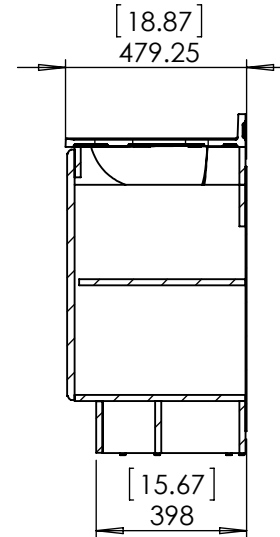

Top View

Isometric View

Front View

SECTION B-B

Side View

ITEM:	REV:
VP48P2-CN	A

NAME: **Vanity Pro All-in-one 48 Chesnut**

Propiedad y Confidencialidad La información contenida en este dibujo es puramente propiedad de Woodcrafters Home Products LLC. Queda prohibida cualquier reproducción parcial o total sin el permiso por escrito de Woodcrafters Home Product LLC.	DRAWING	ARB	10/12/18	MATERIAL: German beech 4/4 Particle Board Laminated Paper Chesnut Vanity Pro 48
	REVIEW	ING	10/12/18	
	APPROVED	R&D	10/12/18	
	SCALE: 1:20	MODEL:		

ID	Description	Technology
595599	Vtop Newport 48.5x18.68 4in White	Solid Color

Rev #	Approved by	Change
0	R. Rubio	New Model Added
1		
2		

PROPRIETARY AND CONFIDENTIAL
 THE INFORMATION CONTAINED IN THIS DRAWING IS THE SOLE PROPERTY OF WOODCRAFTERS. ANY REPRODUCTION IN PART OR AS A WHOLE WITHOUT THE WRITTEN PERMISSION OF WOODCRAFTERS IS PROHIBITED.

UNLESS OTHERWISE SPECIFIED
 DIMENSIONS ARE IN MM. AND (INCHES)
 TOLERANCES ARE
 +0.125 [3.175] -0.125 [-3.175]
 SCALE:1:10

	NAME	DATE
DRAWN	R. Rubio	10/10/18
CHECKED	R. Rubio	10/10/18
ENG APPR.	R. Rubio	10/10/18
MFG APPR.	C. Leal	10/10/18

Wood Crafters

SIZE DWG. NO. **A** New port 48.5 x 18.75 FG

SHEET 1 OF 1 REV: **0**

Top View

Isometric View

Front View

SECTION A-A

Side View