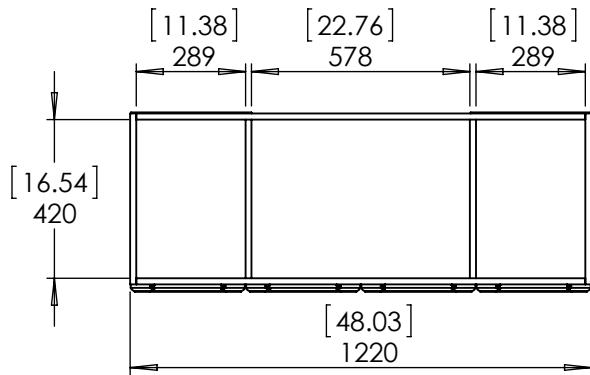

Top View

Isometric View

Front View

SECTION B-B

Side View

ITEM:	REV:
VP48P2-CN	A

NAME: **Vanity Pro All-in-one 48 Chesnut**

Propiedad y Confidencialidad La información contenida en este dibujo es puramente propiedad de Woodcrafters Home Products LLC. Queda prohibida cualquier reproducción parcial o total sin el permiso por escrito de Woodcrafters Home Product LLC.	DRAWING	ARB	10/12/18	MATERIAL: German beech 4/4 Particle Board Laminated Paper Chesnut Vanity Pro 48
	REVIEW	ING	10/12/18	
	APPROVED	R&D	10/12/18	
	SCALE: 1:20	MODEL:		

ID	Description	Technology
595599	Vtop Newport 48.5x18.68 4in White	Solid Color

Rev #	Approved by	Change
0	R. Rubio	New Model Added
1		
2		

PROPRIETARY AND CONFIDENTIAL
 THE INFORMATION CONTAINED IN THIS DRAWING IS THE SOLE PROPERTY OF WOODCRAFTERS. ANY REPRODUCTION IN PART OR AS A WHOLE WITHOUT THE WRITTEN PERMISSION OF WOODCRAFTERS IS PROHIBITED.

UNLESS OTHERWISE SPECIFIED
 DIMENSIONS ARE IN MM. AND (INCHES)
 TOLERANCES ARE
 +0.125 [3.175] -0.125 [-3.175]
 SCALE:1:10

	NAME	DATE
DRAWN	R. Rubio	10/10/18
CHECKED	R. Rubio	10/10/18
ENG APPR.	R. Rubio	10/10/18
MFG APPR.	C. Leal	10/10/18

Wood Crafters

SIZE DWG. NO. **A** New port 48.5 x 18.75 FG

SHEET 1 OF 1 REV: **0**

Top View

Isometric View

Front View

SECTION A-A

Side View