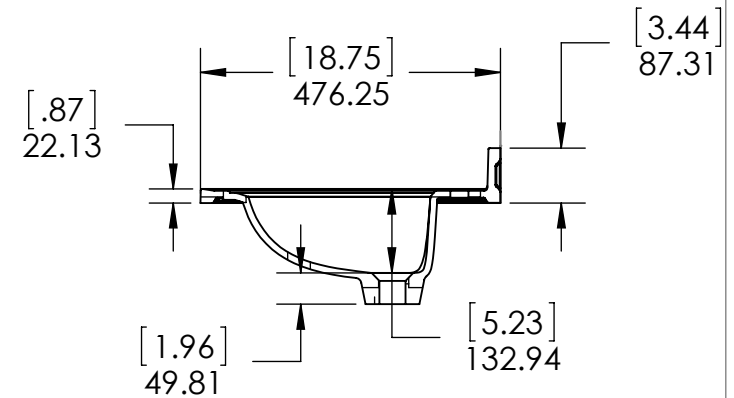

Top View

Isometric View

Front View

SECTION B-B

Side View

ITEM:	REV:
VP48P2-CN	A

NAME: **Vanity Pro All-in-one 48 Chesnut**

Propiedad y Confidencialidad La información contenida en este dibujo es puramente propiedad de Woodcrafters Home Products LLC. Queda prohibida cualquier reproducción parcial o total sin el permiso por escrito de Woodcrafters Home Product LLC.	DRAWING	ARB	10/12/18	MATERIAL: German beech 4/4 Particle Board Laminated Paper Chesnut Vanity Pro 48
	REVIEW	ING	10/12/18	
	APPROVED	R&D	10/12/18	
	SCALE: 1:20	MODEL:		

ID	Description	Technology
595599	Vtop Newport 48.5x18.68 4in White	Solid Color

Rev #	Approved by	Change
0	R. Rubio	New Model Added
1		
2		

PROPRIETARY AND CONFIDENTIAL
 THE INFORMATION CONTAINED IN THIS DRAWING IS THE SOLE PROPERTY OF WOODCRAFTERS. ANY REPRODUCTION IN PART OR AS A WHOLE WITHOUT THE WRITTEN PERMISSION OF WOODCRAFTERS IS PROHIBITED.

UNLESS OTHERWISE SPECIFIED
 DIMENSIONS ARE IN MM. AND (INCHES)
 TOLERANCES ARE
 +0.125 [3.175] -0.125 [-3.175]
 SCALE:1:10

	NAME	DATE
DRAWN	R. Rubio	10/10/18
CHECKED	R. Rubio	10/10/18
ENG APPR.	R. Rubio	10/10/18
MFG APPR.	C. Leal	10/10/18

Wood Crafters

SIZE DWG. NO. **A** New port 48.5 x 18.75 FG

SHEET 1 OF 1 REV: **0**

Top View

Isometric View

Front View

SECTION A-A

Side View