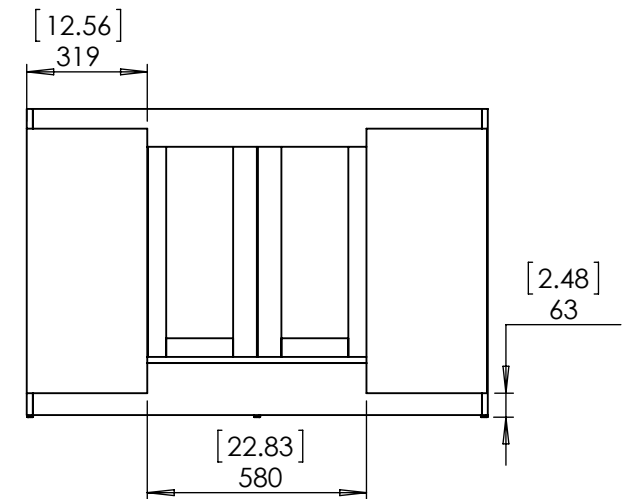

UNLESS OTHERWISE SPECIFIED
 DIMENSIONS ARE IN MM. AND (INCHES)
 TOLERANCES ARE
 +0.125 [3.175] -0.125 [-3.175]
 SCALE:1:10

	NAME	DATE
DRAWN	R. Rubio	10/10/18
CHECKED	R. Rubio	10/10/18
ENG APPR.	R. Rubio	10/10/18
MFG APPR.	C. Leal	10/10/18

Wood Crafters

SIZE DWG. NO. **A** New port 48.5 x 18.75 FG

SHEET 1 OF 1 REV: **0**

Top View

Isometric View

Front View

SECTION A-A

Side View

DRAWING	ARB	10/12/18
REVIEW	ING	10/12/18
APPROVED	R&D	10/12/18
SCALE: 1:20	MODEL:	Vanity Pro 48

MATERIAL: **German beech 4/4 Particle Board Laminated Paper Chesnut**