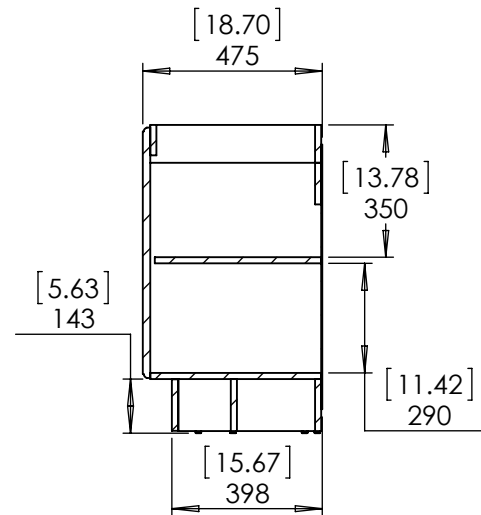

UNLESS OTHERWISE SPECIFIED
 DIMENSIONS ARE IN MM. AND (INCHES)
 TOLERANCES ARE
 +0.125 [3.175] -0.125 [-3.175]
 SCALE:1:10

	NAME	DATE
DRAWN	R. Rubio	10/10/18
CHECKED	R. Rubio	10/10/18
ENG APPR.	R. Rubio	10/10/18
MFG APPR.	C. Leal	10/10/18

Wood Crafters

SIZE DWG. NO. **A** New port 48.5 x 18.75 FG

SHEET 1 OF 1 REV: **0**

Top View

Isometric View

Front View

SECTION A-A

Side View

DRAWING	ARB	10/12/18
REVIEW	ING	10/12/18
APPROVED	R&D	10/12/18
SCALE: 1:20	MODEL:	Vanity Pro 48

MATERIAL: **German beech 4/4 Particle Board Laminated Paper Chesnut**