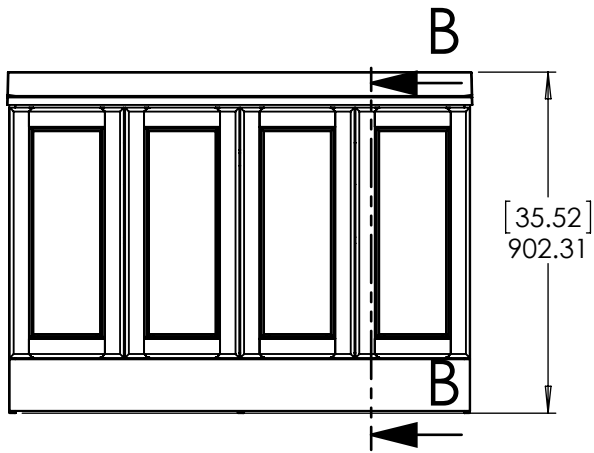

Top View

Isometric View

Front View

SECTION B-B

Side View

ITEM:	REV:
VP48P2-CN	A

NAME: **Vanity Pro All-in-one 48 Chesnut**

Propiedad y Confidencialidad La información contenida en este dibujo es puramente propiedad de Woodcrafters Home Products LLC. Queda prohibida cualquier reproducción parcial o total sin el permiso por escrito de Woodcrafters Home Product LLC.	DRAWING	ARB	10/12/18	MATERIAL: German beech 4/4 Particle Board Laminated Paper Chesnut Vanity Pro 48
	REVIEW	ING	10/12/18	
	APPROVED	R&D	10/12/18	
	SCALE: 1:20	MODEL:		

ID	Description	Technology
595599	Vtop Newport 48.5x18.68 4in White	Solid Color

Rev #	Approved by	Change
0	R. Rubio	New Model Added
1		
2		

PROPRIETARY AND CONFIDENTIAL
 THE INFORMATION CONTAINED IN THIS DRAWING IS THE SOLE PROPERTY OF WOODCRAFTERS. ANY REPRODUCTION IN PART OR AS A WHOLE WITHOUT THE WRITTEN PERMISSION OF WOODCRAFTERS IS PROHIBITED.

Wood Crafters

SIZE DWG. NO. **A** New port 48.5 x 18.75 FG

SHEET 1 OF 1 REV: **0**

Top View

Isometric View

Front View

SECTION A-A

Side View