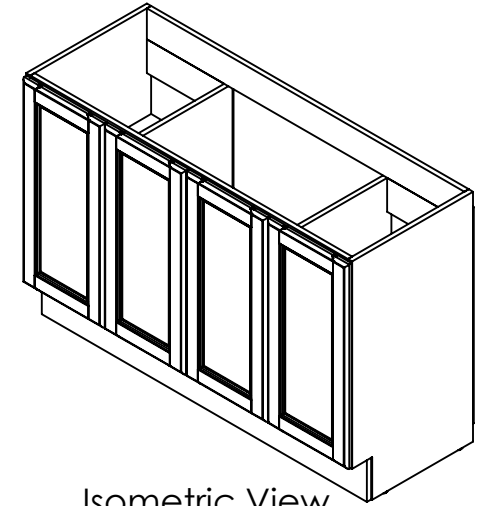

UNLESS OTHERWISE SPECIFIED
 DIMENSIONS ARE IN MM. AND (INCHES)
 TOLERANCES ARE
 +0.125 [3.175] -0.125 [-3.175]
 SCALE:1:10

	NAME	DATE
DRAWN	R. Rubio	10/10/18
CHECKED	R. Rubio	10/10/18
ENG APPR.	R. Rubio	10/10/18
MFG APPR.	C. Leal	10/10/18

Wood Crafters

SIZE DWG. NO. **A** New port 48.5 x 18.75 FG

SHEET 1 OF 1 REV: **0**

Top View

Isometric View

Front View

SECTION A-A

Side View