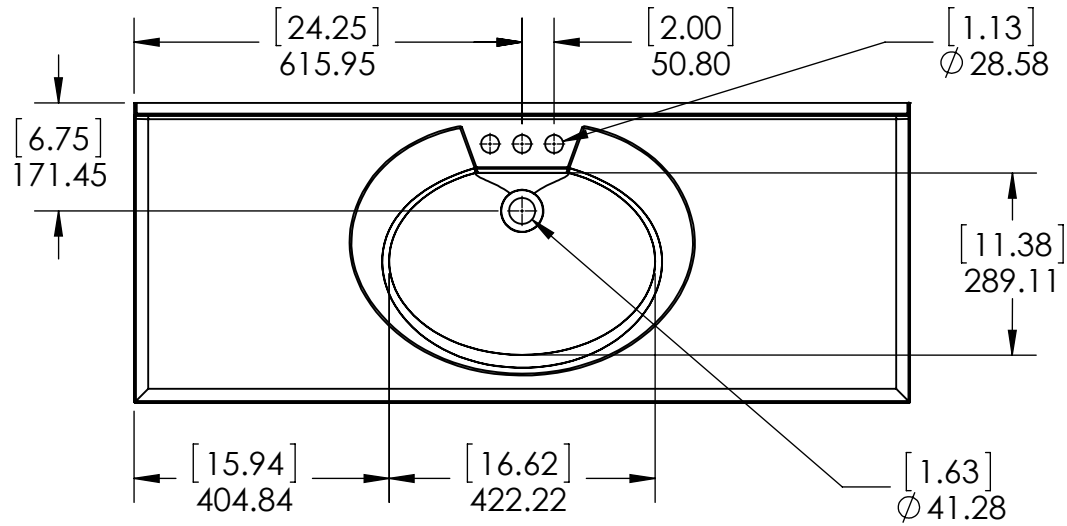

Top View

Isometric View

Front View

SECTION B-B

Side View

ITEM:	REV:
VP48P2-CN	A

NAME: **Vanity Pro All-in-one 48 Chesnut**

Propiedad y Confidencialidad La información contenida en este dibujo es puramente propiedad de Woodcrafters Home Products LLC. Queda prohibida cualquier reproducción parcial o total sin el permiso por escrito de Woodcrafters Home Product LLC.	DRAWING	ARB	10/12/18	MATERIAL: German beech 4/4 Particle Board Laminated Paper Chesnut Vanity Pro 48
	REVIEW	ING	10/12/18	
	APPROVED	R&D	10/12/18	
	SCALE: 1:20	MODEL:		

ID	Description	Technology
595599	Vtop Newport 48.5x18.68 4in White	Solid Color

Rev #	Approved by	Change
0	R. Rubio	New Model Added
1		
2		

PROPRIETARY AND CONFIDENTIAL
 THE INFORMATION CONTAINED IN THIS DRAWING IS THE SOLE PROPERTY OF WOODCRAFTERS. ANY REPRODUCTION IN PART OR AS A WHOLE WITHOUT THE WRITTEN PERMISSION OF WOODCRAFTERS IS PROHIBITED.

UNLESS OTHERWISE SPECIFIED
 DIMENSIONS ARE IN MM. AND (INCHES)
 TOLERANCES ARE
 +0.125 [3.175] -0.125 [-3.175]
 SCALE:1:10

	NAME	DATE
DRAWN	R. Rubio	10/10/18
CHECKED	R. Rubio	10/10/18
ENG APPR.	R. Rubio	10/10/18
MFG APPR.	C. Leal	10/10/18

Wood Crafters

SIZE DWG. NO. **A** New port 48.5 x 18.75 FG

SHEET 1 OF 1 REV: **0**

Top View

Isometric View

Front View

SECTION A-A

Side View