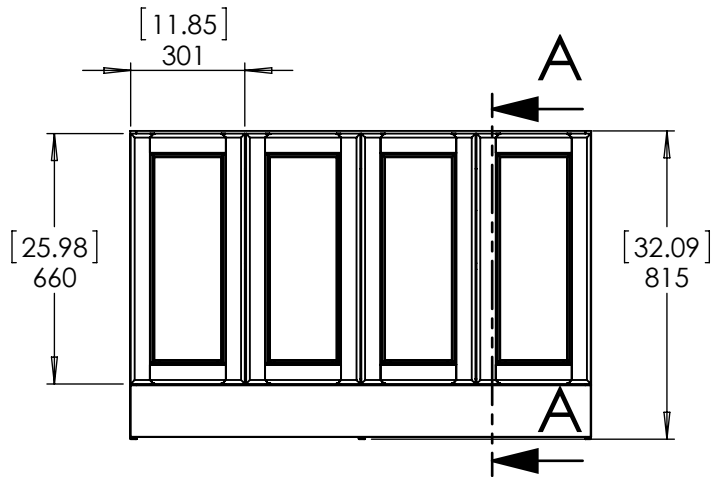

Wood Crafters

SIZE DWG. NO. **A** New port 48.5 x 18.75 FG

SHEET 1 OF 1 REV: **0**

Top View

Isometric View

Front View

SECTION A-A

Side View