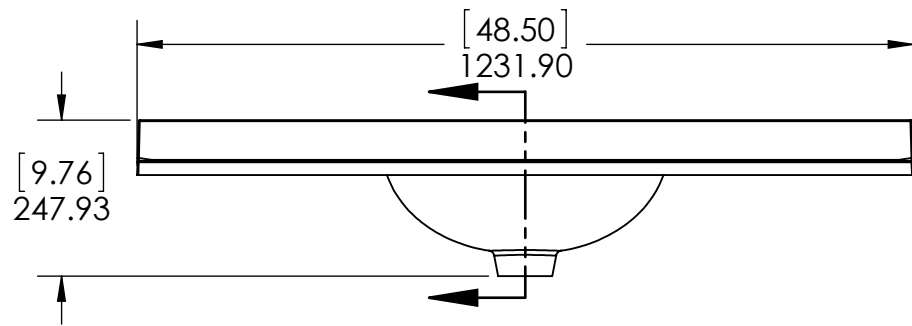

Top View

Isometric View

Front View

SECTION B-B

Side View

ITEM:	REV:
VP48P2-CN	A

NAME: **Vanity Pro All-in-one 48 Chesnut**

Propiedad y Confidencialidad La información contenida en este dibujo es puramente propiedad de Woodcrafters Home Products LLC. Queda prohibida cualquier reproducción parcial o total sin el permiso por escrito de Woodcrafters Home Product LLC.	DRAWING	ARB	10/12/18	MATERIAL: German beech 4/4 Particle Board Laminated Paper Chesnut Vanity Pro 48
	REVIEW	ING	10/12/18	
	APPROVED	R&D	10/12/18	
	SCALE: 1:20	MODEL:		

ID	Description	Technology
595599	Vtop Newport 48.5x18.68 4in White	Solid Color

Rev #	Approved by	Change
0	R. Rubio	New Model Added
1		
2		

PROPRIETARY AND CONFIDENTIAL
 THE INFORMATION CONTAINED IN THIS DRAWING IS THE SOLE PROPERTY OF WOODCRAFTERS. ANY REPRODUCTION IN PART OR AS A WHOLE WITHOUT THE WRITTEN PERMISSION OF WOODCRAFTERS IS PROHIBITED.

UNLESS OTHERWISE SPECIFIED
 DIMENSIONS ARE IN MM. AND (INCHES)
 TOLERANCES ARE
 +0.125 [3.175] -0.125 [-3.175]
 SCALE:1:10

	NAME	DATE
DRAWN	R. Rubio	10/10/18
CHECKED	R. Rubio	10/10/18
ENG APPR.	R. Rubio	10/10/18
MFG APPR.	C. Leal	10/10/18

Wood Crafters

SIZE DWG. NO. **A** New port 48.5 x 18.75 FG

SHEET 1 OF 1 REV: **0**

Top View

Isometric View

Front View

SECTION A-A

Side View