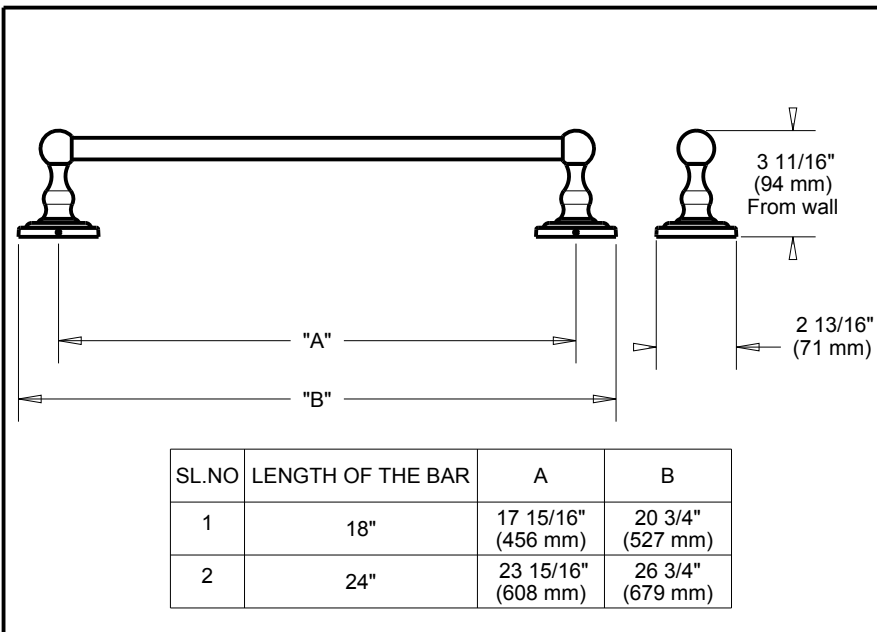

## ACCESSORIES

- Greenwich™ Bath Collection
- Towel Bar

Submitted Model No.: \_\_\_\_\_

Specific Features: \_\_\_\_\_