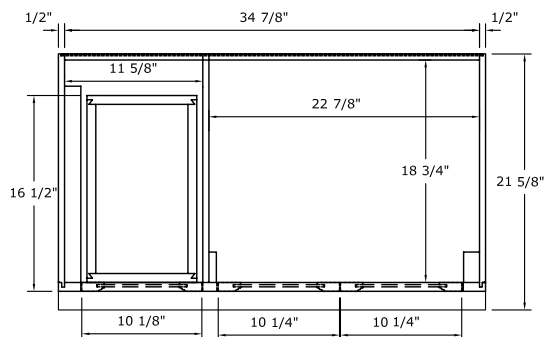

Decorative toe kick

Concealed adjustable hinges

Fully assembled

**Overall Dimensions: 36" x 21-5/8" x 34"H**

*Vanity top, sink and faucet not included*

Decorative toe kick

Concealed adjustable hinges

Fully assembled

**Overall Dimensions: 48" x 21-5/8" x 34"H**

*Vanity top, sink and faucet not included*

Decorative toe kick

Concealed adjustable hinges

Fully assembled

**Overall Dimensions: 48" x 21-5/8" x 34"H**

*Vanity top, sink and faucet not included*

	X1	X2	F1	F2	D
Vanity Top 25x22	25	12.5	4	2	1.125
Vanity Top 31x22	31	15.5	4	2	1.125
Vanity Top 37x22	37	18.5	4	2	1.125
Vanity Top 49x22	49	24.5	8	4	1.375
Vanity Top 61x22 Single	61	30.5	8	4	1.375