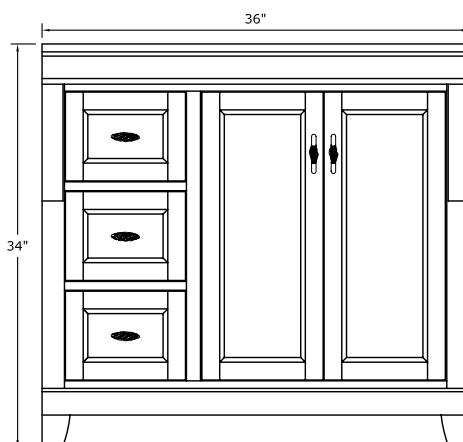

Decorative toe kick

Concealed adjustable hinges

Fully assembled

**Overall Dimensions: 36" x 21-5/8" x 34"H**

*Vanity top, sink and faucet not included*

Decorative toe kick

Concealed adjustable hinges

Fully assembled

**Overall Dimensions: 48" x 21-5/8" x 34"H**

*Vanity top, sink and faucet not included*