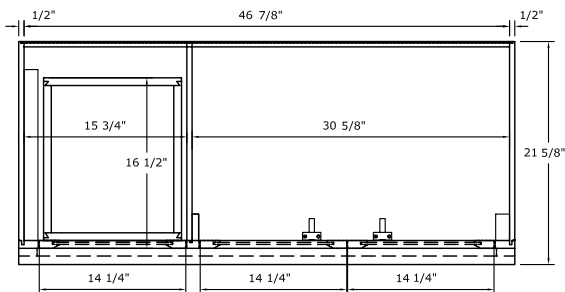

Decorative toe kick

Concealed adjustable hinges

Fully assembled

**Overall Dimensions: 36" x 21-5/8" x 34"H**

*Vanity top, sink and faucet not included*

Decorative toe kick

Concealed adjustable hinges

Fully assembled

**Overall Dimensions: 48" x 21-5/8" x 34"H**

*Vanity top, sink and faucet not included*

Decorative toe kick

Concealed adjustable hinges

Fully assembled

**Overall Dimensions: 48" x 21-5/8" x 34"H**

*Vanity top, sink and faucet not included*

	X1	X2	F1	F2	D
Vanity Top 25x22	25	12.5	4	2	1.125
Vanity Top 31x22	31	15.5	4	2	1.125
Vanity Top 37x22	37	18.5	4	2	1.125
Vanity Top 49x22	49	24.5	8	4	1.375
Vanity Top 61x22 Single	61	30.5	8	4	1.375