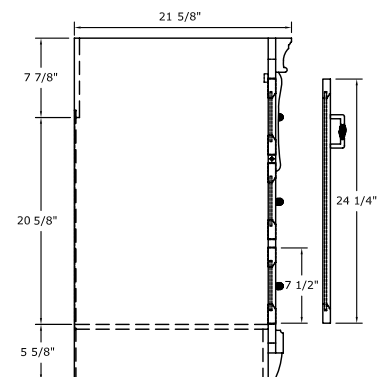

Decorative toe kick

Concealed adjustable hinges

Fully assembled

**Overall Dimensions: 36" x 21-5/8" x 34"H**

*Vanity top, sink and faucet not included*

Decorative toe kick

Concealed adjustable hinges

Fully assembled

**Overall Dimensions: 48" x 21-5/8" x 34"H**

*Vanity top, sink and faucet not included*

Decorative toe kick

Concealed adjustable hinges

Fully assembled

**Overall Dimensions: 48" x 21-5/8" x 34"H**

*Vanity top, sink and faucet not included*

	X1	X2	F1	F2	D
Vanity Top 25x22	25	12.5	4	2	1.125
Vanity Top 31x22	31	15.5	4	2	1.125
Vanity Top 37x22	37	18.5	4	2	1.125
Vanity Top 49x22	49	24.5	8	4	1.375
Vanity Top 61x22 Single	61	30.5	8	4	1.375