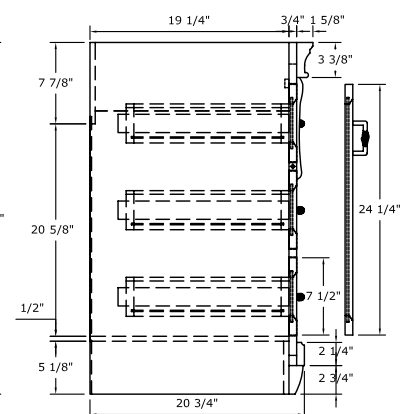

Decorative toe kick

Concealed adjustable hinges

Fully assembled

**Overall Dimensions: 36" x 21-5/8" x 34"H**

*Vanity top, sink and faucet not included*

Decorative toe kick

Concealed adjustable hinges

Fully assembled

**Overall Dimensions: 48" x 21-5/8" x 34"H**

*Vanity top, sink and faucet not included*

Decorative toe kick

Concealed adjustable hinges

Fully assembled

**Overall Dimensions: 48" x 21-5/8" x 34"H**

*Vanity top, sink and faucet not included*

	X1	X2	F1	F2	D
Vanity Top 25x22	25	12.5	4	2	1.125
Vanity Top 31x22	31	15.5	4	2	1.125
Vanity Top 37x22	37	18.5	4	2	1.125
Vanity Top 49x22	49	24.5	8	4	1.375
Vanity Top 61x22 Single	61	30.5	8	4	1.375