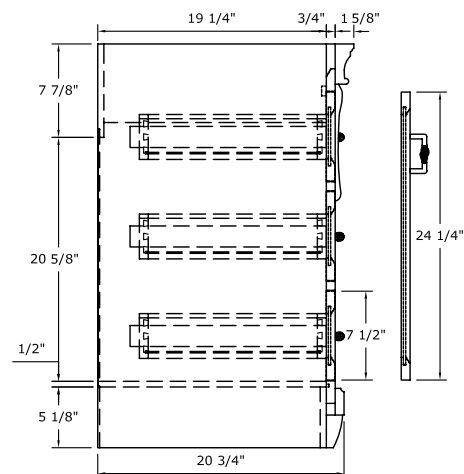

Decorative toe kick

Concealed adjustable hinges

Fully assembled

**Overall Dimensions: 36" x 21-5/8" x 34"H**

*Vanity top, sink and faucet not included*

Decorative toe kick

Concealed adjustable hinges

Fully assembled

**Overall Dimensions: 48" x 21-5/8" x 34"H**

*Vanity top, sink and faucet not included*