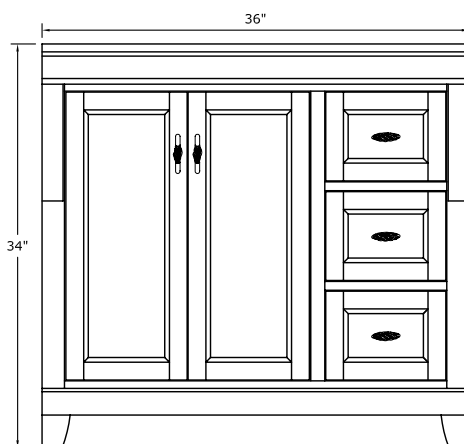

Decorative toe kick

Concealed adjustable hinges

Fully assembled

**Overall Dimensions: 36" x 21-5/8" x 34"H**

*Vanity top, sink and faucet not included*

Decorative toe kick

Concealed adjustable hinges

Fully assembled

**Overall Dimensions: 48" x 21-5/8" x 34"H**

*Vanity top, sink and faucet not included*