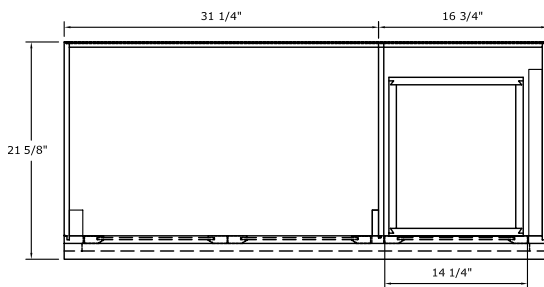

Decorative toe kick

Concealed adjustable hinges

Fully assembled

**Overall Dimensions: 36" x 21-5/8" x 34"H**

*Vanity top, sink and faucet not included*

Decorative toe kick

Concealed adjustable hinges

Fully assembled

**Overall Dimensions: 48" x 21-5/8" x 34"H**

*Vanity top, sink and faucet not included*

Decorative toe kick

Concealed adjustable hinges

Fully assembled

**Overall Dimensions: 48" x 21-5/8" x 34"H**

*Vanity top, sink and faucet not included*

	X1	X2	F1	F2	D
Vanity Top 25x22	25	12.5	4	2	1.125
Vanity Top 31x22	31	15.5	4	2	1.125
Vanity Top 37x22	37	18.5	4	2	1.125
Vanity Top 49x22	49	24.5	8	4	1.375
Vanity Top 61x22 Single	61	30.5	8	4	1.375