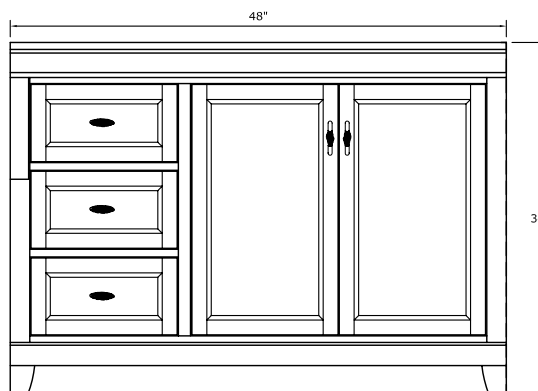

Decorative toe kick

Concealed adjustable hinges

Fully assembled

**Overall Dimensions: 36" x 21-5/8" x 34"H**

*Vanity top, sink and faucet not included*

Decorative toe kick

Concealed adjustable hinges

Fully assembled

**Overall Dimensions: 48" x 21-5/8" x 34"H**

*Vanity top, sink and faucet not included*