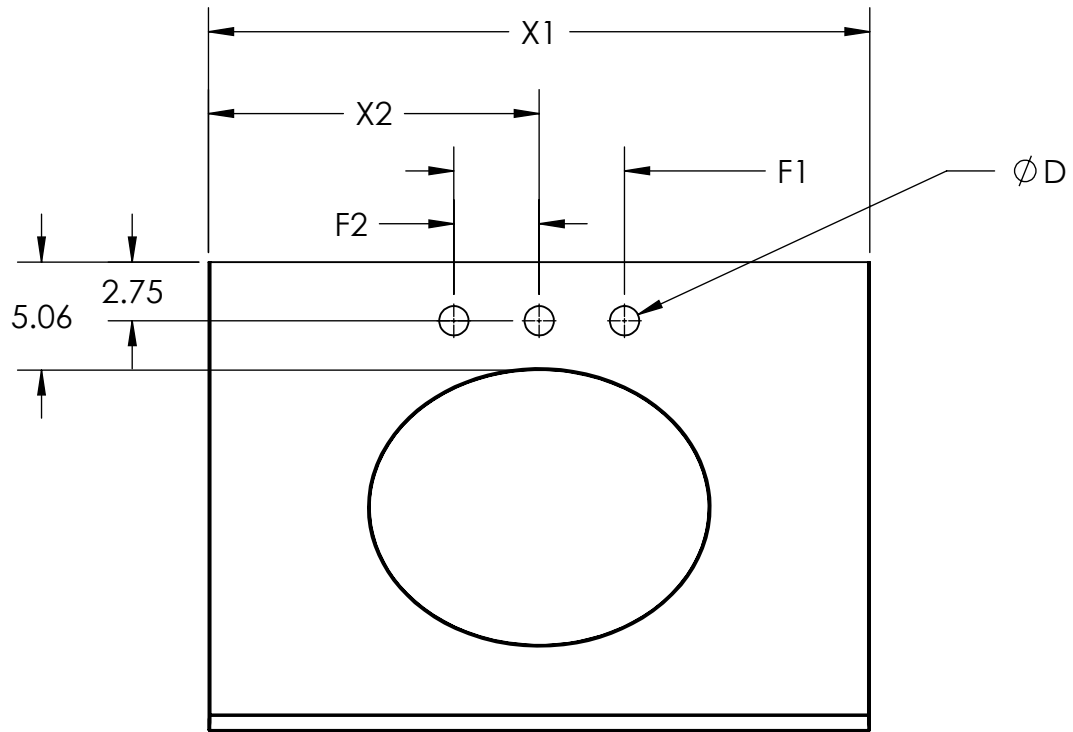

Decorative toe kick

Concealed adjustable hinges

Fully assembled

**Overall Dimensions: 48" x 21-5/8" x 34"H**

*Vanity top, sink and faucet not included*

	X1	X2	F1	F2	D
Vanity Top 25x22	25	12.5	4	2	1.125
Vanity Top 31x22	31	15.5	4	2	1.125
Vanity Top 37x22	37	18.5	4	2	1.125
Vanity Top 49x22	49	24.5	8	4	1.375
Vanity Top 61x22 Single	61	30.5	8	4	1.375