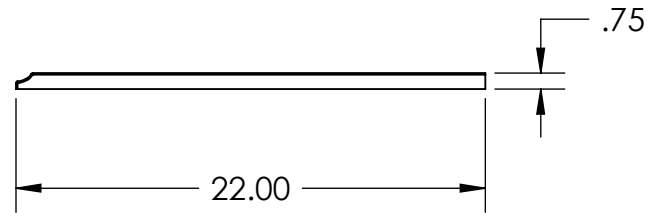

Decorative toe kick

Concealed adjustable hinges

Fully assembled

**Overall Dimensions: 48" x 21-5/8" x 34"H**

*Vanity top, sink and faucet not included*

	X1	X2	F1	F2	D
Vanity Top 25x22	25	12.5	4	2	1.125
Vanity Top 31x22	31	15.5	4	2	1.125
Vanity Top 37x22	37	18.5	4	2	1.125
Vanity Top 49x22	49	24.5	8	4	1.375
Vanity Top 61x22 Single	61	30.5	8	4	1.375