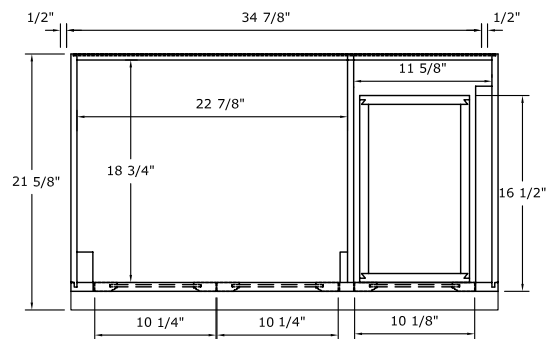

Decorative toe kick

Concealed adjustable hinges

Fully assembled

**Overall Dimensions: 36" x 21-5/8" x 34"H**

*Vanity top, sink and faucet not included*

Decorative toe kick

Concealed adjustable hinges

Fully assembled

**Overall Dimensions: 48" x 21-5/8" x 34"H**

*Vanity top, sink and faucet not included*