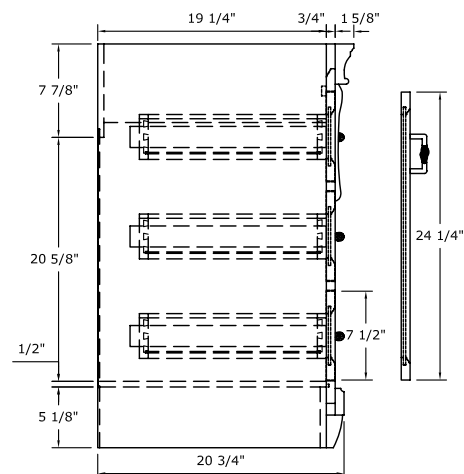

Decorative toe kick

Concealed adjustable hinges

Fully assembled

**Overall Dimensions: 36" x 21-5/8" x 34"H**

*Vanity top, sink and faucet not included*

Decorative toe kick

Concealed adjustable hinges

Fully assembled

**Overall Dimensions: 48" x 21-5/8" x 34"H**

*Vanity top, sink and faucet not included*