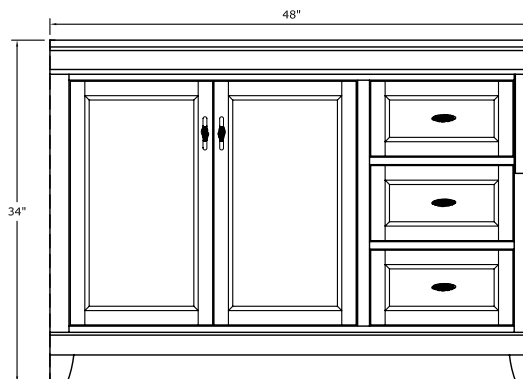

Decorative toe kick

Concealed adjustable hinges

Fully assembled

**Overall Dimensions: 48" x 21-5/8" x 34"H**

*Vanity top, sink and faucet not included*

Decorative toe kick

Concealed adjustable hinges

Fully assembled

**Overall Dimensions: 48" x 21-5/8" x 34"H**

*Vanity top, sink and faucet not included*

	X1	X2	F1	F2	D
Vanity Top 25x22	25	12.5	4	2	1.125
Vanity Top 31x22	31	15.5	4	2	1.125
Vanity Top 37x22	37	18.5	4	2	1.125
Vanity Top 49x22	49	24.5	8	4	1.375
Vanity Top 61x22 Single	61	30.5	8	4	1.375