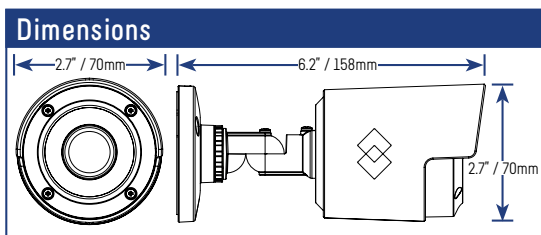

4MP

Super HD Resolution

130/90^{FT}
40/28_M

Night Vision

89°

Field of view

Indoor/outdoor

Product Information

Model	LAB243
Configuration	4MP HD Security Camera
Package	Retail Giftbox
Package Weight:	1.7lb / 0.77kg
Package Dimensions: (W x D x H)	9.05 x 4.84 x 5.7" 230 x 123 x 145mm
Package Cube:	0.14cft / 0.003cbm
UPC:	6-95529-01284-1
Contents:	1 x 4MP SuperHD Bullet Camera, 1 x 60ft/18m BNC/DC extension cable, 1 x Mounting Kit, 1 x US Power Adapter, 1 x Quick Setup Guide
Model	LAB243B
Configuration	4MP HD Security Camera
Package	Brown Box
Package Weight:	1.7lb / 0.77kg
Package Dimensions: (W x D x H)	9.05 x 4.84 x 5.7" 230 x 123 x 145mm
Package Cube:	0.14cft / 0.003cbm
UPC:	6-95529-01082-3
Contents:	1 x 4MP SuperHD Bullet Camera, 1 x 60ft/18m BNC/DC extension cable, 1 x Mounting Kit, 1 x US Power Adapter, 1 x Quick Setup Guide
Model	LAB243P
Configuration	4MP HD Security Camera
Package	Retail Giftbox
Package Weight:	1.7lb / 0.77kg
Package Dimensions: (W x D x H)	9.05 x 4.84 x 5.7" 230 x 123 x 145mm
Package Cube:	0.14cft / 0.003cbm
UPC:	6-95529-01222-3
Contents:	1 x 4MP SuperHD Bullet Camera, 1 x 60ft/18m BNC/DC extension cable, 1 x Mounting Kit, 1 x UK/EU/US Power Adapter, 1 x Quick Setup Guide

Specifications

Image Sensor	1/3", 4 Megapixel CMOS ¹
Video Format	NTSC / PAL
Effective Pixels	H: 2592 x V:1520
Resolution	4MP
Scan System	Progressive
Sync System	Internal
S/N Ratio	40dB (AGC Off)
Iris	AES
AES Shutter Speed	1/30 ~ 1/50,000 Sec.
Min. Illumination	0.5 Lux without IR LED / 0 Lux with IR LED ²
Video Output	A-MPX
Lens / Lens Type	3.6mm F2.0 / Fixed
Field of View (Horizontal)	89°
Termination	BNC Type
IR LED Type	18 pieces /850nm
Night Vision Range	130ft (40m) / 90ft (28m) ³
Power Requirement	12V DC ±10%
Power Consumption	Max. 300mA (with IR)
Operating Temp. Range	-22° ~ 140°F / -30° ~ 60°C
Operating Humidity Range	< 95% RH
Environmental Rating	IP66 ⁴
Dimensions (W x D x H)	2.7" x 6.2" x 2.7" 50 x 158 x 50mm
Weight	0.45lbs / 0.2kg