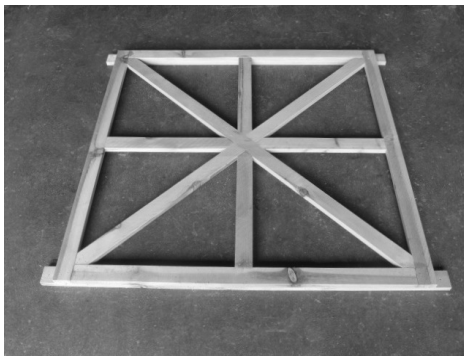

SAMSGAZEBOS™ Garden Seat Parts List

1 Top Arbor with Lattice Backdrop

2 Bottom Arbors

2 Vertical Bench Legs

1 Top Bench

1 Bottom Bench

2 Horizontal Bench Legs

1 Rear Frame

1 Horizontal Bench Support

30 Wood Screws

1 Crown Trellis