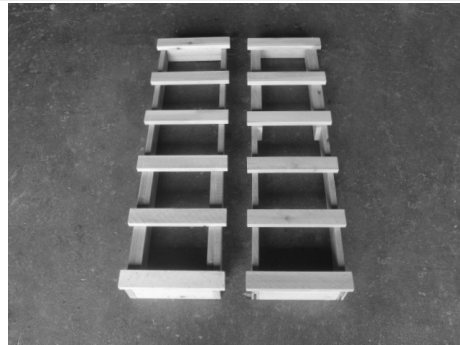

SAMSGAZEBOS™ Garden Seat Parts List

1 Top Arbor with Lattice Backdrop

2 Bottom Arbors

2 Vertical Bench Legs

1 Top Bench

1 Bottom Bench

2 Horizontal Bench Legs

1 Rear Frame

1 Horizontal Bench Support

30 Wood Screws

1 Crown Trellis