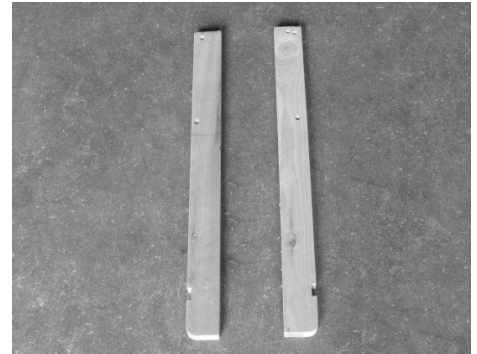

SAMSGAZEBOS™ Garden Seat Parts List

1 Top Arbor with Lattice Backdrop

2 Bottom Arbors

2 Vertical Bench Legs

1 Top Bench

1 Bottom Bench

2 Horizontal Bench Legs

1 Rear Frame

1 Horizontal Bench Support

30 Wood Screws

1 Crown Trellis