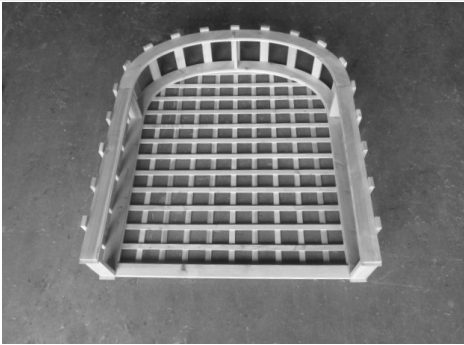

SAMSGAZEBOS™ Garden Seat Parts List

1 Top Arbor with Lattice Backdrop

2 Bottom Arbors

2 Vertical Bench Legs

1 Top Bench

1 Bottom Bench

2 Horizontal Bench Legs

1 Rear Frame

1 Horizontal Bench Support

30 Wood Screws

1 Crown Trellis