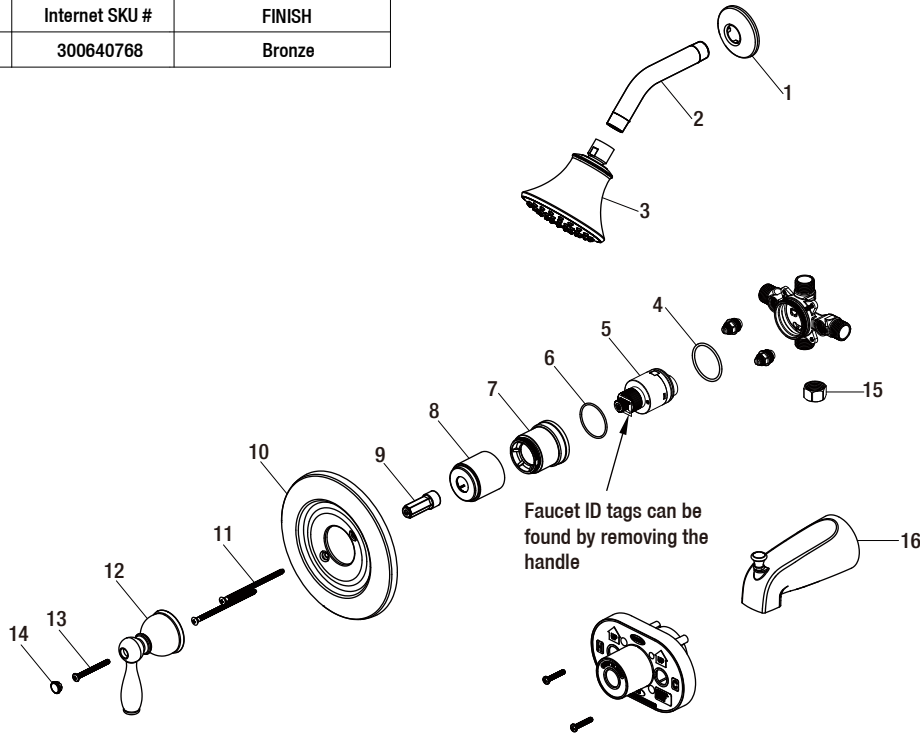

Replacement Parts List

Mandouri 1-Handle 1-Spray Tub and Shower Faucet in Bronze

MODEL	Internet SKU #	FINISH
HD873X-2227D	300640768	Bronze

Many replacement parts can be purchased online or at your local store. Please use the table below to identify the part SKU number needed, go to HOMEDEPOT.COM, and check for online and store availability. If you can't find the part you are looking for, please call 1-855-HD-GLACIER.

Part	Description	Part #	Internet SKU #	Store SKU #
1	Shower flange	RP3802627D		
2	Shower arm	RP3801927D		
3	Shower head	RP3833527D		
4	O-ring	RP60101		
5	Cartridge	RP20075	202666286	270530
6	O-ring	RP60091		
7	Bonnet	RP7043701		
8	Sleeve	RP8054027D		

Part	Description	Part #	Internet SKU #	Store SKU #
9	Inverter	RP70556		
10	Escutcheon	RP8059627D		
11	Escutcheon screw	RP5019727D		
12	Handle	RP1352527D		
13	Screw	RP50199		
14	Index	RP1000727D		
15	Plug	RP70365		
16	Spout	RP3307827D		