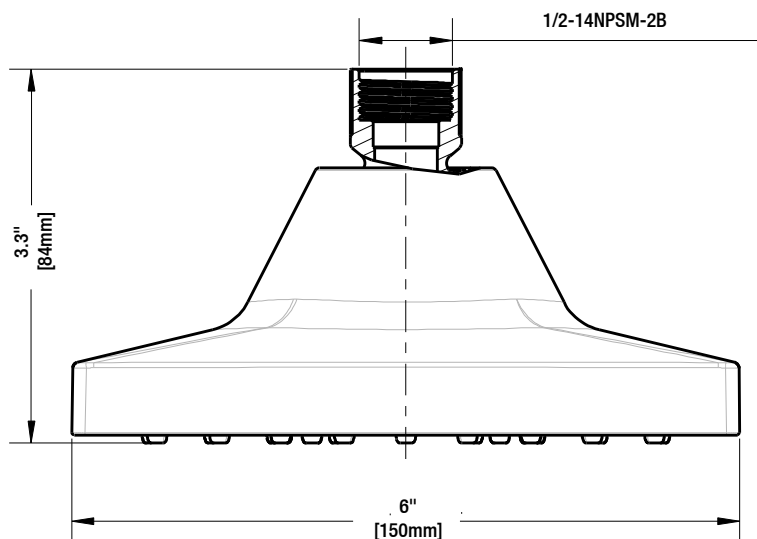

FEATURES

- 1-Spray 6 in Square LED Color Change Showerhead
- Water Generated Engine
- 1/2-14NPSM Connection
- 1.8 GPM Flow Rate
- Easy Installation

CODE COMPLIANCE

- IAPMO Certified: ASME A112.18.1/CSA B125.1
- EPA Watersense Certified

1-Spray 6 in Square LED Color Change Showerhead

MODEL	SKU #	FINISH
HD51491-X1001	1003908535	Chrome
HD51491-X1004	307953152	Brushed Nickel

WARRANTY

- Limited Lifetime warranty for the shower
- 3 Year warranty for LED component