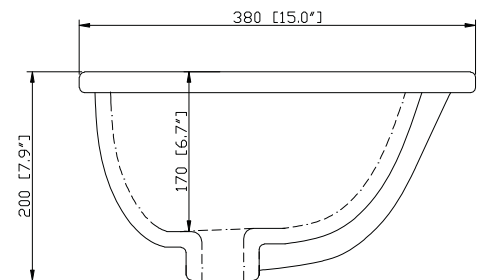

- White

Nominal Dimension

- 30W x 21.5D x 34H (inches)

Components

Mirror	14000-M24-WT	14000-MC24-WT	
Vanity Top	SUT31BK-R	SUT31GB-R	SUT31CW-R
	SUT31BK	SUT31GB	SUT31CW
Sink	CUM20WT-R	CUM18WT	CUM18LN

Product Diagrams

Nominal Dimension

- 31W x 22D x 1H inches
- 787 x 560 x 25 mm

Components

Sink	CUM18WT	CUM18LN	
Vanity	BEVERLY-V30-WT	LOFT-V30-DW	MILANO-V30-BK
	MERLOT-V30-ES	TROPICA-V30-AB	TROPICA-V30-AW
	WESTWOOD-V30-EB	WESTWOOD-V30-WW	

- WT - White
- LN - Linen

Nominal Dimension

- 18.1W x 15D x 7.9H inches
- 458 x 380 x 200 mm

Components

Drain	VC-DRAIN-CP	VC-DRAIN-BN					
Vanity Top	SUT25BK	SUT25CW	SUT25GB	SUT31BK	SUT31CW	SUT31GB	SUT37BK
	SUT37GB	SUT49BK	SUT49CW	SUT49GB	SUT37CW	SUT61BK	SUT61CW
	SUT61GB	SUT73BK	SUT73CW	SUT73GB			

Product Diagrams

Front

Side