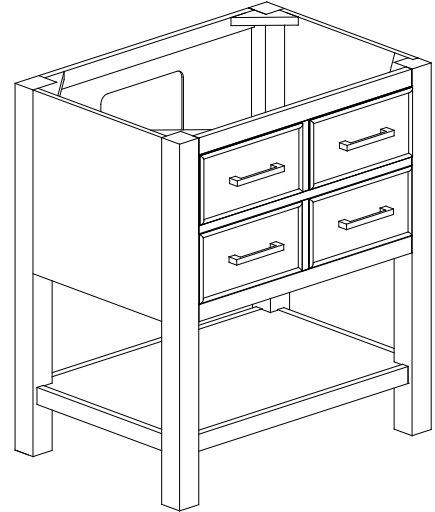

Avanity

BROOKS-V30-WT

Features

- Solid poplar frame and birch veneer plywood
- 2 soft-close drawer
- Brushed nickel finished hardware
- Adjustable height levelers
- Under counter application

Colors / Finishes

- White

Nominal Dimension

- 30W x 21.5D x 34H (inches)

Components

Mirror	14000-M24-WT	14000-MC24-WT	
Vanity Top	SUT31BK-R	SUT31GB-R	SUT31CW-R
	SUT31BK	SUT31GB	SUT31CW
Sink	CUM20WT-R	CUM18WT	CUM18LN

Product Diagrams

Nominal Dimension

- 31W x 22D x 1H inches
- 787 x 560 x 25 mm

Components

Sink	CUM18WT	CUM18LN	
Vanity	BEVERLY-V30-WT	LOFT-V30-DW	MILANO-V30-BK
	MERLOT-V30-ES	TROPICA-V30-AB	TROPICA-V30-AW
	WESTWOOD-V30-EB	WESTWOOD-V30-WW	

- WT - White
- LN - Linen

Nominal Dimension

- 18.1W x 15D x 7.9H inches
- 458 x 380 x 200 mm

Components

Drain	VC-DRAIN-CP	VC-DRAIN-BN					
Vanity Top	SUT25BK	SUT25CW	SUT25GB	SUT31BK	SUT31CW	SUT31GB	SUT37BK
	SUT37GB	SUT49BK	SUT49CW	SUT49GB	SUT37CW	SUT61BK	SUT61CW
	SUT61GB	SUT73BK	SUT73CW	SUT73GB			