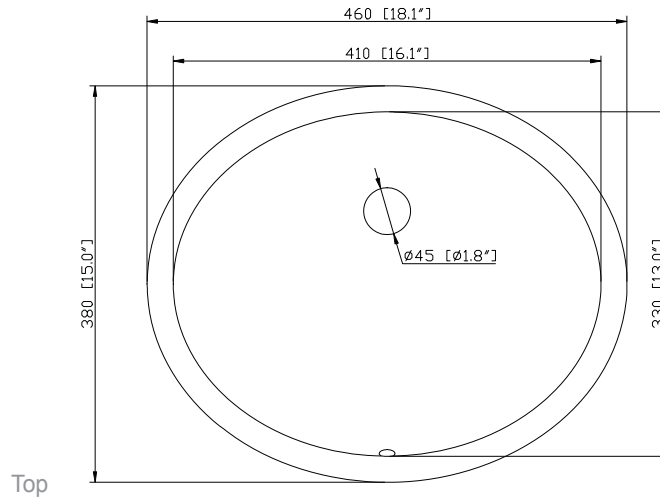

- White

Nominal Dimension

- 30W x 21.5D x 34H (inches)

Components

Mirror	14000-M24-WT	14000-MC24-WT	
Vanity Top	SUT31BK-R	SUT31GB-R	SUT31CW-R
	SUT31BK	SUT31GB	SUT31CW
Sink	CUM20WT-R	CUM18WT	CUM18LN

Product Diagrams

Nominal Dimension

- 31W x 22D x 1H inches
- 787 x 560 x 25 mm

Components

Sink	CUM18WT	CUM18LN	
Vanity	BEVERLY-V30-WT	LOFT-V30-DW	MILANO-V30-BK
	MERLOT-V30-ES	TROPICA-V30-AB	TROPICA-V30-AW
	WESTWOOD-V30-EB	WESTWOOD-V30-WW	

- WT - White
- LN - Linen

Nominal Dimension

- 18.1W x 15D x 7.9H inches
- 458 x 380 x 200 mm

Components

Drain	VC-DRAIN-CP	VC-DRAIN-BN					
Vanity Top	SUT25BK	SUT25CW	SUT25GB	SUT31BK	SUT31CW	SUT31GB	SUT37BK
	SUT37GB	SUT49BK	SUT49CW	SUT49GB	SUT37CW	SUT61BK	SUT61CW
	SUT61GB	SUT73BK	SUT73CW	SUT73GB			

Product Diagrams

Front

Side