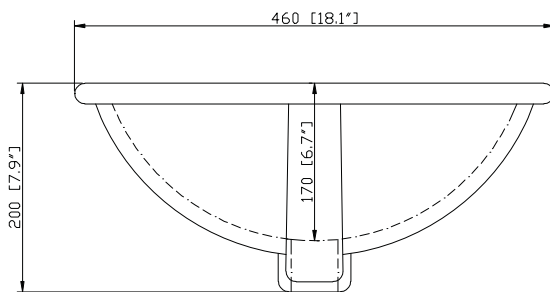

- White

Nominal Dimension

- 30W x 21.5D x 34H (inches)

Components

Mirror	14000-M24-WT	14000-MC24-WT	
Vanity Top	SUT31BK-R	SUT31GB-R	SUT31CW-R
	SUT31BK	SUT31GB	SUT31CW
Sink	CUM20WT-R	CUM18WT	CUM18LN

Product Diagrams

Nominal Dimension

- 31W x 22D x 1H inches
- 787 x 560 x 25 mm

Components

Sink	CUM18WT	CUM18LN	
Vanity	BEVERLY-V30-WT	LOFT-V30-DW	MILANO-V30-BK
	MERLOT-V30-ES	TROPICA-V30-AB	TROPICA-V30-AW
	WESTWOOD-V30-EB	WESTWOOD-V30-WW	

- WT - White
- LN - Linen

Nominal Dimension

- 18.1W x 15D x 7.9H inches
- 458 x 380 x 200 mm

Components

Drain	VC-DRAIN-CP	VC-DRAIN-BN					
Vanity Top	SUT25BK	SUT25CW	SUT25GB	SUT31BK	SUT31CW	SUT31GB	SUT37BK
	SUT37GB	SUT49BK	SUT49CW	SUT49GB	SUT37CW	SUT61BK	SUT61CW
	SUT61GB	SUT73BK	SUT73CW	SUT73GB			

Product Diagrams

Front

Side