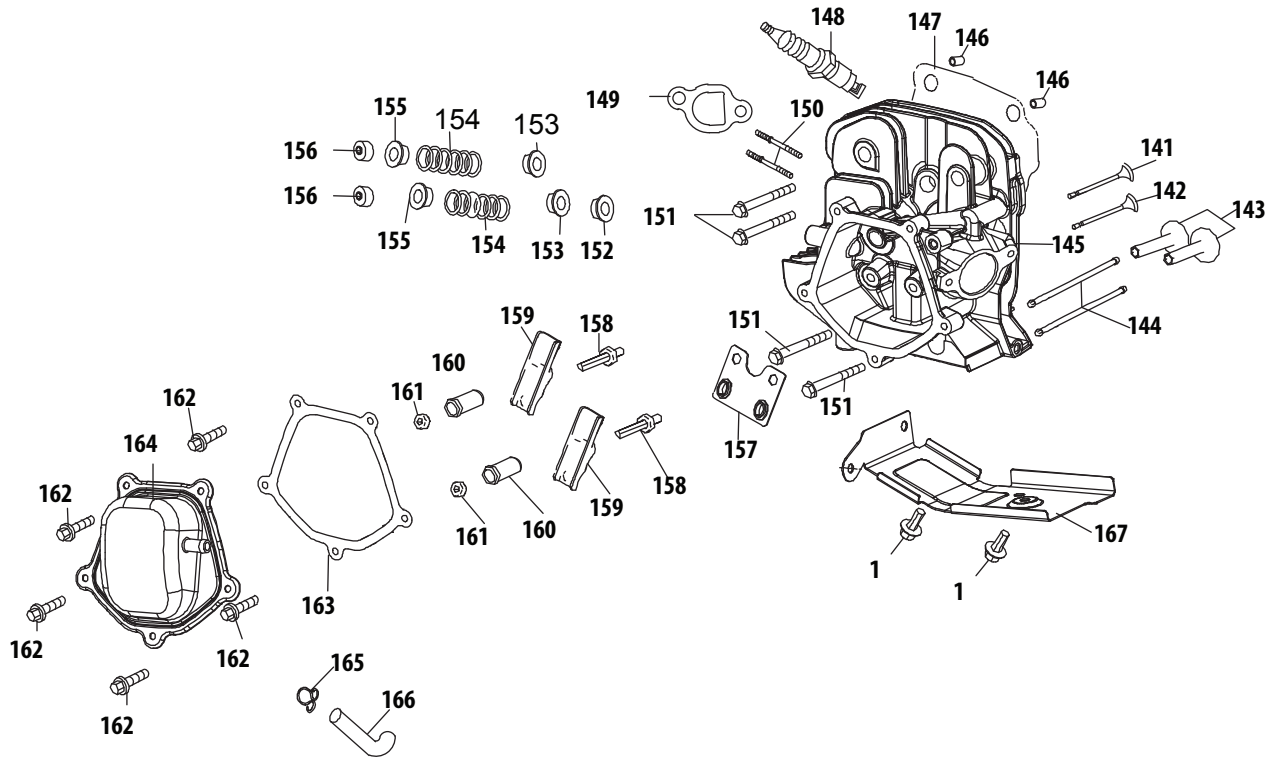

478-SUC Cylinder Head

478-SUC Cylinder Head

Ref.	Part Number	Description
1	710-04915	BOLT M6x12
141	751-14204	EXHAUST VALVE
142	751-14203	INTAKE VALVE
143	951-11962	TAPPET
144	751-14205	PUSH ROD
145	751-14206	CYLINDER HEAD
146	715-04097	DOWEL PIN 12x20
147	951-12076	GASKET, CYLINDER HEAD
148	951-10292	SPARK PLUG/F6RTC
149	951-11212	EXHAUST PIPE GASKET
150	710-04964	STUD M8x48.5
151	710-04965	BOLT M10x1.25x80
152	951-11964	VALVE SEAL (INTAKE)
153	951-12077	VALVE SPRING RETAINER(INTAKE)

Ref.	Part Number	Description
154	951-12078	VALVE SPRING
155	951-12080	VALVE SPRING RETAINER
156	951-12081	EXHAUST LASH CAP
157	951-11965A	PUSH ROD GUIDE
158	710-04962	BOLT, PIVOT
159	951-11966	ROCKER ARM
160	751-11123	ADJUSTING NUT ,VALVE
161	751-11124	NUT, PIVOT LOCKING
162	710-05054	VALVE COVER BOLT
163	951-11967	VALVE COVER GASKET
164	951-11220	VALVE COVER
165	726-04101	BREATHER HOSE CLAMP
166	751-14982	BREATHER HOSE
167	951-11180	AIR SHIELD