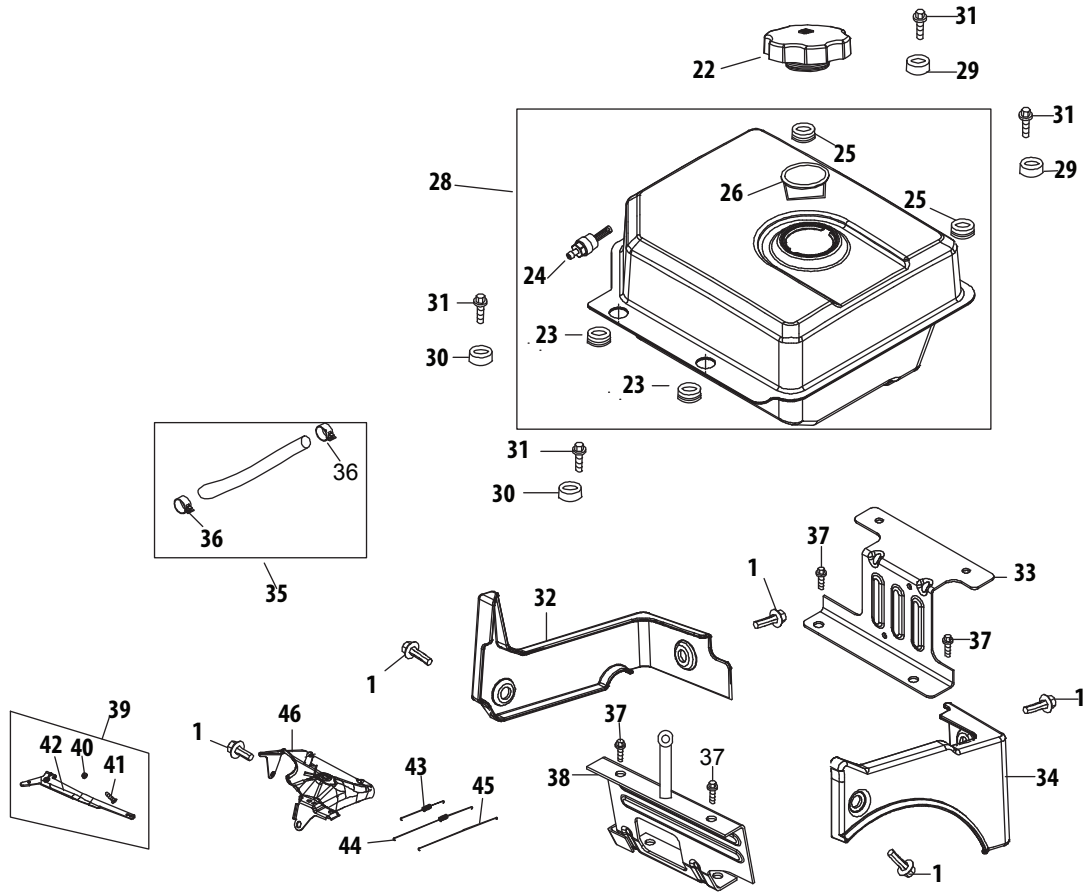

478-SUC Fuel Tank & Mounting

Ref.	Part Number	Description
22	951-12533	FUEL CAP ASSEMBLY
23	736-04451	VIBRATION PAD
24	951-10651	DRAIN PIPE
25	736-04450	VIBRATION PAD
26	951-11933	FUEL LEVEL INDICATOR
28	951-11201	FUEL TANK ASSEMBLY
29	750-05312	BUSH, GAS TANK
30	750-05313	BUSH, GAS TANK
31	710-04970	BOLT M8×20
32	951-11184	GOVERNOR COVER
33	951-11183	REAR MOUNTING BRACKET ASSY.
34	951-12385	DECORATE COVER

Ref.	Part Number	Description
35	951-11200	FUEL HOSE
36	951-11700	FUEL HOSE CLAMP
37	710-04921	BOLT M8×14
38	951-11182	GAS TANK SUPPORT BRACKET
39	951-14200	GOVERNOR LEVER
40	712-05015	NUT M6
41	710-04908	GOVERNOR ARM BOLT
42	951-14200	GOVERNOR ARM
43	951-11202	GOVERNOR SPRING
44	951-11203	THROTTLE LINKAGE SPRING
45	951-11204	THROTTLE LINKAGE
46	951-11213	PRIMER BRACKET