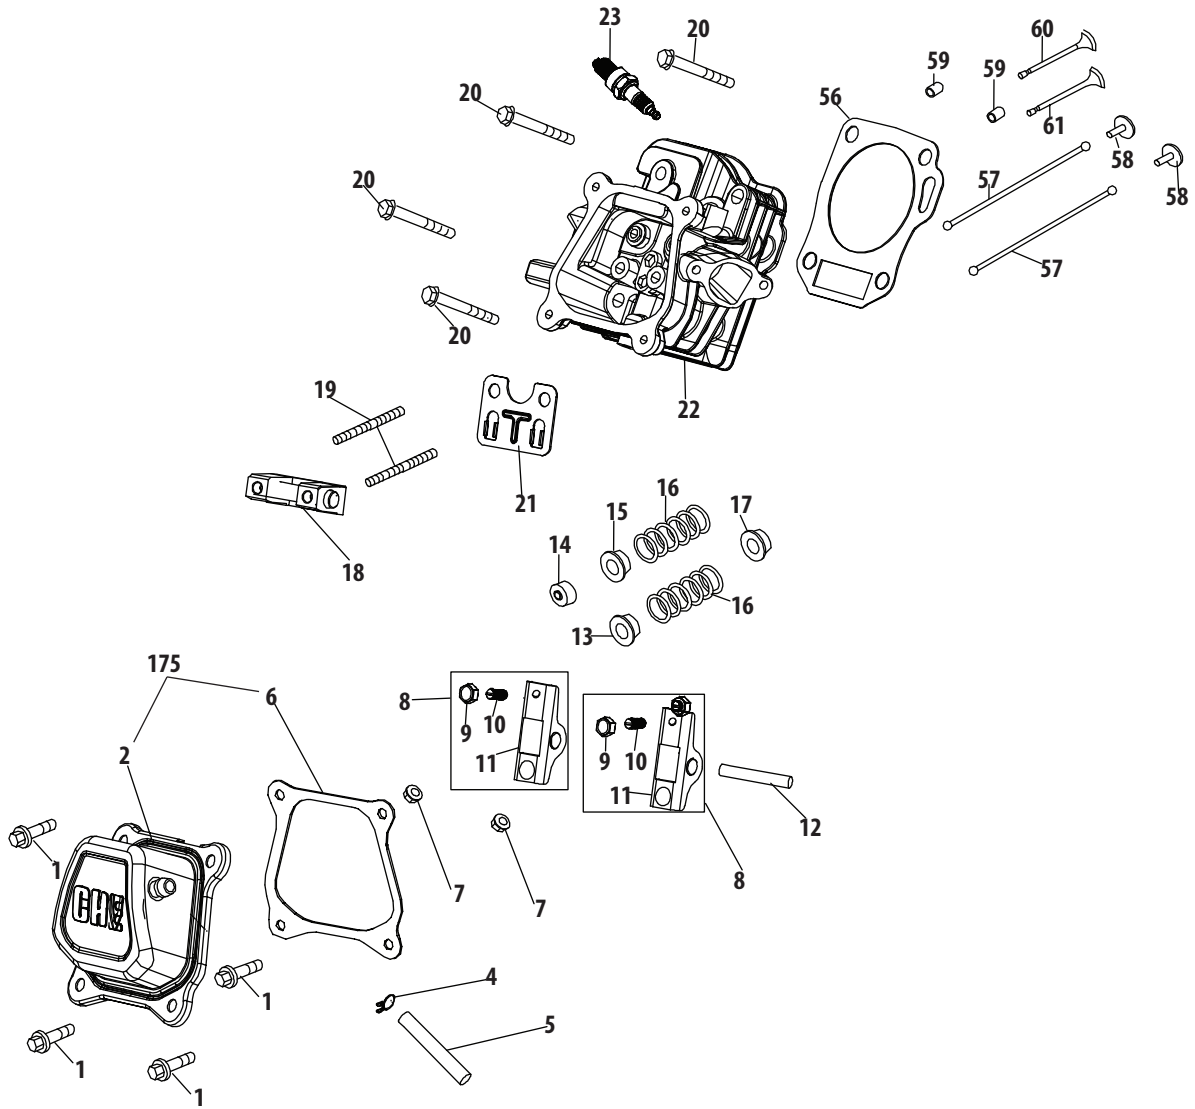

375-SU Cylinder Head

177 - Complete Engine

178 - Gasket Kit - External

179 - Gasket Kit - Complete

375-SU Cylinder Head

Ref.	Part Number	Description	Ref.	Part Number	Description
1	710-04968	Bolt M6×16	21	908-05066	Push Rod Guide
2	908-05028	Valve Cover	22	951-05136	Cylinder Head Assembly (Incl.7,9-19,21,22,60,61)
4	726-04101	Clamp, Fuel Hose	23	951-10292	Spark Plug/F6Rtc
5	951-14074	Breather Hose	56	921-04674	Gasket, Cylinder Head
6	921-04673	Valve Cover Gasket	57	751-14370	Kit-Push Rod
7	712-05015	Nut M6	58	951-14470	Tappet
8	951-05041	Rocker Arm Assembly	59	715-04122	Dowel Pin 12×16
9	910-06091	Valve Clearance Adjustment Screws	60	951-10647A	Valve Kit
10	912-05050	Adjust Nut	61	951-10647A	Valve Kit
11	951-12372	Rocker Arm	175	951-05134	Valve Cover Kit (Incl.2,6)
12	951-14374	Rocker Arm Pivot Shaft	177	952Z375-SU	Complete Engine
13	951-12000	Valve Spring Retainer (Intake)	178	951-05133	Gasket Kit - External (Incl.6,32,38-40,44)
14	951-12002	Exhaust Lash Cap	179	651-05132	Gasket Kit - Complete (Incl.6,32,38-40,44,56, 72-73,89,95,98,100)
15	951-12003	Valve Spring Retainer (Exhaust)			
16	951-12004	Valve Spring			
17	951-11894	Valve Seal (Intake)			
18	951-14373	Rocker Arm Pivot Block			
19	910-06092	Bolt, Pivot			
20	910-06158	Bolt M10×1.25×60