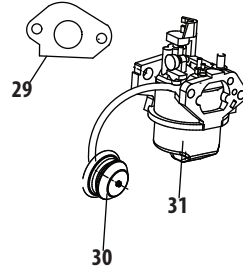

370-SUC Carburetor

135 - Carburetor Kit - Deni

136 - Carburetor Kit - Huayi

370-SUC Carburetor

Ref.	Part Number	Description
25	710-04939	Stud M6×117
26	710-04910	Stud M6×105
27	951-11567	Carburetor Insulator Gasket
28	951-11896	Carburetor Insulator
29	951-11569A	Carburetor Gasket
30	951-10639A	Primer Assembly
30	951-11824	Primer Bulb
31	951-14026A	Carburetor Assembly: - Huayi
31	951-14027A	Carburetor Assembly: - Deni
32	951-11897	Carburetor Gasket Plate
33	951-11112	Choke Control Bracket
135	951-14154	Carburetor Kit - Deni (Incl. h,n,o,p,q,r,s,t,v,x)
136	951-12788A	Carburetor Kit - Huayi (Incl. h,n,o,p,q,r,s,t,v,x)
a	n/a	Choke Shaft
b	n/a	Choke Plate
c	n/a	Throttle Shaft
d	n/a	Throttle Plate
e	710-05469	Screw M3×6
f	736-04638	Lock Washer

Ref.	Part Number	Description
g	n/a	Gasket, Throttle Plate
h	n/a	Idle Jet Assembly (0.45)
i	n/a	Idle Speed Adjusting Screw
j	n/a	Mixture Screw
k	951-11699	Primer Hose
l	951-11906	Hose Clamp
m	n/a	Carburetor Body
n	n/a	Float Pin
o	n/a	Emulsion Tube (P19-010)
p	951-12875	Needle Valve - Huayi
p	751-14049	Needle Valve - Deni
q	n/a	Main Jet (#74)
r	n/a	Needle Valve Spring
s	n/a	Float
t	951-11589	Fuel Bowl O-Ring
u	n/a	Fuel Bowl
v	951-11348	Fuel Bowl Mounting Bolt Gasket
w	710-04938	Fuel Bowl Mounting Bolt
x	951-11349	Fuel Drain Bolt Gasket
y	710-04945	Fuel Drain Bolt