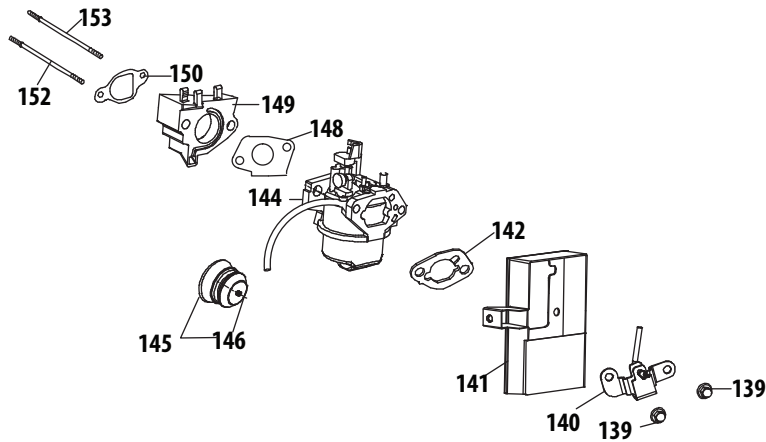

483-SUC Carburetor

Ref.	Part Number	Description
139	712-05015	NUT M6
140	951-11192	CHOKE CONTROL
141	751-14981	HEATER BOX
142	751-14980	GASKET,AIR CLEANER
144	951-05273	CARBURETOR ASSEMBLY
145	951-10639A	PRIMER ASSEMBLY
146	951-11824	PRIMER
148	951-11223	CARBURETOR GASKET
149	951-11316	CARBURETOR INSULATOR
150	951-11315	CARBURETOR INSULATOR GASKET
151	951-11317	AIR SHIELD
152	710-05056	STUD M6-8x118
153	710-05392	STUD M6-8x100
a	n/a	CHOKE SHAFT
b	736-04638	LOCK WASHER
c	710-05469	SCREW M3x6
d	n/a	CHOKE PLATE
e	n/a	THROTTLE SHAFT
f	n/a	THROTTLE PLATE
g	n/a	GASKET

Ref.	Part Number	Description
h	n/a	THROTTLE SHAFT COVER
i	n/a	IDLE JET RIVET
j	n/a	IDLE JET ASSEMBLY
k	n/a	IDLE SPEED ADJUSTING SCREW
l	n/a	WASTE PIPE
m	n/a	PRIMER PIPE
n	n/a	CARBURETOR BODY
o	n/a	FLOAT PIN
p	n/a	EMULSION TUBE
q	n/a	NEEDLE VALVE
r	n/a	MAIN JET
s	n/a	NEEDLE VALVE SPRING
t	n/a	FLOAT
u	951-11970	FUEL BOWL GASKET
v	n/a	FUEL BOWL
w	951-11348	FUEL BOWL GASKET
x	710-04945	FUEL BOWL MOUNTING BOLT
y	951-11349	FUEL DRAIN PLUG GASKET
z	710-04938	FUEL DRAIN PLUG