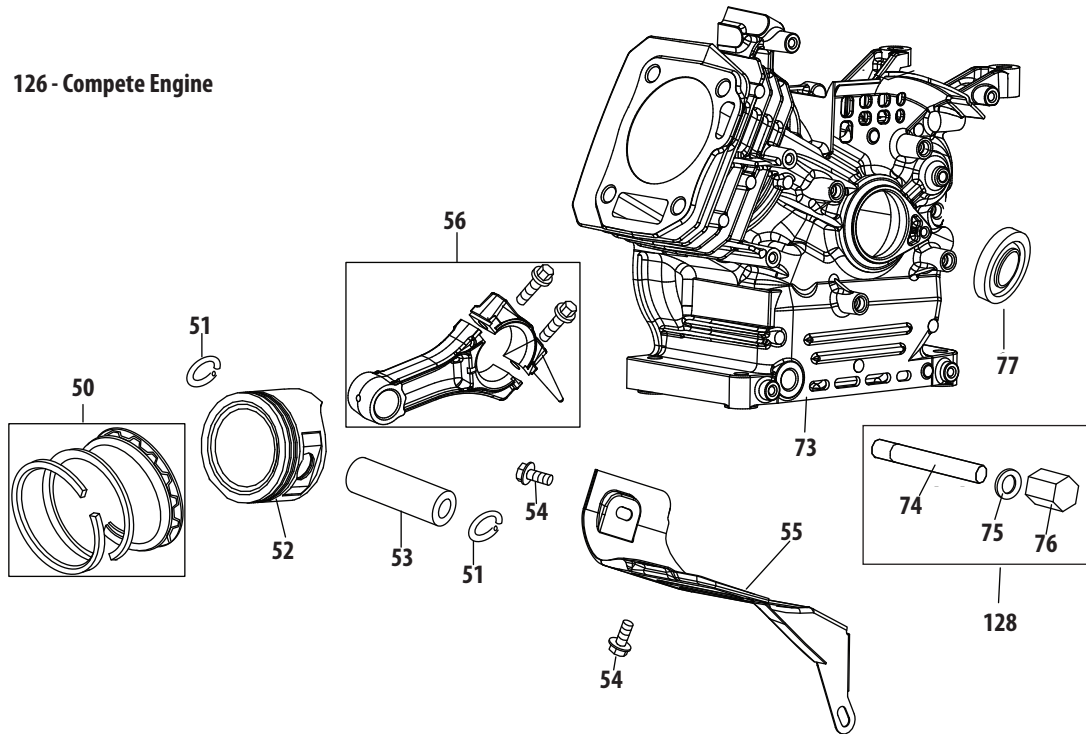

126 - Complete Engine