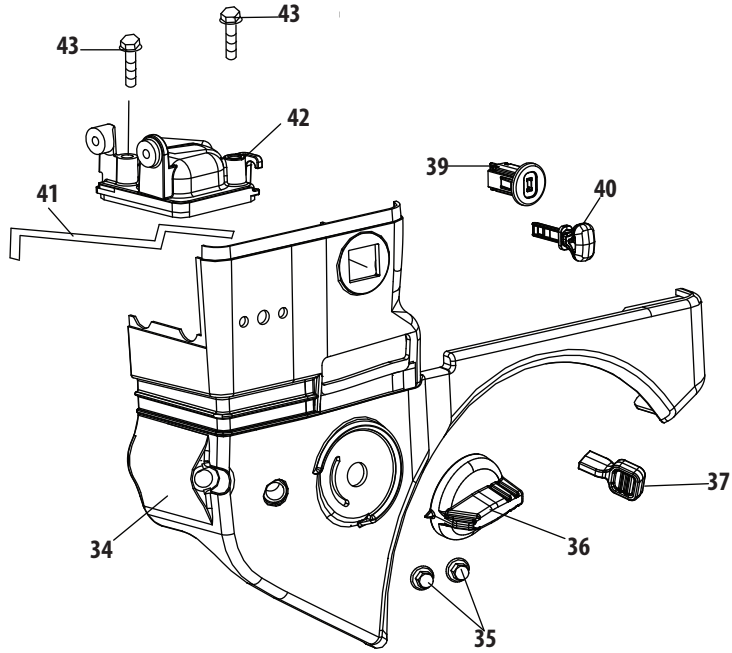

170-SU Engine Shroud

Ref.	Part Number	Description
34	951-10634	Air Cleaner Housing
35	712-04213	Nut
36	951-11284	Choke Knob
37	951-10757	Throttle Control Knob
39	951-10637	Engine Switch Base
40	731-05632	Key
41	951-10640	Choke Linkage
42	951-10635	Heater Box
43	710-04943	Bolt M6×28