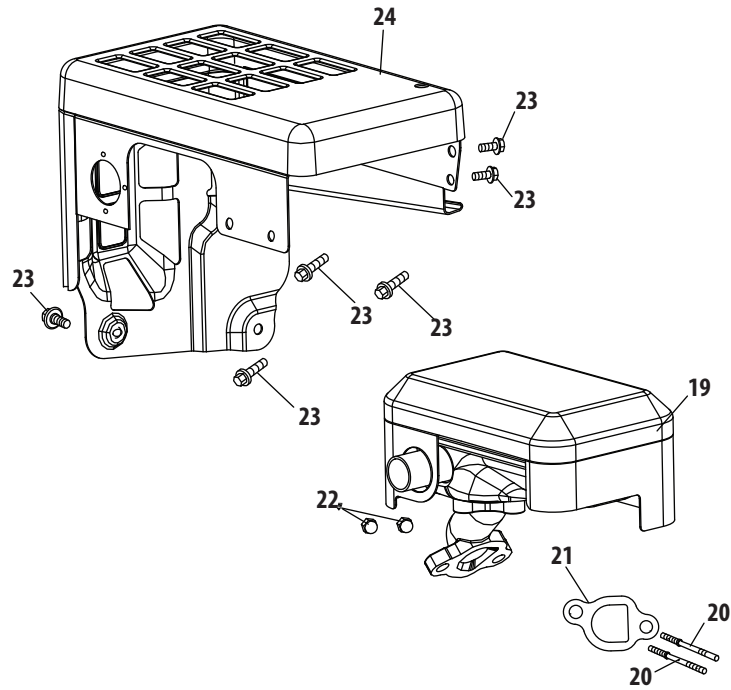

Engine Model 265-SUA Muffler Assembly

Ref.	Part Number	Description
19	951-11282	Muffler Assembly
20	710-05001	Stud M8×36
20	751-14190	Muffler Stud Kit
21	951-11289	Exhaust Pipe Gasket
22	712-04214	Nut, M8
23	710-04915	Bolt M6×12
24	951-10642B	Muffler Shield