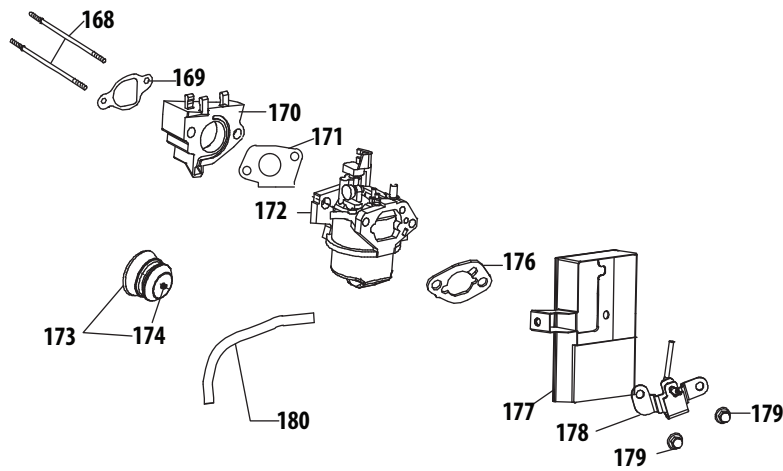

Ref.	Part Number	Description
168	710-04963	STUD M6-8x104
169	951-11225	CARBURETOR INSULATOR GASKET
170	951-11222	CARBURETOR INSULATOR
171	951-11223	CARBURETOR GASKET
172	951-05275	CARBURETOR ASSEMBLY
173	951-10639A	PRIMER ASSEMBLY
174	951-11824	PRIMER
176	751-14980	GASKET,AIR CLEANER
177	751-14728	HEATER BOX
178	951-11192	CHOKE CONTROL
179	712-05015	NUT M6
180	751-14983	FUEL HOSE 3.2x6.5x240
172	951-05275	CARBURETOR ASSEMBLY
a	n/a	CHOKE SHAFT
b	736-04638	LOCK WASHER
c	710-05469	SCREW M3x6
d	n/a	CHOKE PLATE
e	n/a	THROTTLE SHAFT
f	n/a	THROTTLE PLATE
g	n/a	GASKET

Ref.	Part Number	Description
h	n/a	THROTTLE SHAFT COVER
i	n/a	IDLE JET RIVET
j	n/a	IDLE JET ASSEMBLY
k	n/a	IDLE SPEED ADJUSTING SCREW
l	n/a	WASTE PIPE
m	n/a	PRIMER PIPE
n	n/a	CARBURETOR BODY
o	n/a	FLOAT PIN
p	n/a	EMULSION TUBE
q	n/a	NEEDLE VALVE
r	n/a	MAIN JET
s	n/a	NEEDLE VALVE SPRING
t	n/a	FLOAT
u	951-11970	FUEL BOWL GASKET
v	n/a	FUEL BOWL
w	951-11348	FUEL BOWL GASKET
x	710-04945	FUEL BOWL MOUNTING BOLT
y	951-11349	FUEL DRAIN PLUG GASKET
z	710-04938	FUEL DRAIN PLUG