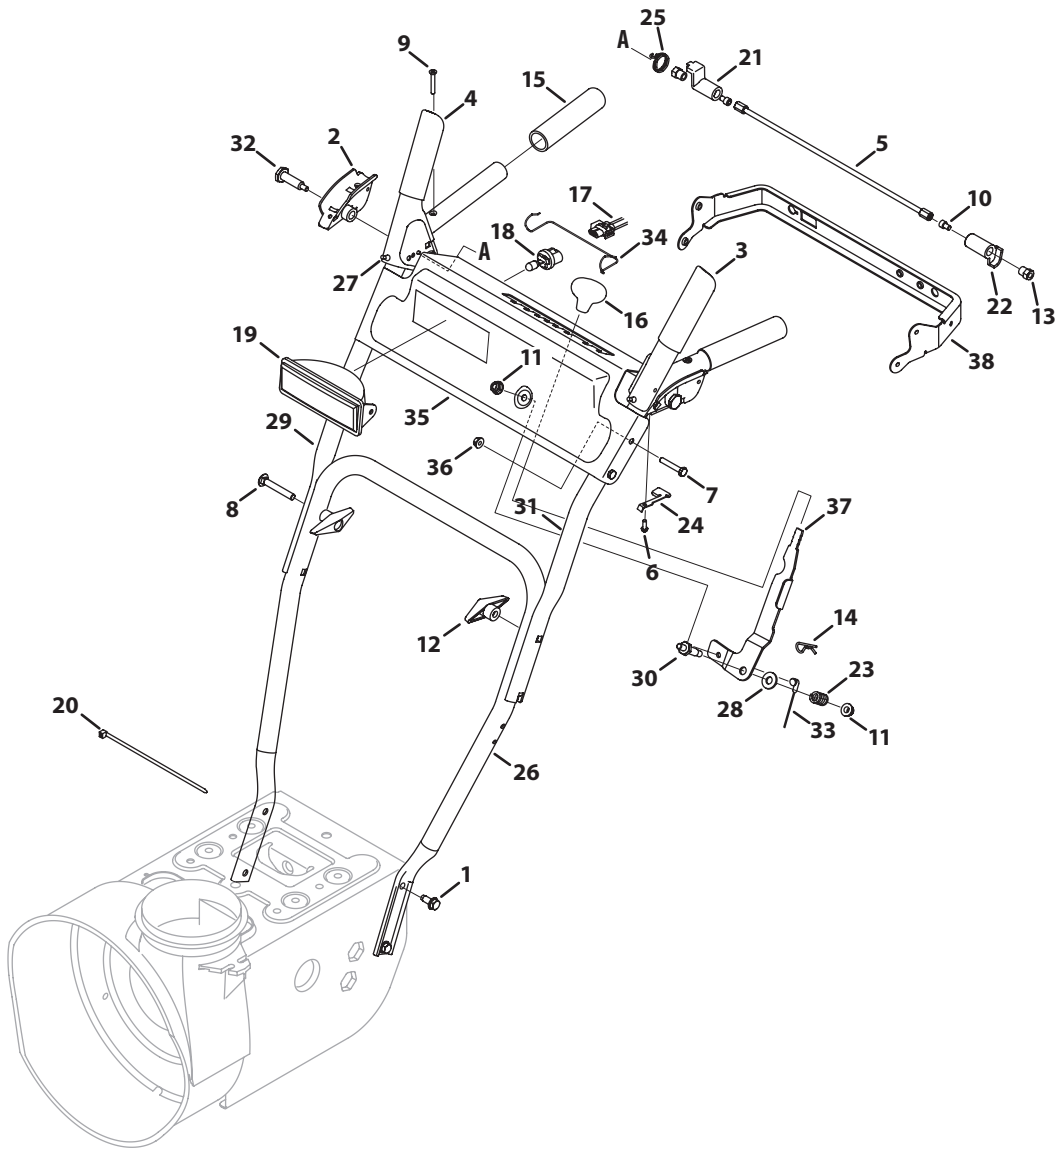

# E/F-Style Panel

Ref.	Part Number	Description
1	710-04484	Taptite Screw, 5/16-18 x .750
2	631-04133A	Clutch Lock Handle Assembly, LH
—	631-04134B	Clutch Lock Handle Assembly, RH
3	684-04105C	Engagement Assembly, LH
4	684-04106C	Engagement Assembly, RH
5	684-04250	Clutch Pivot Lock Rod Assembly
6	710-04326	Hex Washer Screw, #8-16 x .50
7	710-04586	Hex Washer Screw, 1/4-20 x .625
—	710-0606	Hex Head Screw, 1/4-20 x 1.50 +
8	710-0572	Carriage Screw, 5/16-18 x 2.25
9	710-1233	Machine Screw, #10-24 x 1.375
10	710-3069	Socket Screw, 1/4-20 x .50
11	712-04063	Flange Lock Nut, 5/16-18
12	920-0284	Wing Knob
—	720-05090	Wing Knob, ORG
13	712-04081A	Hex Nut, 1/4-20
14	914-0145	Click Pin, .092 x 1.64
15	720-0274	Grip, 1.0 ID x 5.0 LG
—	720-05091	Grip, 1.0 ID x 5.0 LG, ORG
16	720-04039	Shift Knob
—	720-05092	Shift Knob, ORG
17	725-05153	Snow Thrower Harness ^