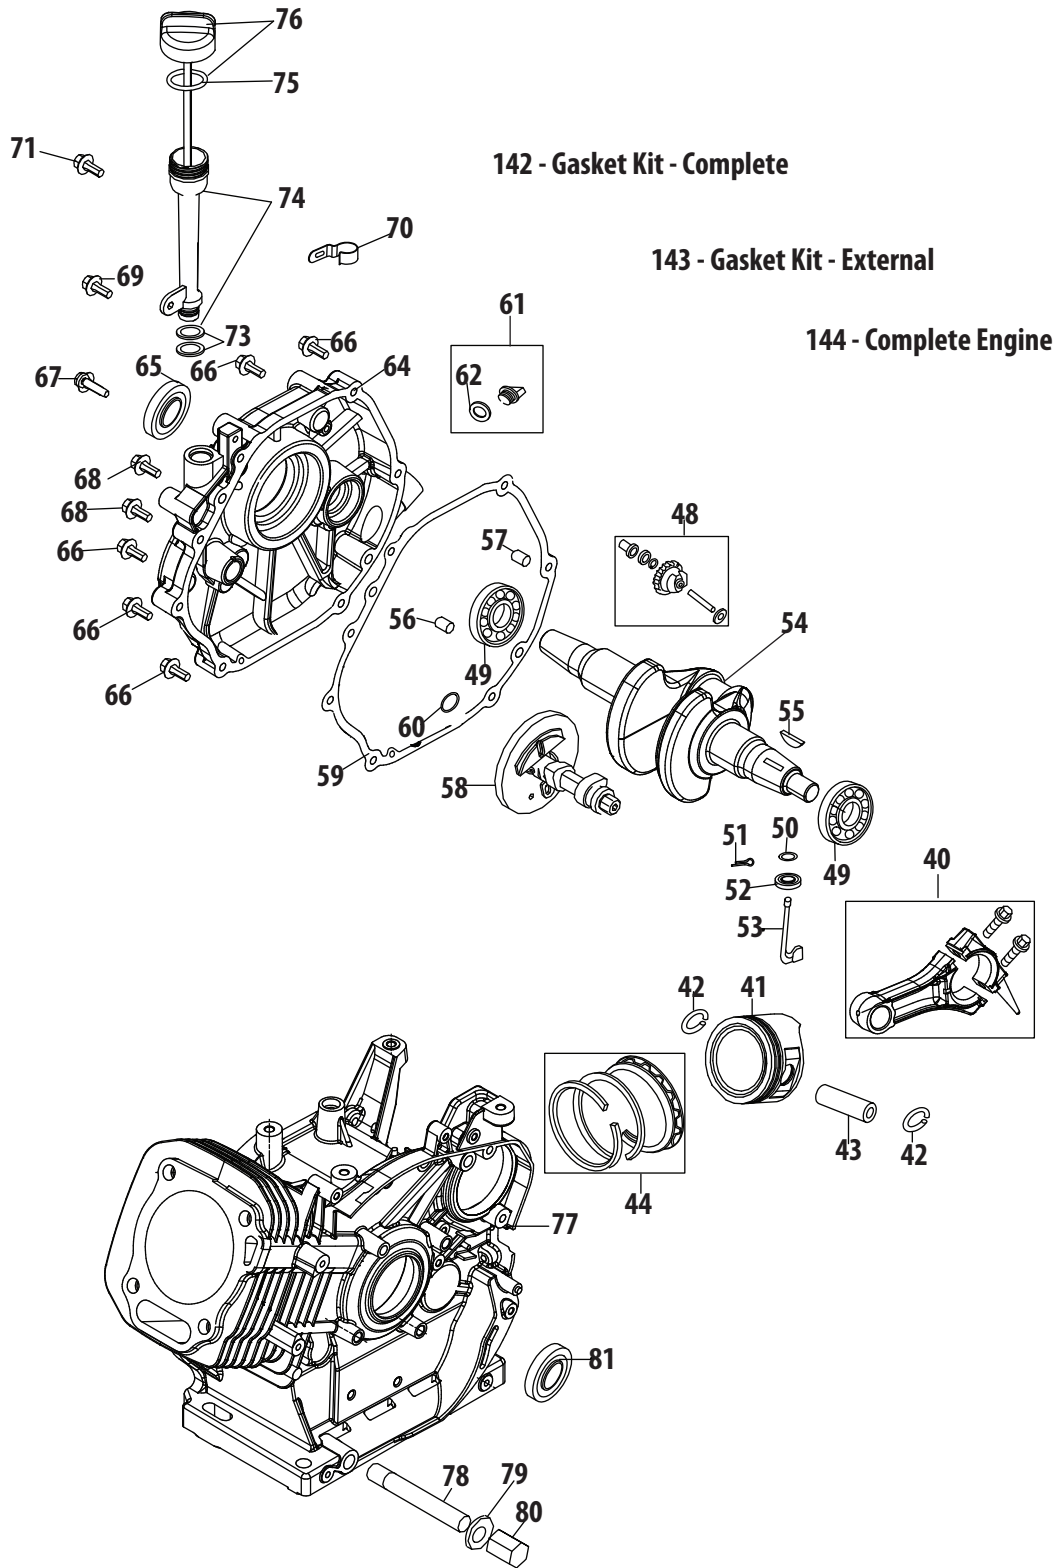

478-SUB Crankcase

478-SUB Crankcase

Ref.	Part Number	Description	Ref.	Part Number	Description
40	951-12066	Connecting Rod Assembly	66	710-04971	Bolt M8×38
41	951-12043	Piston	67	710-04972	Bolt M8×45
42	951-11632	Piston Pin Snap Ring	68	710-05052	Bolt M8×35
43	951-12044	Piston Pin	69	710-04968	Bolt M6×16
44	951-12387	Piston Ring Set	70	951-11320	Dipstick Clamp
48	751-12068	Governor Gear/Shaft Assembly	71	710-05349	Bolt M6×8
49	951-12069	Radial Ball Bearing	73	951-11904	Oil Fill Tube O-Ring
50	736-04453	Washer 8×20×0.8	74	951-12073	Oil Fill Tube Assembly
51	714-04077	Cotter Pin	75	951-11381	Dipstick O-Ring
52	951-11958	Governor Seal	76	951-11971A	Dipstick Assembly
53	951-12071	Governor Arm Shaft	77	951-11230	Crankcase Kit
54	951-11229	Crankshaft Kit (Incl. 49,54,55,65,81)			(Incl. 49,52,77,81)
55	951-10307	Woodruff Key		951-11187	Short Block Assembly
56	715-04102	Dowel Pin 9×12			(Incl. 40-44,48-68,77-81,103, 106,107,109,111,124,130-132)
57	715-04092	Dowel Pin 7×14	78	951-11350	Oil Drain Pipe
58	951-12072	Camshaft Assembly	79	736-04440	Washer 10×16×1.5
59	951-11374	Crankcase Cover Gasket	80	710-04906	Oil Drain Plug
60	736-04545	Washer 16×24×0.5	81	751-11498	Oil Seal 30×46×8
61	951-11283	Oil Fill Plug Assembly	142	951-11209	Gasket Kit - Complete
62	951-11577	O-Ring			(Incl. 52,59,65,79,81,107, 109,124,130-132)
64	951-12395	Crankcase Cover	143	951-11210	Gasket Kit - External
64	951-11228	Crankcase Cover Kit (Incl. 49,59,50,64-68)			(Incl. 79,109,124,130-132)
65	951-11372	Oil Seal, 30×46×8	144	952Z478-SUB	Complete Engine