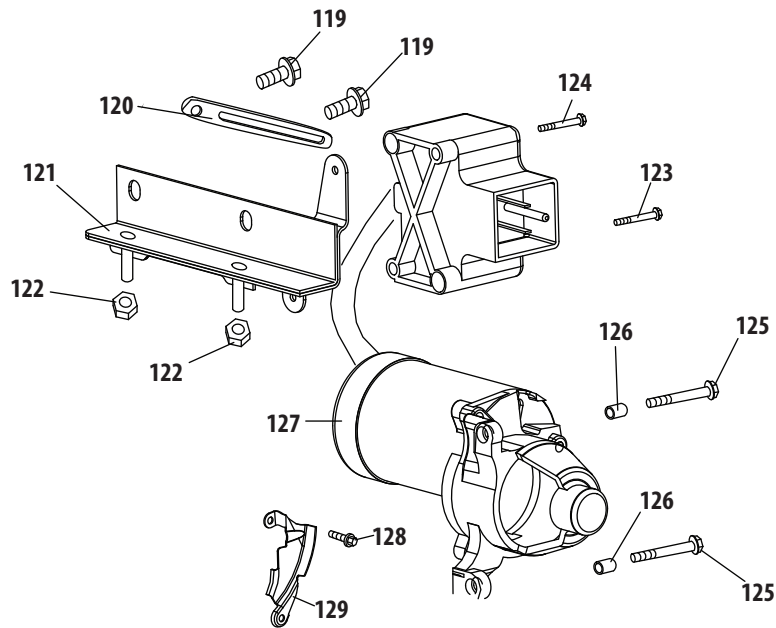

Ref.	Part Number	Description
119	710-04914	Bolt M6×10
120	951-11680	Wire Clip
121	951-11114	Switch Housing Mounting Bracket
122	712-05015	Nut, M6
123	710-04935	Bolt M4×60
124	710-04965	Bolt M4×55
125	710-05182	Bolt M6×32
126	715-04088	Dowel Pin 8×8
127	951-10645A	Electric Starter
128	710-04915	Bolt M6×12
129	951-11109	Blower Housing Shield