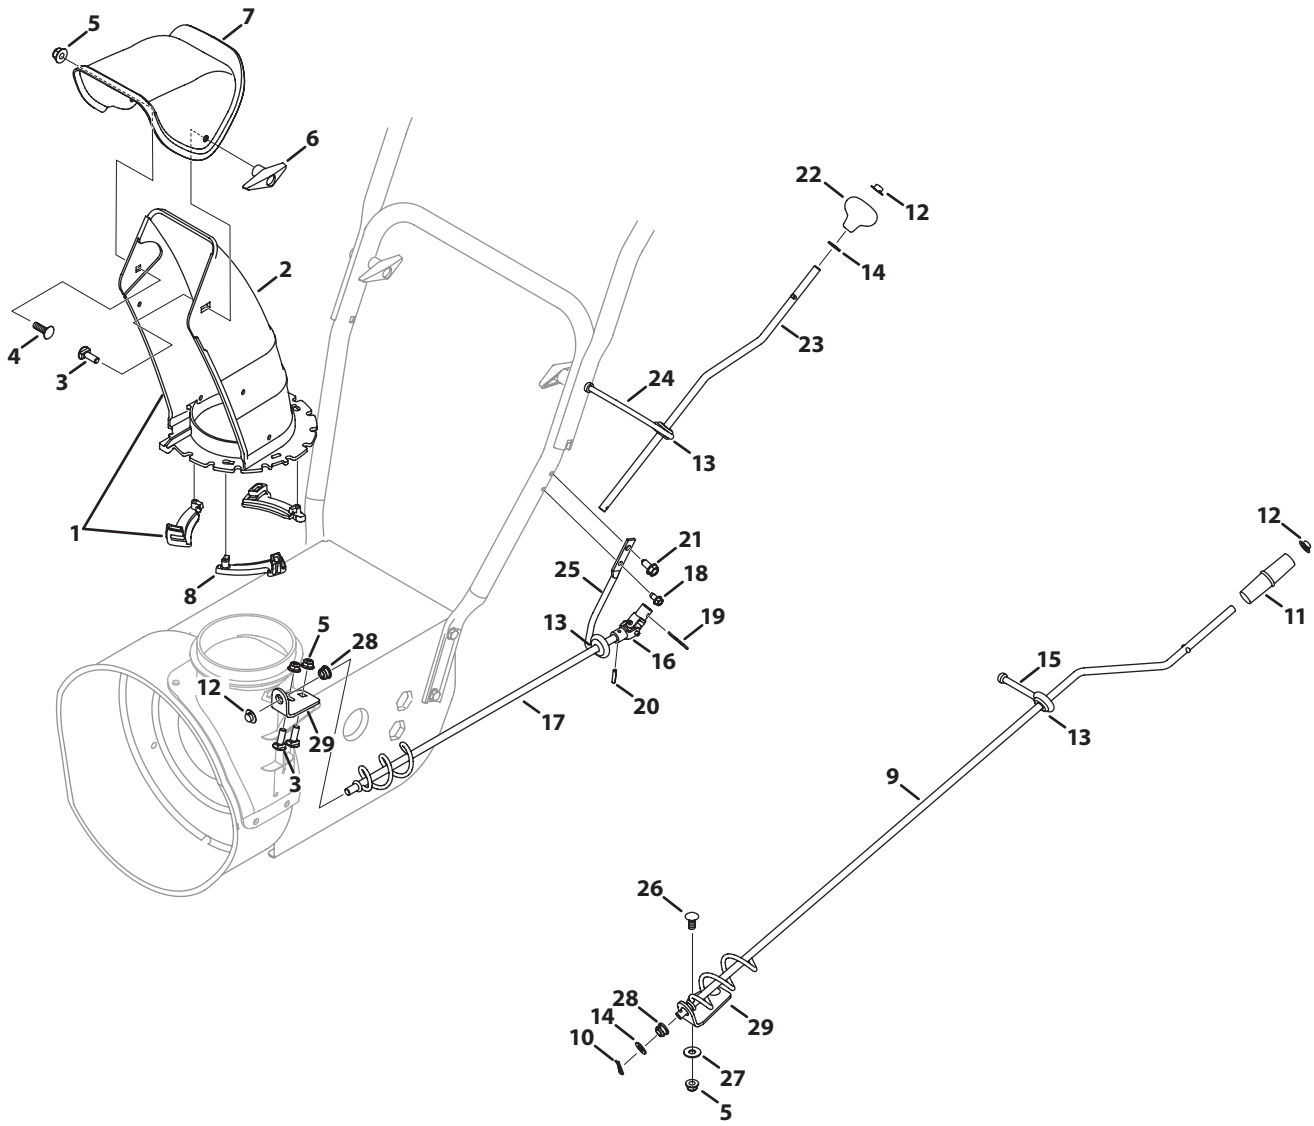

Standard 2-Way Chute

Ref.	Part Number	Description
1	631-04131B	Lower Chute Assembly
2	731-04912B	Lower Chute
3	710-04071	Carriage Bolt, 5/16-18 x 1.00
4	710-0451	Carriage Bolt, 5/16-18 x .750
5	712-04063	Flange Lock Nut, 5/16-18
6	920-0284	Wing Knob
—	720-05090	Wing Knob, ORG
7	731-04426A	Upper Chute
8	731-04869A	Flange Keeper
9	684-04104	Chute Crank
10	914-0104	Cotter Pin, .072 x 1.13
11	720-0201A	Crank Knob
12	926-0100	Push Cap, 3/8
13	735-0234	Rubber Grommet
14	936-0185	Flat Washer, .375 x .738 x .063
15	747-04263	Eye Bolt
16	684-04350	Joint Assembly
17	684-04351	Chute Crank
18	710-0599	Taptite Screw, 1/4-20 x .500
19	914-0101	Cotter Pin, .08 x 1.42
20	715-04095	Pin, .156 x .875
21	710-04484	Taptite Screw, 5/16-18 x 2.25
22	720-04102	Shift Knob
23	747-05154	Upper Chute Rod
24	747-05157	Chute Rod Eye Bolt
25	747-05159	Lower Chute Rod
26	710-0276	Carriage Screw, 5/16-18 x 1.00
27	936-0159	Flat Washer, .349 x .879 x .063
28	941-0475	Plastic Bushing, .380 ID
29	784-5647	Chute Crank Bracket