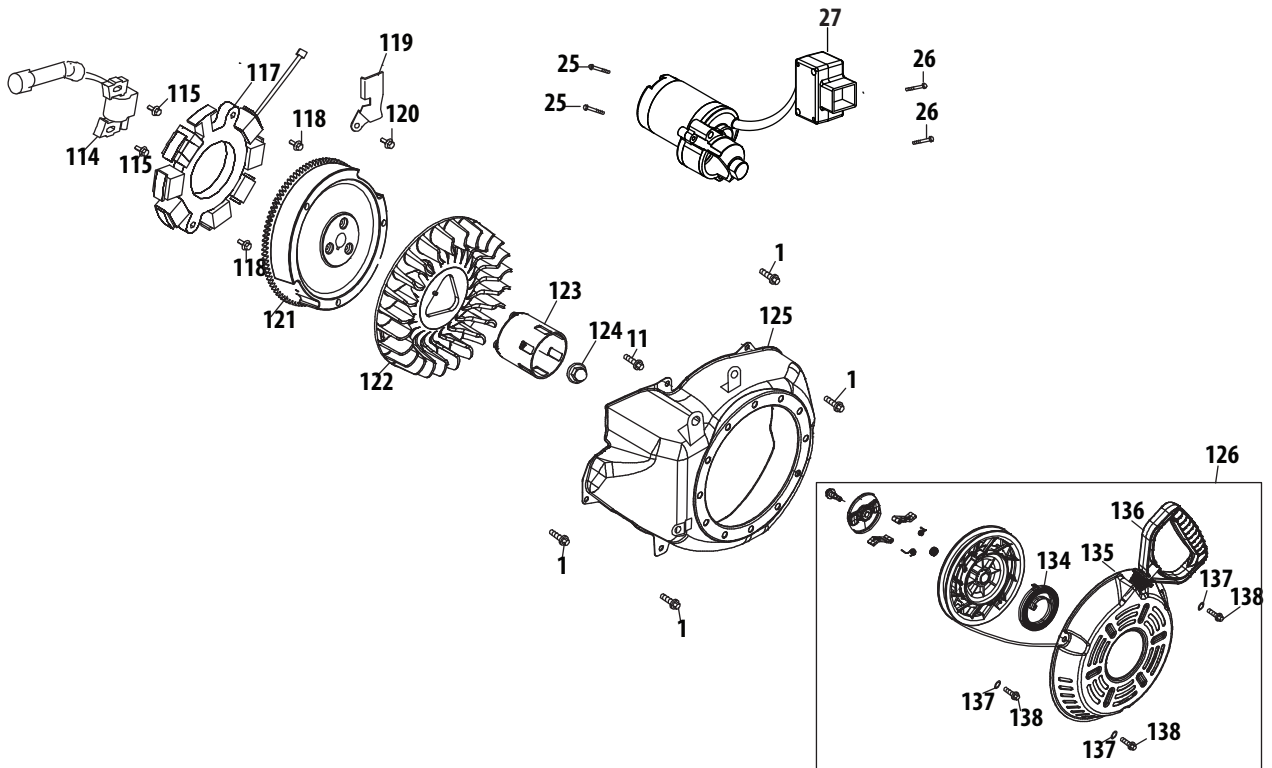

483-SUC Starter & Blower Housing

Ref.	Part Number	Description
1	710-04915	BOLT M6×12
11	710-04968	BOLT M6×16
25	710-04967	BOLT M8×55
26	710-04965	BOLT M4×55
27	951-11196	ELECTRIC STARTER
114	951-11305A	IGNITION COIL ASSEMBLY
115	710-05350	IGNITION COIL BOLT
117	951-12555	ALTERNATOR ASSEMBLY
118	710-04969	BOLT M6×30
119	951-11186	WIRE PLATE
120	710-04966	BOLT M6×8

Ref.	Part Number	Description
121	951-12556	FLYWHEEL
122	951-11313	COOLING FAN
123	951-11314	STARTER CUP
124	712-04220	NUT M16×1.5
125	951-11211	BLOWER HOUSING
126	951-14223	RECOIL STARTER
134	932-05127	RECOIL SPRING
135	908-05021	BLOWER HOUSING
136	731-05696	STARTER HANDLE
137	736-04455	GASKET φ6
138	710-04974	BOLT M6×10