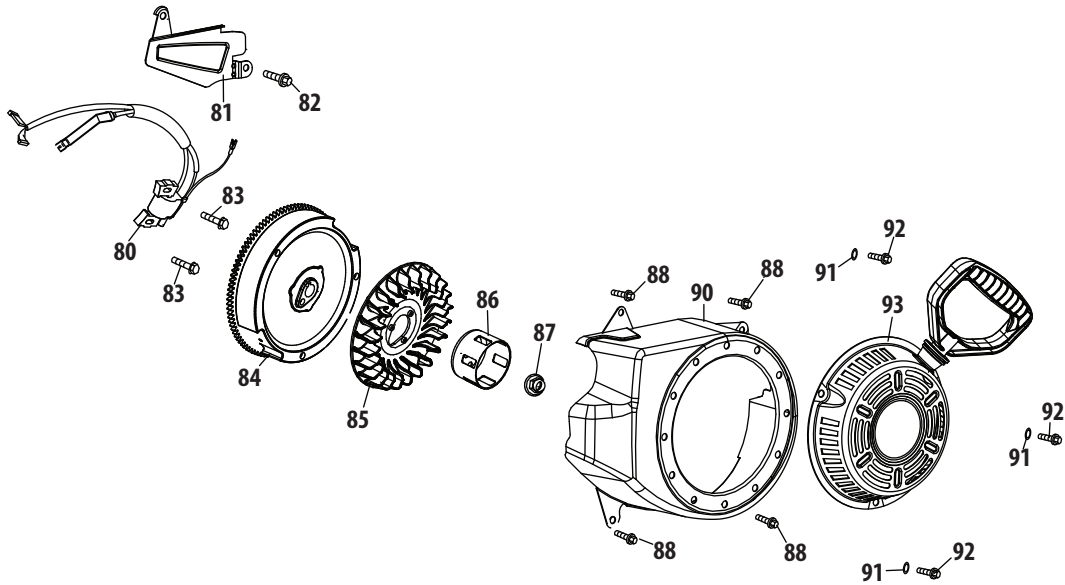

270-SUA Flywheel & Blower Housing

Ref.	Part Number	Description
80	951-10646	Ignition Coil
81	951-11110	Shield - Air Flow
82	710-04940	Bolt
83	710-04919	Bolt - Flange M6
84	951-12416	Flywheel
85	951-10934	Cooling Fan
86	951-10911	Starter Cup

Ref.	Part Number	Description
87	712-04209	Nut - M14
88	710-04915	Bolt - M6 X 12 Zin
90	951-10663A	Fan Cover Complete
91	736-04455	Flat Washer-Recoil
92	710-04974	Flange Bolt M6
93	951-14151	Recoil Start Assembly