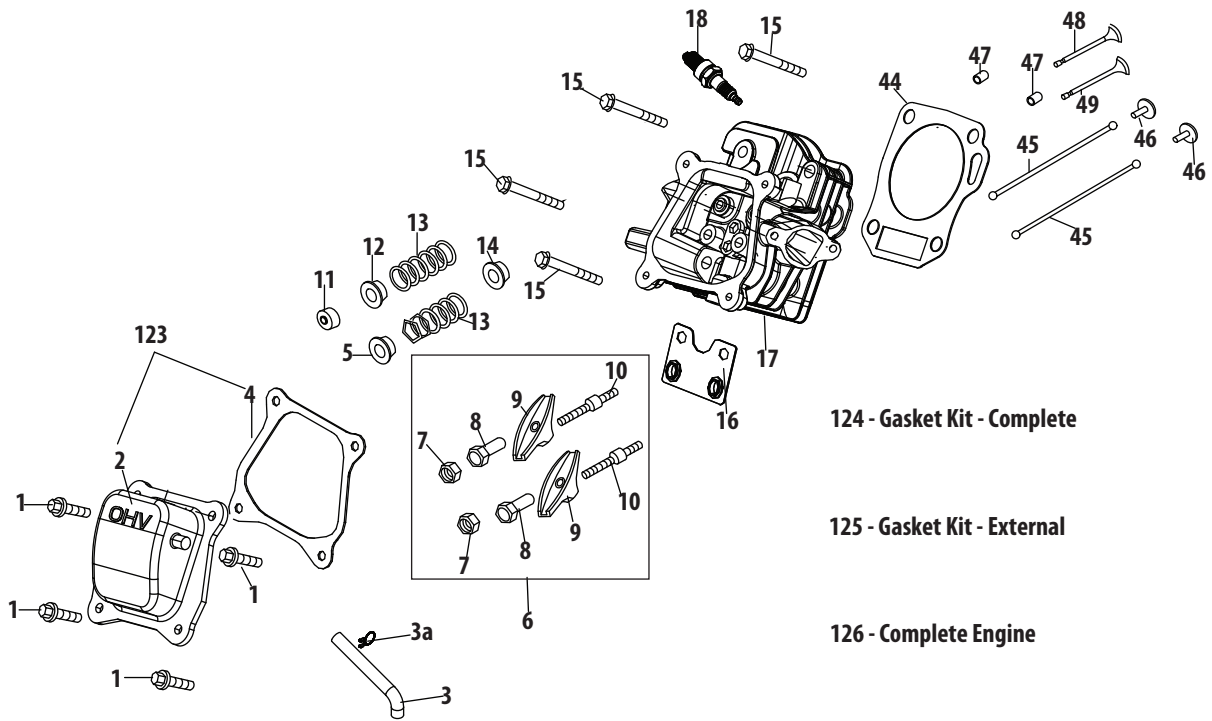

170-SU Cylinder Head

170-SU Cylinder Head

Ref.	Part Number	Description
1	710-04968	Bolt M6×16
2	951-11054A	Valve Cover
3	731-07059	Breather Hose
3a	726-04101	Breather Hose Clamp
4	951-11565	Valve Cover Gasket
5	951-12000	Valve Spring Retainer (Intake)
6	951-11892	Rocker Arm Assembly
7	751-11124	Nut, Pivot Locking
8	751-11123	Adjusting Nut ,Valve
9	951-11893	Rocker Arm
10	710-04902	Bolt, Pivot
11	951-12002	Exhaust Lash Cap
12	951-12003	Valve Spring Retainer (Exhaust)
13	951-12004	Valve Spring
14	951-11894	Valve Seal (Intake)
15	710-04933	Bolt M8×55
16	951-11895	Push Rod Guide

Ref.	Part Number	Description
17	951-10722B	Cylinder Head Assembly (Incl.4-14,16,17,21,27-29, 44,48,49)
18	951-10292	Spark Plug/F6Rtc
44	951-11572	Gasket, Cylinder Head
45	951-10648	Push Rod Kit
46	951-11899	Tappet
47	715-04108	Dowel Pin 10×16
48	951-10647A	Valve Kit
49	951-10647A	Valve Kit
123	951-12626	Valve Cover Kit
124	951-11059A	Gasket Kit - Complete (Incl.4,21,27,28,29,32,44,58, 59,68,71,75,77,)
125	951-10661B	Gasket Kit - External (Incl.4,21,27-29,32,75)
126	952Z170-SU	Complete Engine