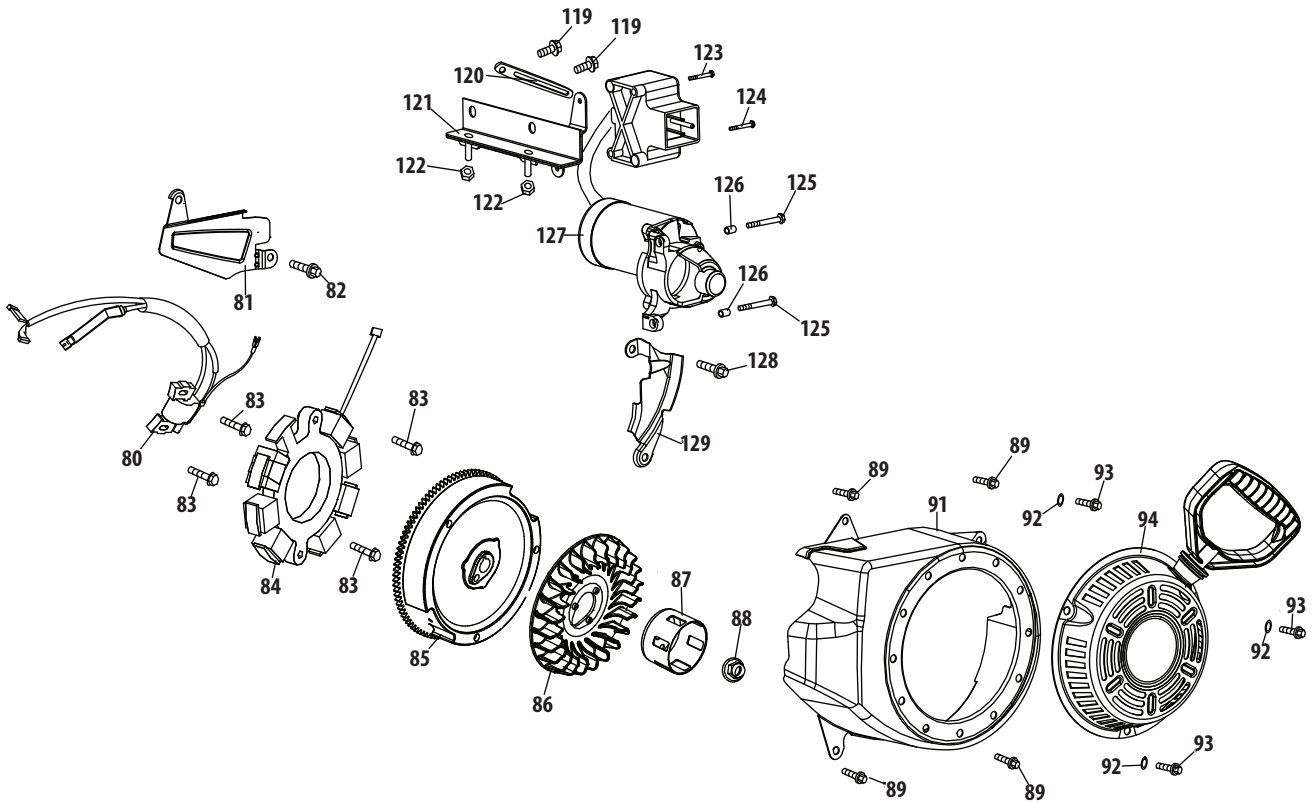

370-SUC Starter Assembly & Blower Housing

Ref.	Part Number	Description
80	951-10646	Ignition Coil Assembly
81	951-11110	Air Flow Shield
82	710-04940	Bolt M6x10
83	710-04919	Bolt M6x25
84	951-12050A	Alternator Assembly
85	951-12051	Flywheel
86	951-10934	Cooling Fan
87	951-10911	Starter Cup
88	712-04209	Flywheel Nut, M14x1.5
89	710-04915	Bolt M6x12
91	951-10663A	Blower Housing
92	736-04455	Washer 6
93	710-04974	Bolt M6x10

Ref.	Part Number	Description
94	751-14151	Recoil Starter Assembly
119	710-04914	Bolt M6x10
120	951-11680	Electric Starter Cord Retainer
121	951-11114	Switch Housing Mounting Bracket
122	712-05015	Nut, M6
123	710-04965	Bolt M4x55
124	710-04935	Bolt M4x60
125	710-05182	Bolt M6x32
126	715-04088	Dowel Pin 8x8
127	951-10645A	Electric Starter
128	710-04915	Bolt M6x12
129	951-11109	Blower Housing Shield