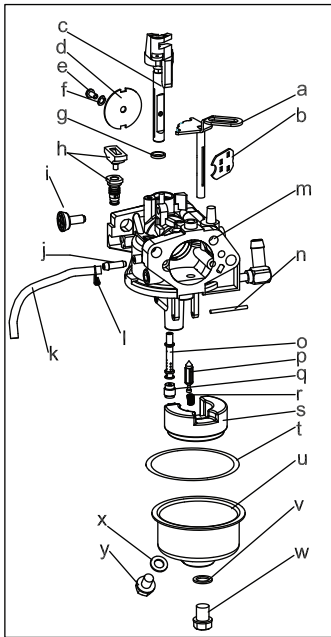

370-SUC Carburetor

135 - Carburetor Kit - Deni

136 - Carburetor Kit - Huayi

370-SUC Carburetor

Ref.	Part Number	Description
25	710-04939	Stud M6×117
26	710-04910	Stud M6×105
27	951-11567	Carburetor Insulator Gasket
28	951-11896	Carburetor Insulator
29	951-11569A	Carburetor Gasket
30	951-10639A	Primer Assembly
30	951-11824	Primer Bulb
31	951-14026A	Carburetor Assembly: - Huayi
31	951-14027A	Carburetor Assembly: - Deni
32	951-11897	Carburetor Gasket Plate
33	951-11112	Choke Control Bracket
135	951-14154	Carburetor Kit - Deni (Incl. h,n,o,p,q,r,s,t,v,x)
136	951-12788A	Carburetor Kit - Huayi (Incl. h,n,o,p,q,r,s,t,v,x)
a	n/a	Choke Shaft
b	n/a	Choke Plate
c	n/a	Throttle Shaft
d	n/a	Throttle Plate
e	710-05469	Screw M3×6
f	736-04638	Lock Washer

Ref.	Part Number	Description
g	n/a	Gasket, Throttle Plate
h	n/a	Idle Jet Assembly (0.45)
i	n/a	Idle Speed Adjusting Screw
j	n/a	Mixture Screw
k	951-11699	Primer Hose
l	951-11906	Hose Clamp
m	n/a	Carburetor Body
n	n/a	Float Pin
o	n/a	Emulsion Tube (P19-010)
p	951-12875	Needle Valve - Huayi
p	751-14049	Needle Valve - Deni
q	n/a	Main Jet (#74)
r	n/a	Needle Valve Spring
s	n/a	Float
t	951-11589	Fuel Bowl O-Ring
u	n/a	Fuel Bowl
v	951-11348	Fuel Bowl Mounting Bolt Gasket
w	710-04938	Fuel Bowl Mounting Bolt
x	951-11349	Fuel Drain Bolt Gasket
y	710-04945	Fuel Drain Bolt