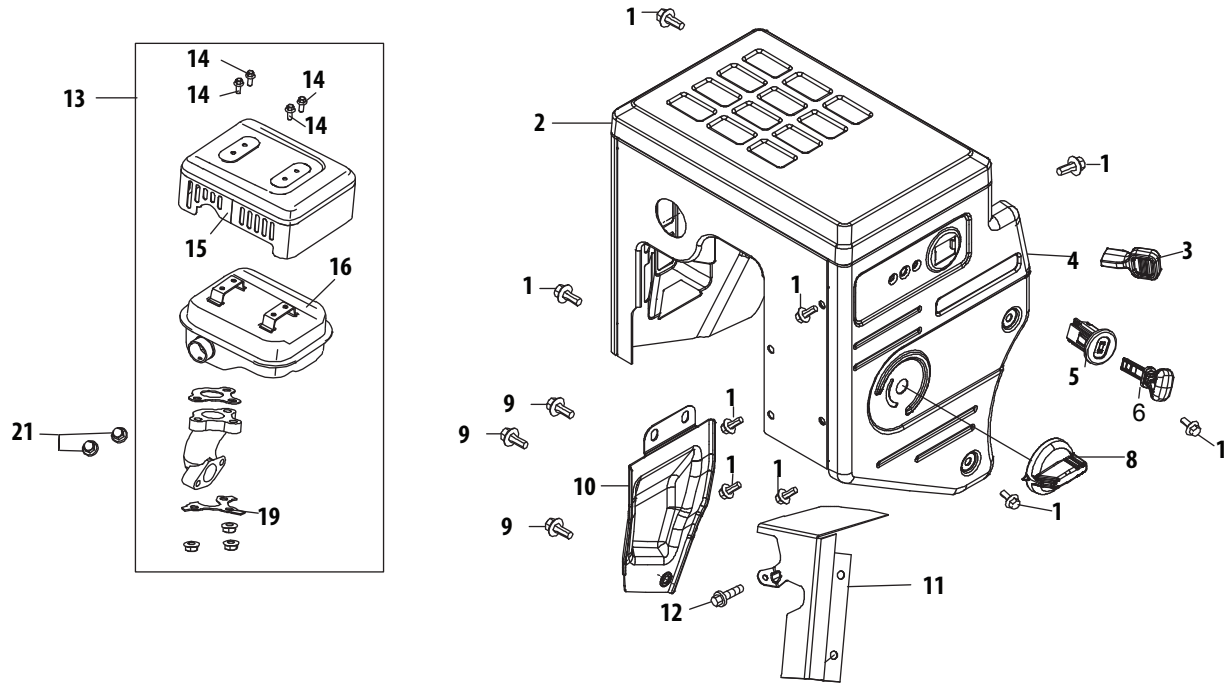

Engine Model 478-SUC Muffler & Controls

Ref.	Part Number	Description
1	710-04915	BOLT M6×12
2	951-11194	MUFFLER SHIELD
3	951-10757	THROTTLE CONTROL KNOB
4	951-11594	CONTROL PANEL
5	951-10637	ENGINE SWITCH BASE
6	951-10630	KEY
8	951-11302	CHOKE KNOB
9	710-04914	BOLT M6×10
10	951-11181	EXHAUST PIPE SHIELD
11	951-11227	CARB ISOLATOR BRACKET
12	710-04968	BOLT M6×16
13	951-11195	MUFFLER ASSEMBLY
14	710-05051	BOLT
15	908-05051	MUFFLER GUARD
16	908-05020	MUFFLER BODY
19	908-05052	GASKET
21	712-05059	NUT, M8