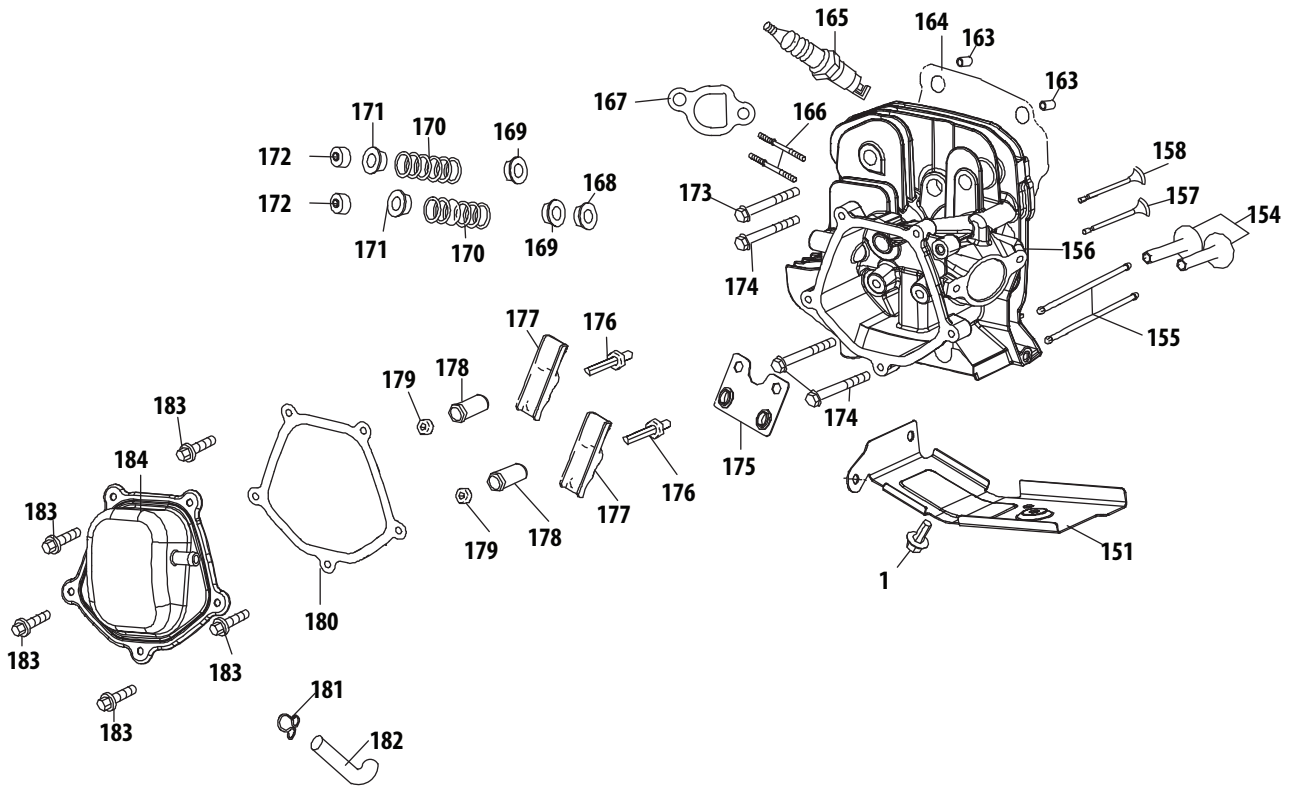

483-SUC Cylinder Head

483-SUC Cylinder Head

Ref.	Part Number	Description
1	710-04915	BOLT M6×12
154	951-11962	TAPPET
155	751-14226	PUSH ROD
156	751-14207	CYLINDER HEAD
157	751-14225	INTAKE VALVE
158	751-14224	EXHAUST VALVE
159	951-11365	GOVERNOR ARM SHAFT
160	951-11958	GOVERNOR SEAL
161	736-04453	WASHER 8×20×0.8
162	714-04077	COTTER PIN
163	715-04097	DOWEL PIN 12×20
164	951-11963	GASKET CYLINDER HEAD
165	951-10292	SPARK PLUG/F6RTC
166	710-04964	STUD M8×48.5
167	951-11212	EXHAUST PIPE GASKET
168	951-11964	VALVE SEAL (INTAKE)
169	951-12077	VALVE SPRING RETAINER(INTAKE)

Ref.	Part Number	Description
170	951-12078	VALVE SPRING
171	951-12080	VALVE SPRING RETAINER (EXHAUST)
172	951-12081	EXHAUST LASH CAP
173	710-06065	BOLT M10×1.25×65
174	710-06064	BOLT M10×1.25×87
175	951-11965A	PUSH ROD GUIDE
176	710-04962	BOLT PIVOT
177	951-11966	ROCKER ARM
178	751-11123	ADJUSTING NUT ,VALVE
179	751-11124	NUT PIVOT LOCKING
180	951-11967	VALVE COVER GASKET
181	726-04101	BREATHER HOSE CLAMP
182	751-14982	BREATHER HOSE
183	710-05054	VALVE COVER BOLT
184	951-11220	VALVE COVER
	952Z483-SUC	COMPLETE ENGINE