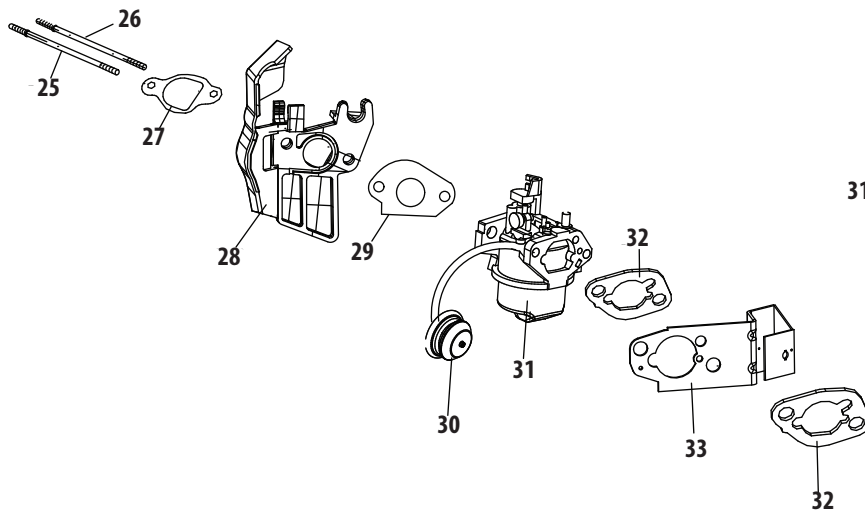

127 - Carburetor Kit