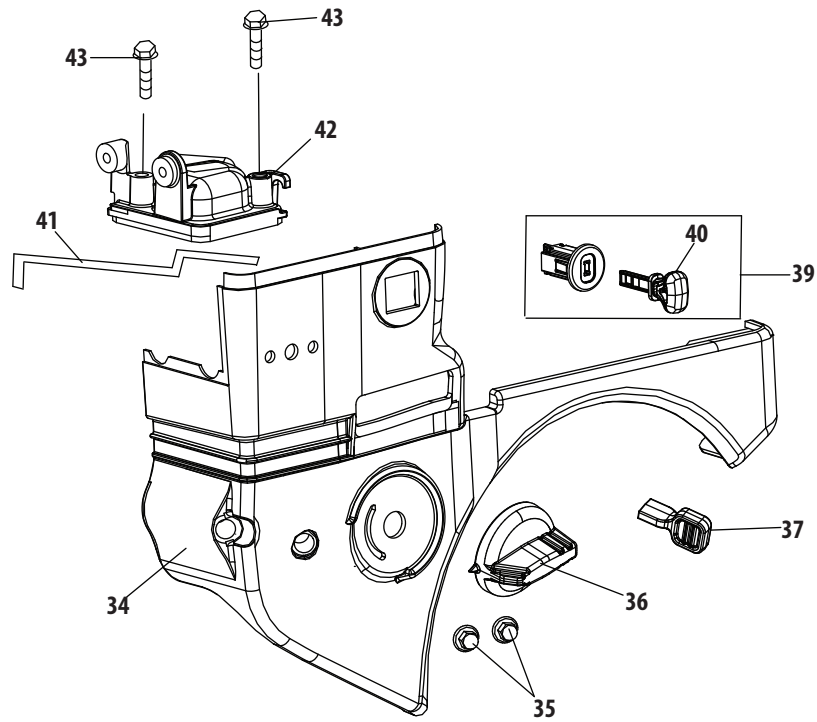

265-SUA Engine Shroud

Ref.	Part Number	Description
34	951-10634	Air Cleaner Housing
35	712-04213	Nut
36	951-11284	Choke Knob
37	951-10757	Throttle Control Knob
39	951-10637	Key Switch
40	731-05632	Key
41	951-10640	Choke Push Rod
42	951-10635	Heater Box
43	710-04943	Bolt M6x28