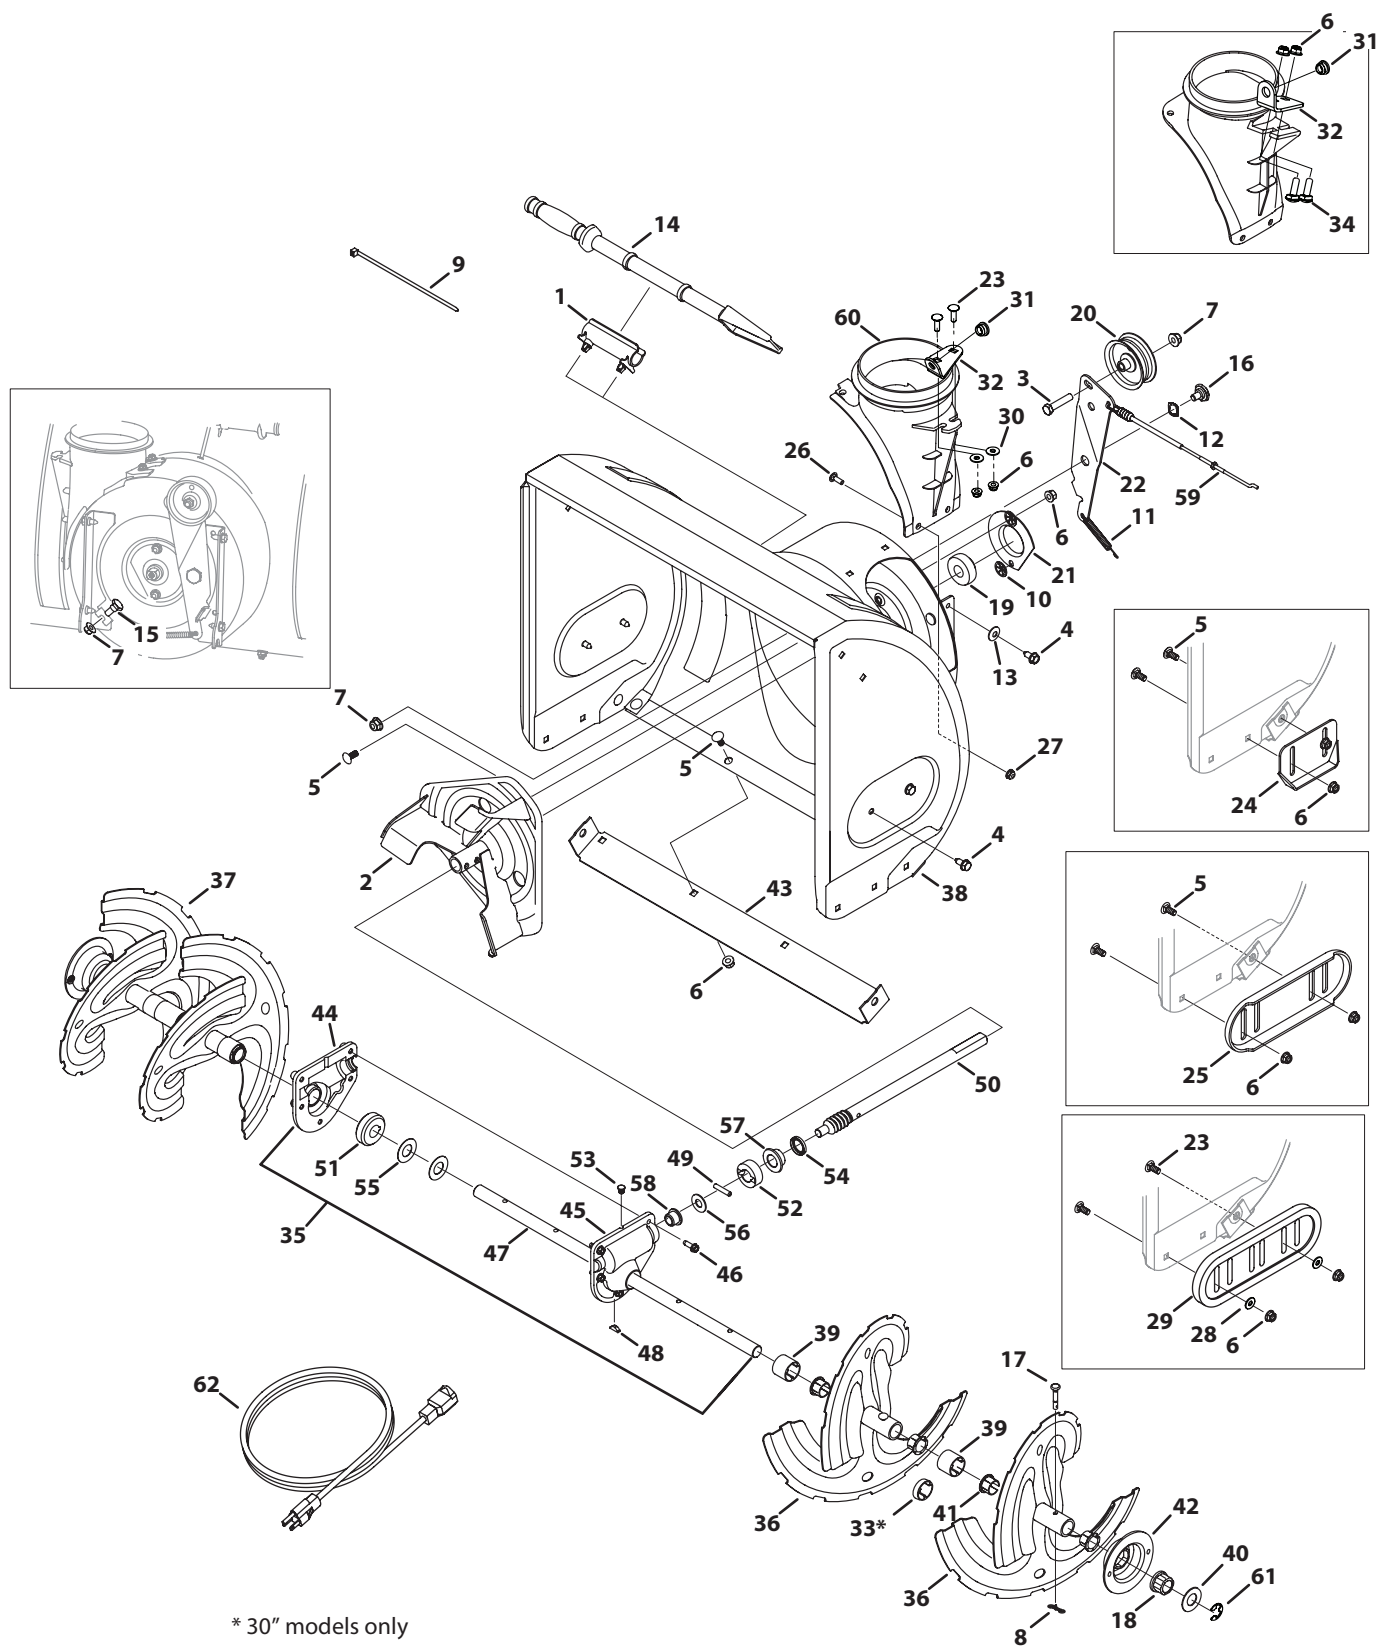

Auger & Auger Housing

Auger & Auger Housing

Ref.	Part Number	Description
1	731-11421	Cleanout Tool Mount
2	684-04057B	Impeller Assembly, 12"
3	710-0347	Hex Screw, 3/8-16 x 1.75
4	710-04484	Hex Washer Screw, 5/16-18 x .750
5	710-0451	Carriage Bolt, 5/16-18 x .750
6	712-04063	Flange Lock Nut, 5/16-18
7	712-04065	Flange Lock Nut, 3/8-16
8	714-04040	Bow-Tie Cotter Pin
9	725-0157	Cable Tie, 3/16 x .05 x 7.4
10	926-04012	Push Nut, .25 Dia.
11	732-04460	Extension Spring
12	736-0174	Wave Washer, .625 x .885 x .015
13	736-0242	Bell Washer, .340 x .872 x .060
14	931-2643	Chute Cleanout Tool
15	738-0143	Shoulder Bolt, .496 x .336 x 3/8-16
16	938-0281	Shoulder Screw, .625 x .17 x 3/8-16
17	738-04124A	Shear Pin, .25 x 1.50
18	741-05041	Hex Flange Bearing
19	941-0309	Ball Bearing, .75 ID x 1.85 OD
20	756-04224	Idler Pulley, 2.75 OD
21	790-00075	Bearing Housing, 1.85 ID
22	790-00080C	Auger Idler Bracket
23	710-0276	Carriage Screw, 5/16-18 x 1.00
24	784-5580	Skid Shoe
25	790-00091	Deluxe Skid Shoe
26	710-0703	Carriage Screw, 1/4-20 x .75
27	712-04064	Flange Lock Nut, 1/4-20
28	936-0159	Washer, Flat, .349 x .879
29	731-05984A	Slide Shoe, Poly
—	731-06439	Slide Shoe, Poly, Small
30	936-0159	Flat Washer, .349 x .879 x .063
31	941-0475	Plastic Bushing, .380 ID
32	784-5647	Chute Crank Bracket
33*	731-04871	Spacer, 1.250 x .75 ID x 3/16 LG
34	710-04071	Carriage Bolt, 5/16-18 x 1.00
35	918-04170C	Gearbox Assembly, 22"
—	918-04171C	Gearbox Assembly, 24"
—	918-04172C	Gearbox Assembly, 26"
—	918-04173B	Gearbox Assembly, 28"
—	918-04165B	Gearbox Assembly, 30"
36	684-04107A	Spiral Assembly, LH

Ref.	Part Number	Description
37	684-04108A	Spiral Assembly, RH
38	684-04266	Auger Housing Assembly, 22"
—	684-04265	Auger Housing Assembly, 24"
—	684-04270	Auger Housing Assembly, 24"
—	684-04264	Auger Housing Assembly, 26"
—	684-04268	Auger Housing Assembly, 28"
—	684-04267	Auger Housing Assembly, 30"
39	731-04870	Spacer, 1.2500 x .75 ID x 1.00
40	736-0188	Flat Washer, .76 x 1.49 x .06
41	741-0493A	Flange Bushing, .800 ID x .910 OD
42	790-00534	Hex Bearing Housing
43	790-00117	Shave Plate, 22"
—	790-00120	Shave Plate, 24"
—	790-00121	Shave Plate, 26"
—	790-00118	Shave Plate, 28"
—	790-00119	Shave Plate, 30"
44	918-0123A	Housing Assembly, RH
45	918-0124A	Housing Assembly, LH
46	710-0642	Hex Washer Screw, 1/4-20 x .750
47	711-04286A	Auger Axle, 22"
—	711-04285A	Auger Axle, 24"
—	711-06144	Auger Axle, 26"
—	711-06145	Auger Axle, 28"
—	711-04282A	Auger Axle, 30"
48	914-0161	Hi-Pro Key
49	715-04021	Dowel Pin, .25 OD x 1.25 LG
50	917-04126	Worm Shaft, .75 OD
51	917-04861	Worm Gear 20 T
52	718-04071	Thrust Collar, .756 ID x .600
53	721-0325	Plug, 1/4 x .437
54	721-0327	Oil Seal, .75 x 1.131 x .188
55	936-0351	Flat Washer, .760 ID x 1.50 ID
56	736-3084	Flat Washer, .51 x 1.12 x .06
57	741-0662	Flange Bearing, .75 ID x 1.0 OD x .59
58	741-0663	Flange Bearing, .50 ID x .75 OD x .59
59	946-04230A	Auger Drive Cable
60	731-04705D	Chute Adapter, 5"
—	731-07525	Chute Adapter, 5" (4-way)
—	731-07117	Chute Adapter, 5" (side crank)
61	916-0231	E-Ring, .750
62	929-0071B	3-Prong Extension Cord