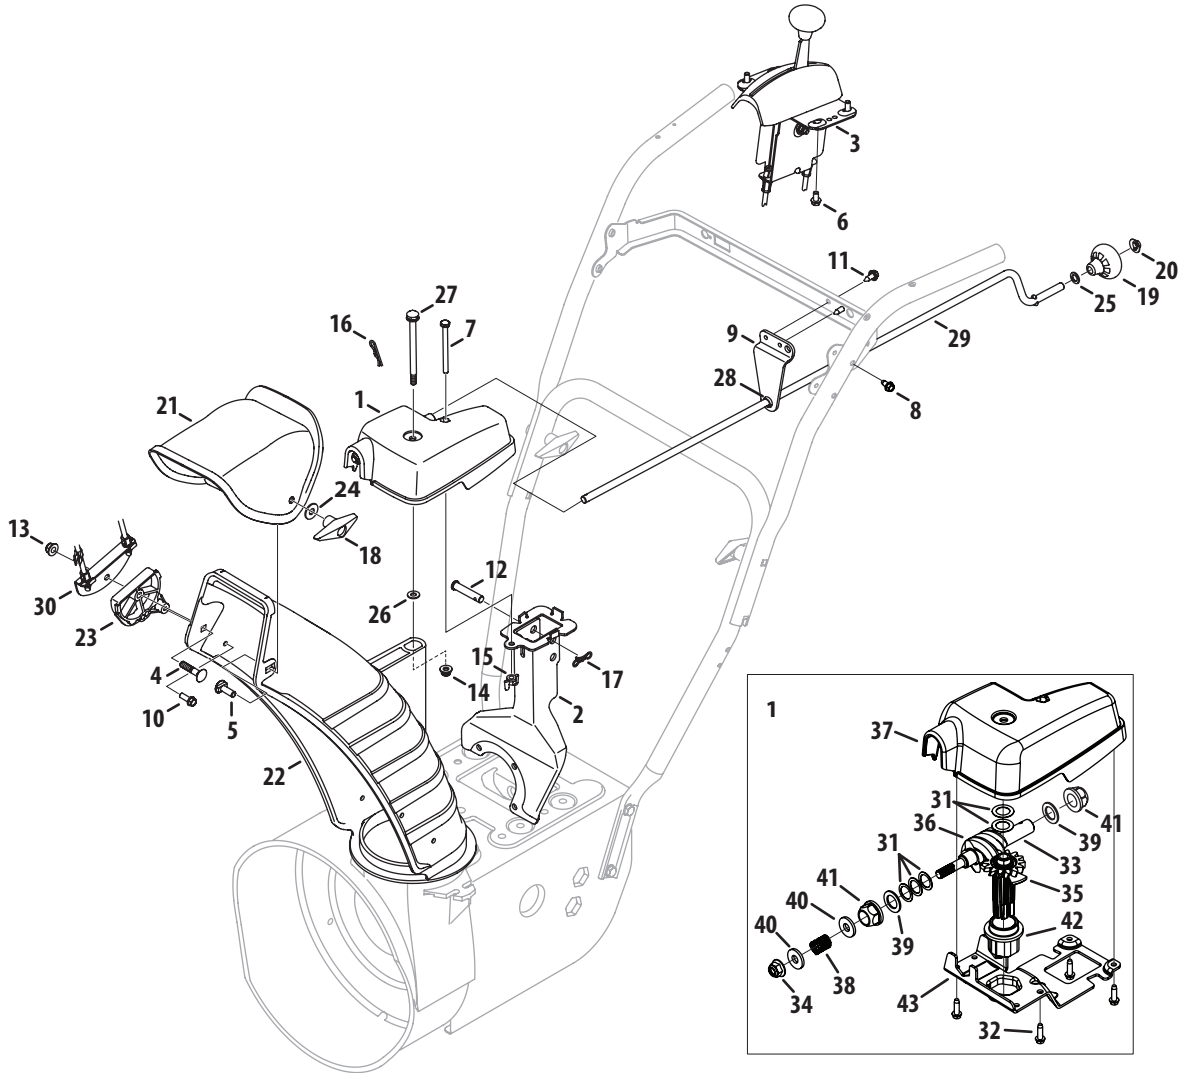

Extended Chute (Crank)

Extended Chute (Crank)

Ref.	Part Number	Description
1	918-04933B	Chute Rotation Gearbox
2	684-04310A	Chute Support Bracket (lrg. block)
—	684-04311A	Chute Support Bracket (small block)
3	984-04325A†	Chute Control, 2-Way
4	710-0262	Bolt, Carriage, 5/16-18 x 1.50
—	710-0451	Carriage Bolt, 5/16-18 x .750
5	710-04071	Bolt, Carrier, 5/16-18 x 1.00
6	710-04187A†	Screw, Hi-Lo, 1/4-15 x 0.50
7	710-04370	Hex Head Screw, 1/4-20 x 3.00
8	710-0599†	Screw, TT, 1/4-20 x .500
9	790-00341	Support Rod Bracket
10	710-0895†	Screw, Hi-Lo, 1/4-15 x 0.750
11	710-1652	Screw, 1/4-20 x .625
12	711-04469A	Clevis Pin, 3/8 x 1.87
13	712-04063	Nut, Flange Lock, 5/16-18
14	712-04064	Nut, Flange Lock, 1/4-20
15	712-3087	Wing Nut, 1/4-20
16	914-0101	Internal Cotter Pin
17	714-04040	Bow-Tie Cotter Pin
18	920-0284	Wing Knob, 5/16-18
—	720-05090	Wing Knob, ORG
19	720-04102	Shift Knob, .390
—	720-05093	Shift Knob, .390, ORG
20	926-0100	Push Cap, 3/8

Ref.	Part Number	Description
21	931-04425B	Upper Chute
—	731-04426A	Upper Chute
22	731-06440A	Lower Chute, 5.0
23	731-06451†	Cable Guide, Chute Tilt
24	936-0159†	Washer, Flat, .349 x .879
25	936-0185	Flat Washer, .375 x .738 x .063
26	736-04446	Washer, Flat, .25 x .630
27	738-04367	Shoulder Screw, .312 x 3.5 x 1/4-20
28	941-0475	Plastic Bushing, .380 ID
29	747-05386	Chute Crank
30	784-5594†	Cable Bracket
31	736-04337	Shim Washer, .632 x 1.00 x .010
32	710-04373A	Screw, 12-16 x .75
33	711-05329A	Worm Shaft
34	712-04065	Flange Lock Nut, 3/8-16
35	717-04667B	Gear Assembly
36	717-04672	Worm
37	731-07529A	Gear Cover
38	732-04756	Compression Spring, .39 x .60 x .88
39	736-0290	Flat Washer, .625 x 1.0 x .067
40	736-3072	Flat Washer, .380 x .93 x .110
41	941-0225	Hex Bearing
42	741-04388A	Flange Bearing
43	790-00342C	Gear Bracket

† if equipped