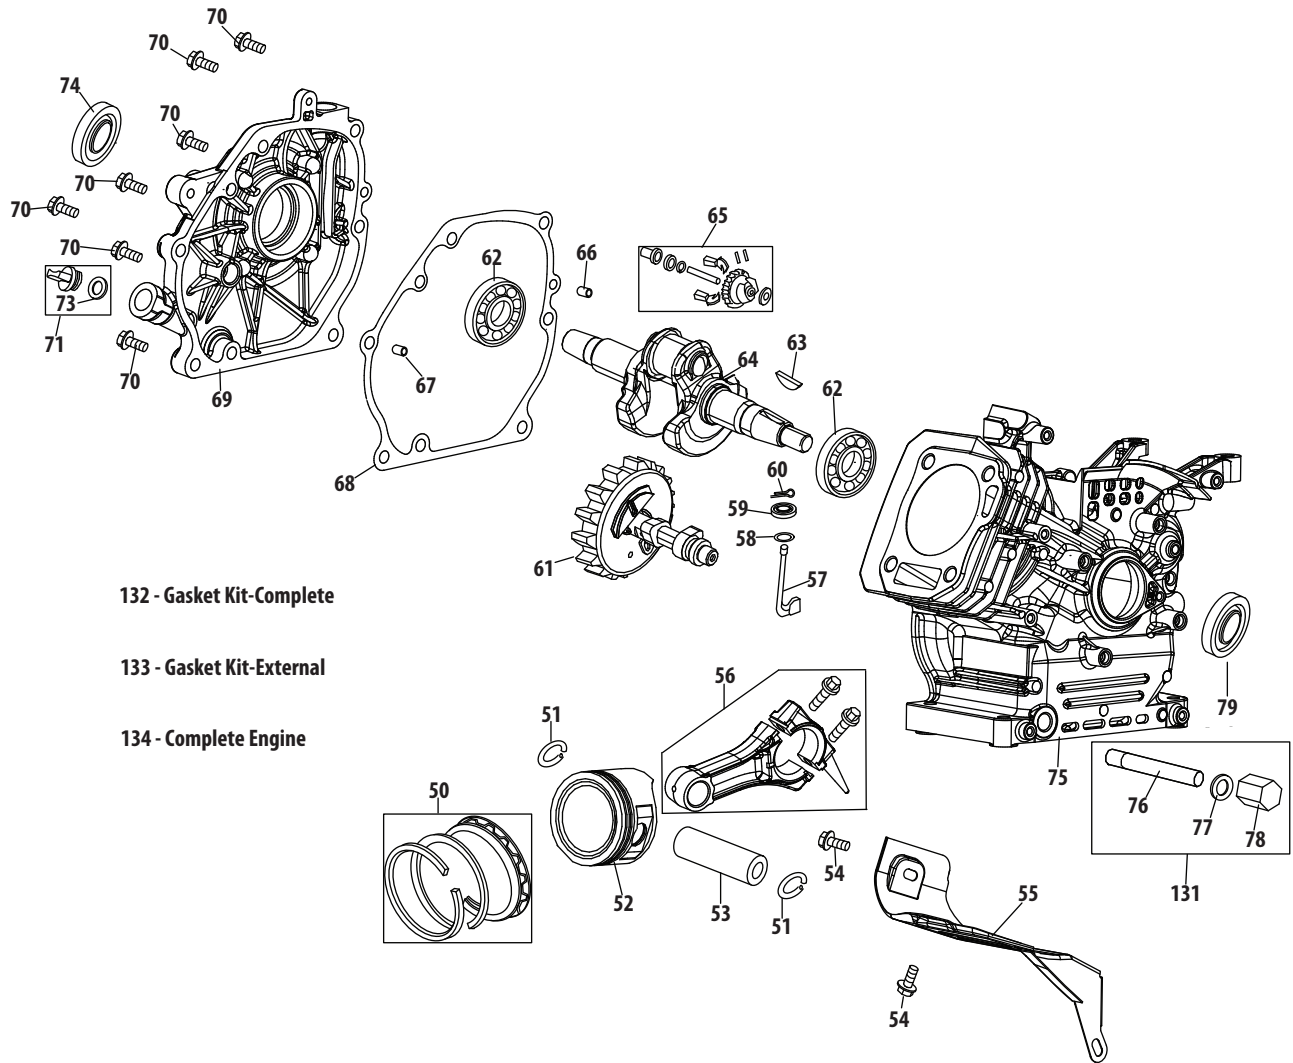

370-SUC Crankcase

370-SUC Crankcase

Ref.	Part Number	Description	Ref.	Part Number	Description
50	951-12111	Piston Ring Set	69	951-11246	Crankcase Cover Kit (Incl. 62,68-74)
51	951-11632	Piston Pin Snap Ring	70	710-04932	Bolt M8×32
52	951-12007	Piston	71	951-11283	Oil Filler Plug Assembly
53	951-11633	Piston Pin	73	951-11577	O-Ring 15.8×2.5
54	710-04915	Bolt M6×12	74	951-11368	Oil Seal, 25×41.25×6
55	951-11113	Air Shield	75	951-11249	Crankcase Kit (Incl. 59,62,74,75,79)
56	951-11573	Connecting Rod Assembly		951-11060B	Short Block Assembly (Incl. 4,21,27-29,44,46, 47,50-53,56-79)
57	751-14053	Governor Arm Shaft	76	951-11350	Oil Drain Pipe
58	736-04461	Washer 5.2×1.9	77	736-04440	Washer 10×16×1.5
59	951-11902	Governor Seal	78	710-04906	Oil Drain Plug
60	714-04078	Cotter Pin	79	951-11370	Oil Seal 25×41.25×6
61	951-11575	Camshaft Assembly	131	951-10641	Oil Drain Assembly
62	951-11369	Radial Ball Bearing, 6205	132	951-11059A	Gasket Kit-Complete (Incl. 4-14,16,17,21,27-29,44,48,49)
63	951-10307	Woodruff Key	133	951-10661B	Gasket Kit-External (Incl. 4,21,27-29,32,77)
64	951-11247A	Crankshaft Kit (Incl. 62-64,74,79)	134	952Z370-SUC	Complete Engine
65	951-11576	Governor Gear/Shaft Assembly			
66	715-04092	Dowel Pin 7×14			
67	715-04096	Dowel Pin 9×14			
68	951-11371	Crankcase Cover Gasket			
69	951-12125	Crankcase Cover