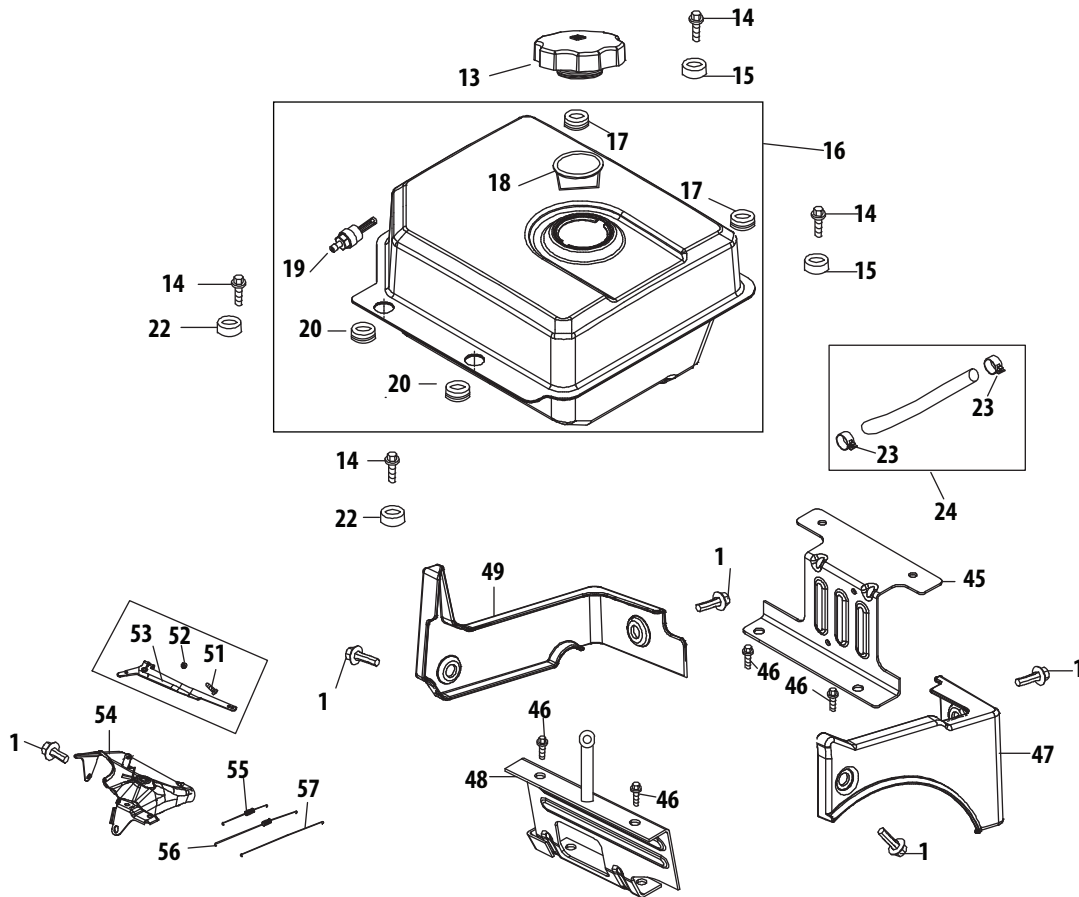

483-SUC Fuel Tank & Mounting

Ref.	Part Number	Description
1	710-04915	BOLT M6×12
13	951-12533	FUEL CAP ASSEMBLY
14	710-04970	BOLT M8×20
15	750-05312	BUSH GAS TANK
16	951-11201	FUEL TANK ASSEMBLY
17	736-04450	VIBRATION PAD
18	951-11933	FUEL LEVEL INDICATOR
19	951-10651	DRAIN PIPE
20	736-04451	VIBRATION PAD
22	750-05313	BUSH GAS TANK
23	951-11700	FUEL HOSE CLAMP
24	951-11336	FUEL HOSE

Ref.	Part Number	Description
45	951-11318	REAR MAINTING BRACKET ASSY.
46	710-04921	BOLT M8×14
47	951-11351	RIGHT TRIM PLATE
48	951-11182	GAS TANK SUPPORT BRACKET
49	951-11319	LEFT TRIM PLATE
51	710-04908	GOVERNOR ARM BOLT
52	712-05015	NUT M6
53	951-11307	GOVERNOR ARM
54	951-11311	THROTTLE BRACKET
55	951-11306	GOVERNOR SPRING
56	951-11203	THROTTLE LINKAGE SPRING
57	951-11309	THROTTLE LINKAGE