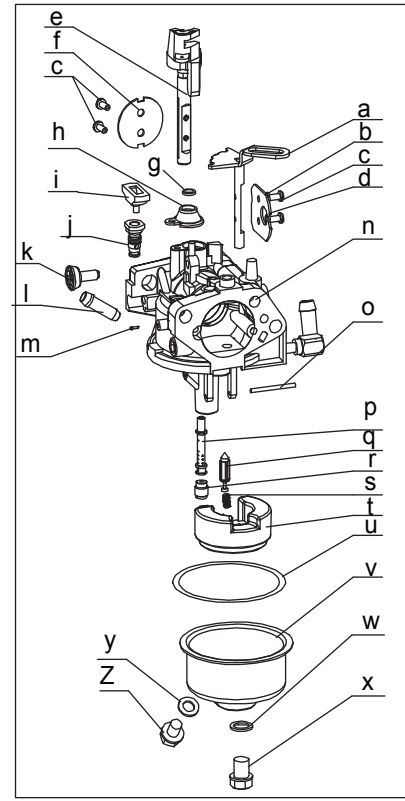

Ref.	Part Number	Description
168	710-04963	STUD M6-8x104
169	951-11225	CARBURETOR INSULATOR GASKET
170	951-11222	CARBURETOR INSULATOR
171	951-11223	CARBURETOR GASKET
172	951-05275	CARBURETOR ASSEMBLY
173	951-10639A	PRIMER ASSEMBLY
174	951-11824	PRIMER
176	751-14980	GASKET,AIR CLEANER
177	751-14728	HEATER BOX
178	951-11192	CHOKE CONTROL
179	712-05015	NUT M6
180	751-14983	FUEL HOSE 3.2x6.5x240
172	951-05275	CARBURETOR ASSEMBLY
a	n/a	CHOKE SHAFT
b	736-04638	LOCK WASHER
c	710-05469	SCREW M3x6
d	n/a	CHOKE PLATE
e	n/a	THROTTLE SHAFT
f	n/a	THROTTLE PLATE
g	n/a	GASKET

Ref.	Part Number	Description
h	n/a	THROTTLE SHAFT COVER
i	n/a	IDLE JET RIVET
j	n/a	IDLE JET ASSEMBLY
k	n/a	IDLE SPEED ADJUSTING SCREW
l	n/a	WASTE PIPE
m	n/a	PRIMER PIPE
n	n/a	CARBURETOR BODY
o	n/a	FLOAT PIN
p	n/a	EMULSION TUBE
q	n/a	NEEDLE VALVE
r	n/a	MAIN JET
s	n/a	NEEDLE VALVE SPRING
t	n/a	FLOAT
u	951-11970	FUEL BOWL GASKET
v	n/a	FUEL BOWL
w	951-11348	FUEL BOWL GASKET
x	710-04945	FUEL BOWL MOUNTING BOLT
y	951-11349	FUEL DRAIN PLUG GASKET
z	710-04938	FUEL DRAIN PLUG