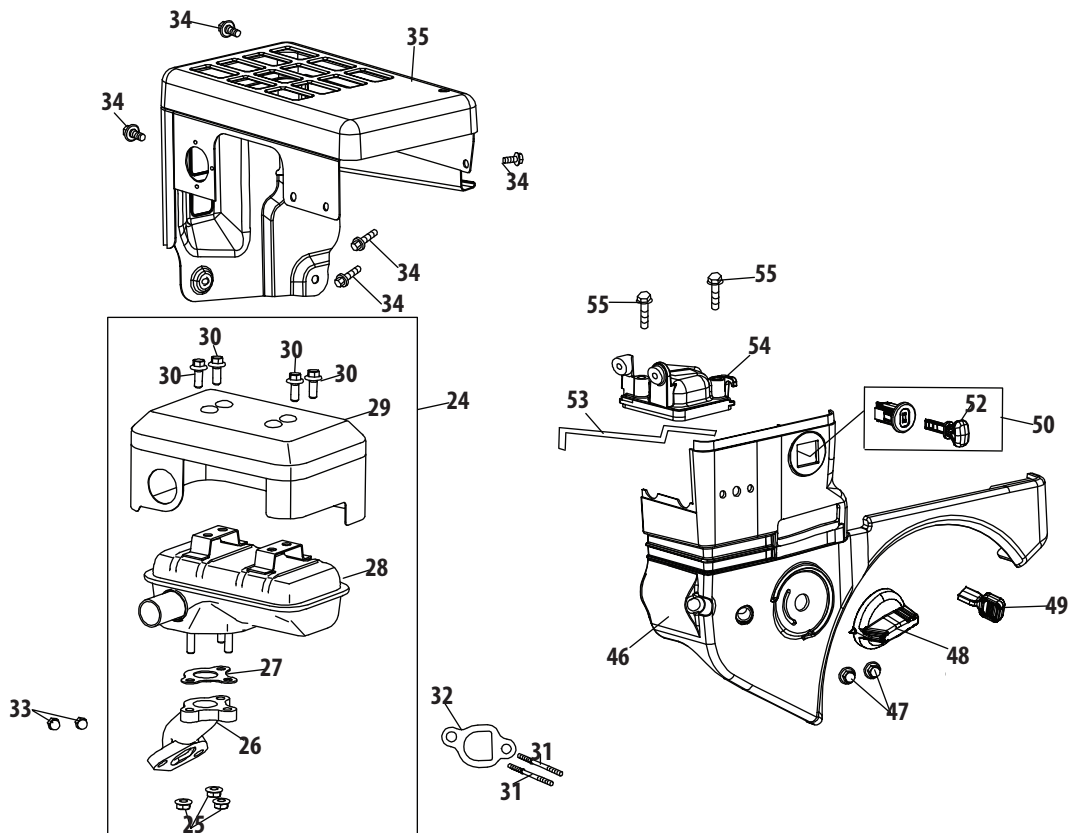

375-SU Muffler & Air Housing

Ref.	Part Number	Description
24	951-05116	Muffler Assembly
25	712-05015	Flange Nut M6
26	919-05024	Exhaust Pipe
27	951-10666	Gasket, Muffler
28	908-05029	Muffler Body
29	908-05022	Muffler Guard
30	710-05002	Bolt M5×10/Stainless Steel
31	710-05001	Stud M8×36
31	951-14190	Muffler Stud Assembly
32	951-11289	Exhaust Pipe Gasket
33	712-04214	Nut, M8

Ref.	Part Number	Description
34	710-04915	Bolt M6×12
35	951-10642B	Muffler Shield
46	951-10634A	Air Cleaner Housing
47	712-04213	Nut
48	951-11284	Choke Knob
49	951-11224	Throttle Control Knob
50	951-10637	Key Switch Assembly
52	951-10630	Key
53	951-10640	Choke Linkage
54	951-10635	Heater Box
55	710-04931	Bolt M6×28