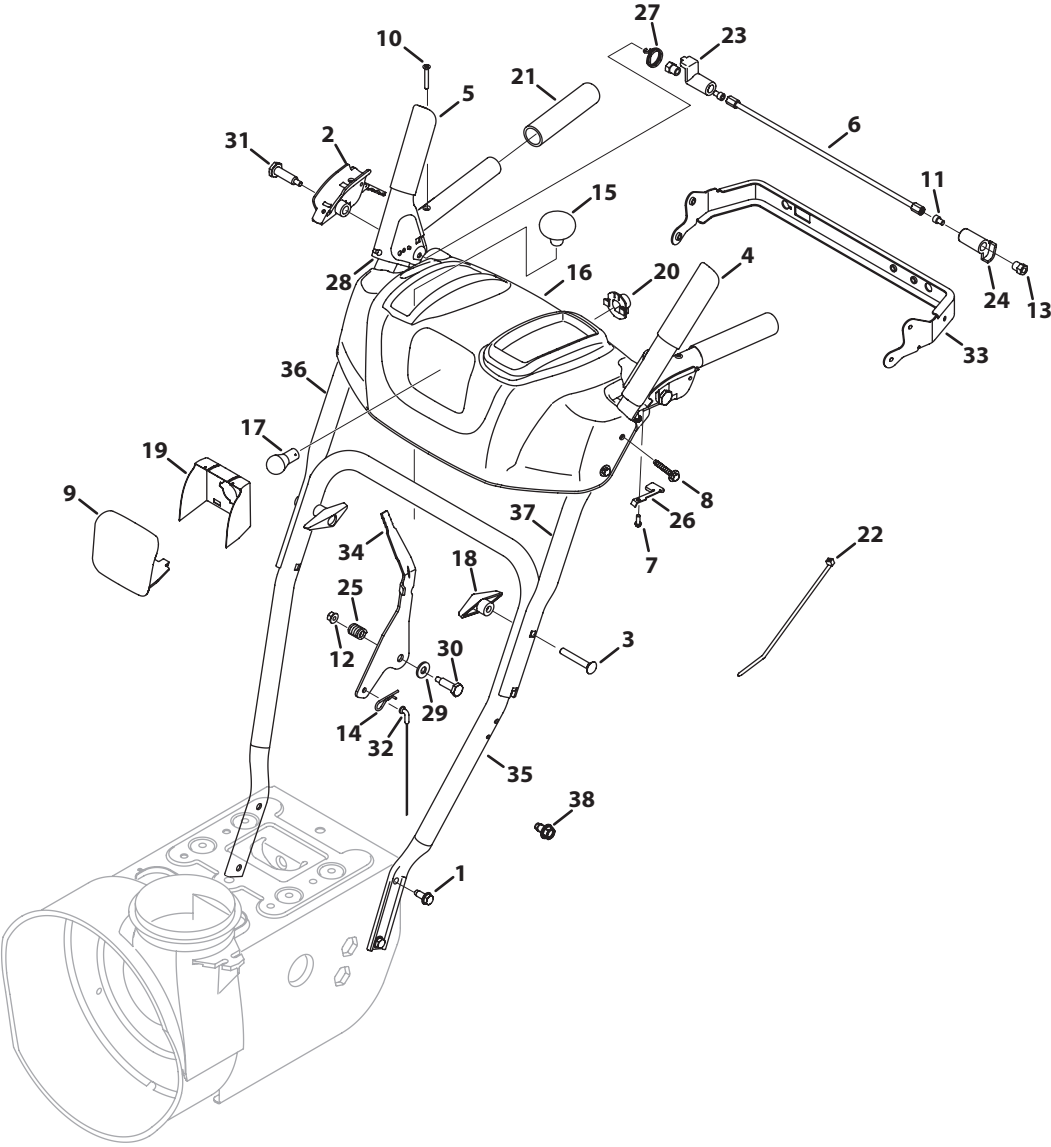

H/K-Style Panel

H/K-Style Panel

Ref.	Part Number	Description
1	710-04484	Screw, Taptite, 5/16-18 x .750
2	631-04134B	Clutch Lock, RH
—	631-04133A	Clutch Lock, LH
3	710-0572	Screw, Carriage, 5/16-18 x 2.50
4	684-04105C	Auger Engage, Black, LH
5	684-04106C	Drive Engage, Black, RH
6	684-04250	Pivot Rod
7	710-04326	Screw, Plastite, 8-16 x .50
8	710-04586	Screw, Taptite, 1/4-20 x 1.625
9	731-05320	Lens Panel
10	710-1233	Screw, 10-24 x 1.375
11	710-3069	Screw, 1/4-20 x .50
12	712-04064	Nut, Flangelock, 1/4-20
13	712-04081A	Nut, Hex, 1/4-20
14	914-0145	Click Pin, .092 x 1.64
15	720-04039	Shift Knob
16	931-04183	Handle Panel Black, K Style
—	631-04185	Handle Panel Balck, H Style
17	925-1629	Lamp
18	920-0284	Wing Knob, 5/16-18
19	777X41803	Lens Label

Ref.	Part Number	Description
20	925-1649	Lamp Socket
21	720-0274	Grip, 1.0 ID x 5.0 LG
22	926-0154	Cable Tie, Push Mount
23	731-04894D	Plate, Lock
24	731-04896B	Cam, Clutch Lock
25	732-0193	Compression Spring, .39 x .60 x .88
26	732-04219C	Clutch Lock Spring
27	732-04238B	Torsion Spring, 0.8156 x .3038
28	935-0199A	Rubber Bumper
29	936-0267	Washer, Flat, .385 x .87
30	738-04125	Screw, Shield, .374 x 1.05
31	738-04348	Screw, Shoulder, .437 x 1.345 x 1/4-20
32	946-04396A	Speed Selector Cable
33	790-00248C	Panel Bracket
34	790-00311C	Shift Lever
35	749-04138B	Lower Handle
36	749-04190A	Upper RH Handle
37	749-04191A	Upper LH Handle
38	710-0599	Screw, TT, 1/4-20 x .500 (For ground wire)
—	925-04137	Harness Assembly