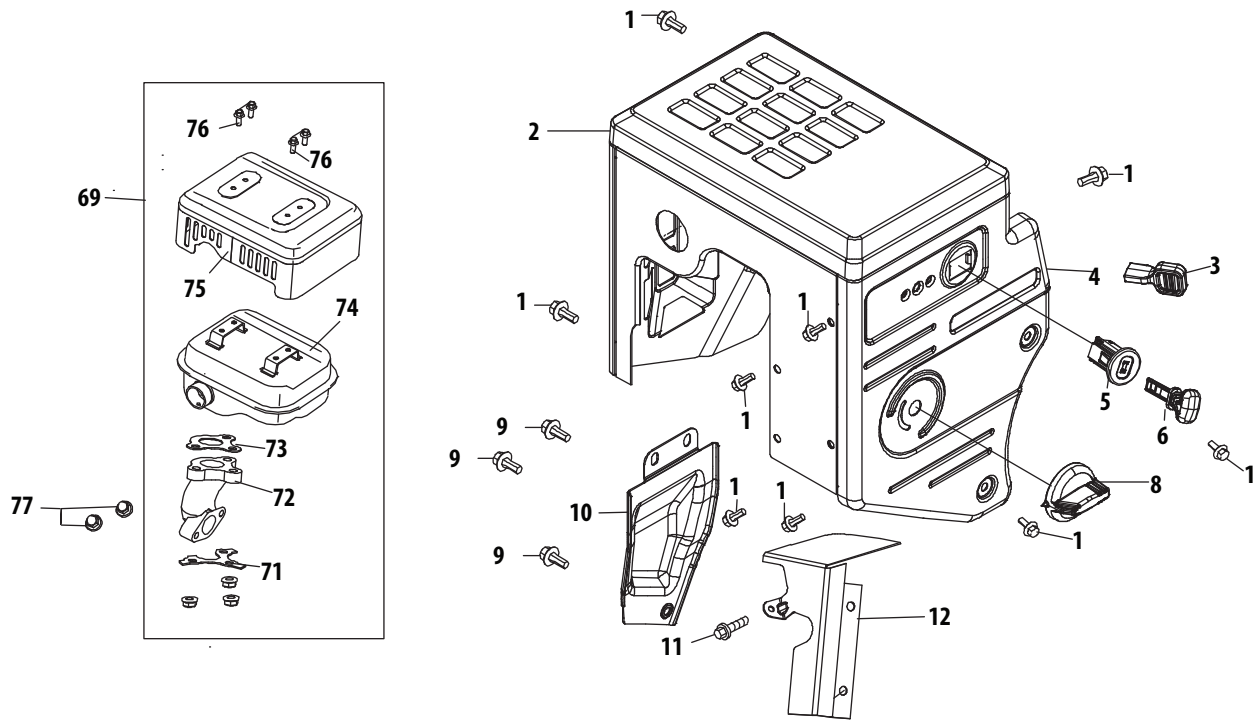

Engine Model 483-SUC Muffler & Controls

Ref.	Part Number	Description
1	710-04915	BOLT M6x12
2	951-11339	MUFFLER SHIELD
3	951-10757	THROTTLE CONTROL KNOB
4	951-11595	CONTROL PANEL
5	951-10637	ENGINE SWITCH BASE
6	951-10630	KEY
8	951-11302	CHOKE KNOB
9	710-04914	BOLT M6x10
10	951-11181	EXHAUST PIPE SHIELD
11	710-04968	BOLT M6x16

Ref.	Part Number	Description
12	951-11321	CARB ISOLATOR BRACKET
69	951-11338	MUFFLER ASSEMBLY
71	908-05052	GASKET
72	919-05064	EXHAUST PIPE
73	921-04670	GASKET, MUFFLER
74	908-05020	MUFFLER BODY
75	908-05051	MUFFLER GUARD
76	710-05051	BOLT
77	712-05059	NUT M8