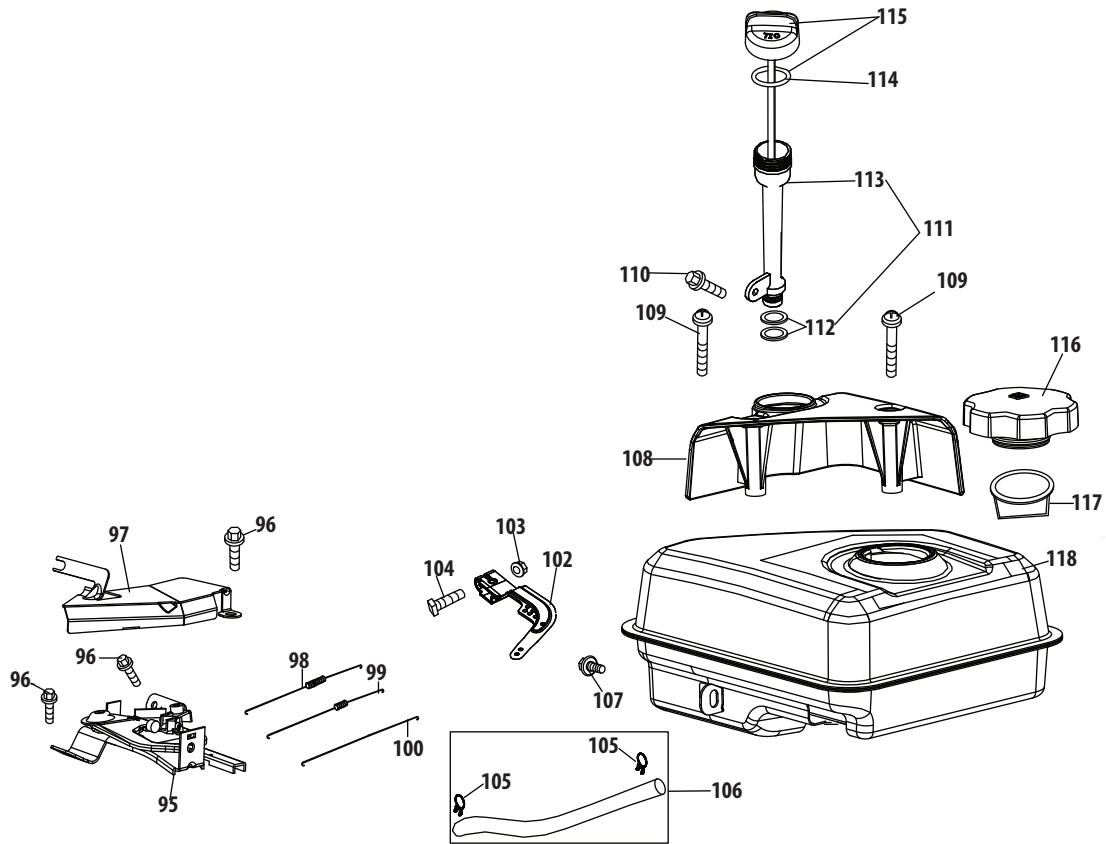

370-SUC Fuel Tank & Mounting

Ref.	Part Number	Description
95	951-10758	Throttle Bracket
96	710-05103	Bolt M6×12
97	951-11108	Governor Linkage Shield
98	951-11935	Governor Spring
99	951-10664	Throttle Linkage Spring
100	951-10665	Throttle Linkage
102	951-11106	Governor Arm
103	712-04212	Nut M6
104	710-04908	Governor Arm Bolt
105	951-11700	Fuel Hose Clamp
106	951-10650	Kit-Fuel Line
107	710-04915	Bolt M6×12

Ref.	Part Number	Description
108	951-11914	Dipstick Decoration Cover
109	710-04905	Bolt
110	710-04915	Bolt M6×12
111	951-11913	Oil Fill Tube Assembly
112	951-11904	Dipstick O-Ring
113	951-10656	Oil Fill Tube
114	951-11381	Dipstick O-Ring
115	951-12482	Dipstick Asm
116	951-12533	Fuel Cap Assembly
117	951-11933	Fuel Level Indicator
118	951-10653B	Fuel Tank Assembly