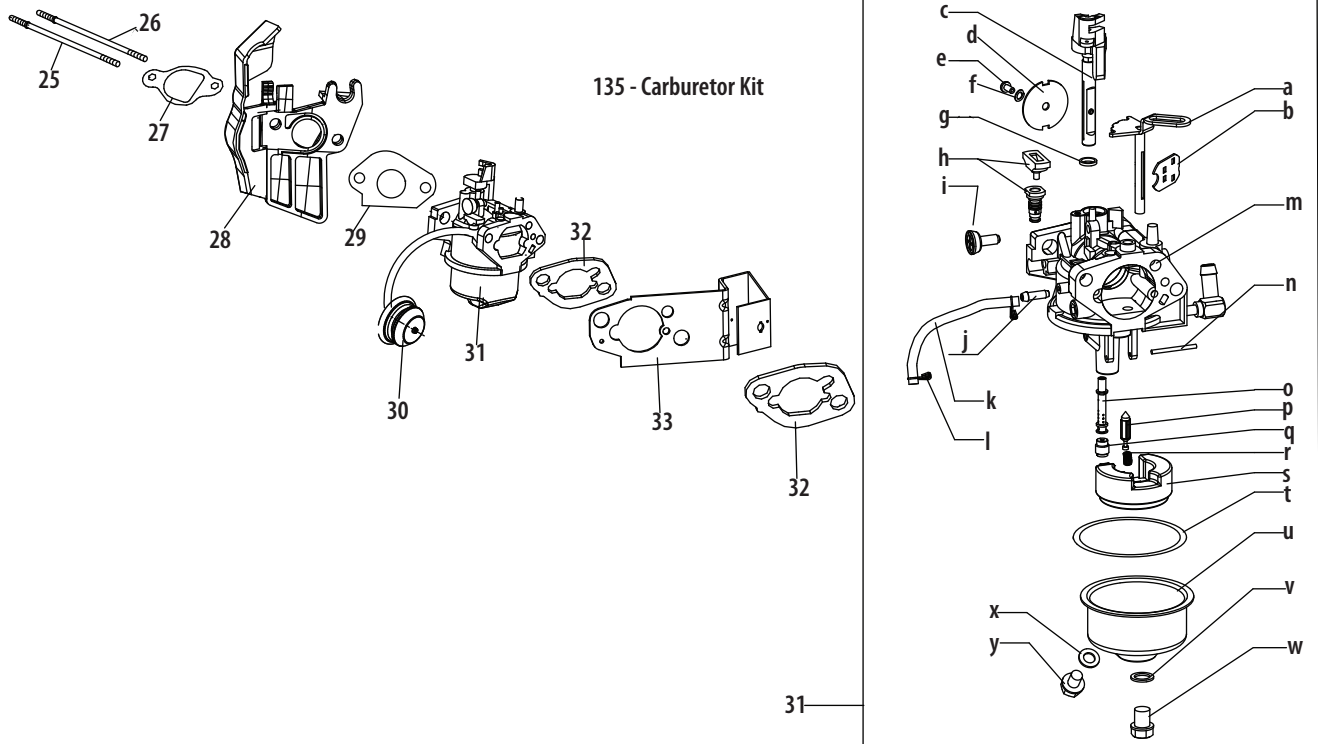

265-SUA Carburetor Assembly

Ref.	Part Number	Description
25	710-04939	Stud M6×117
26	710-04910	Stud M6×105
27	951-11567	Carburetor Insulator Gasket
28	951-11896	Carburetor Insulator
29	951-11569A	Carburetor Gasket
30	951-10639A	Primer Assembly
30	951-11824	Primer Bulb
31	951-12705	Carburetor Assembly
32	951-11897	Carburetor Gasket Plate
33	951-11112	Choke Control
135	951-14050	Carburetor Kit (Incl. h,n,o,p,q,r,s,t,v,x)
a	n/a	Choke Shaft
b	n/a	Choke Plate
c	n/a	Throttle Shaft
d	n/a	Throttle Plate
e	710-05469	Screw M3×6
f	736-04638	Lock Washer
g	n/a	Gasket, Throttle Plate

Ref.	Part Number	Description
h	n/a	Idle Jet Assembly (0.34)
i	n/a	Idle Speed Adjusting Screw
j	n/a	Primer Pipe
k	951-11699	Primer Hose
l	951-11906	Hose Clamp
m	n/a	Carburetor Body
n	n/a	Float Pin
o	n/a	Emulsion Tube (P18-019)
p	951-12875	Needle Valve
q	n/a	Main Jet (#73)
r	n/a	Needle Valve Spring
s	n/a	Float
t	951-11589	Fuel Bowl O-Ring
u	n/a	Fuel Bowl
v	951-11348	Fuel Bowl Mounting Bolt Gasket
w	710-04945	Fuel Bowl Mounting Bolt
x	951-11349	Fuel Bowl Drain Bolt Gasket
y	710-04938	Fuel Bowl Drain Bolt