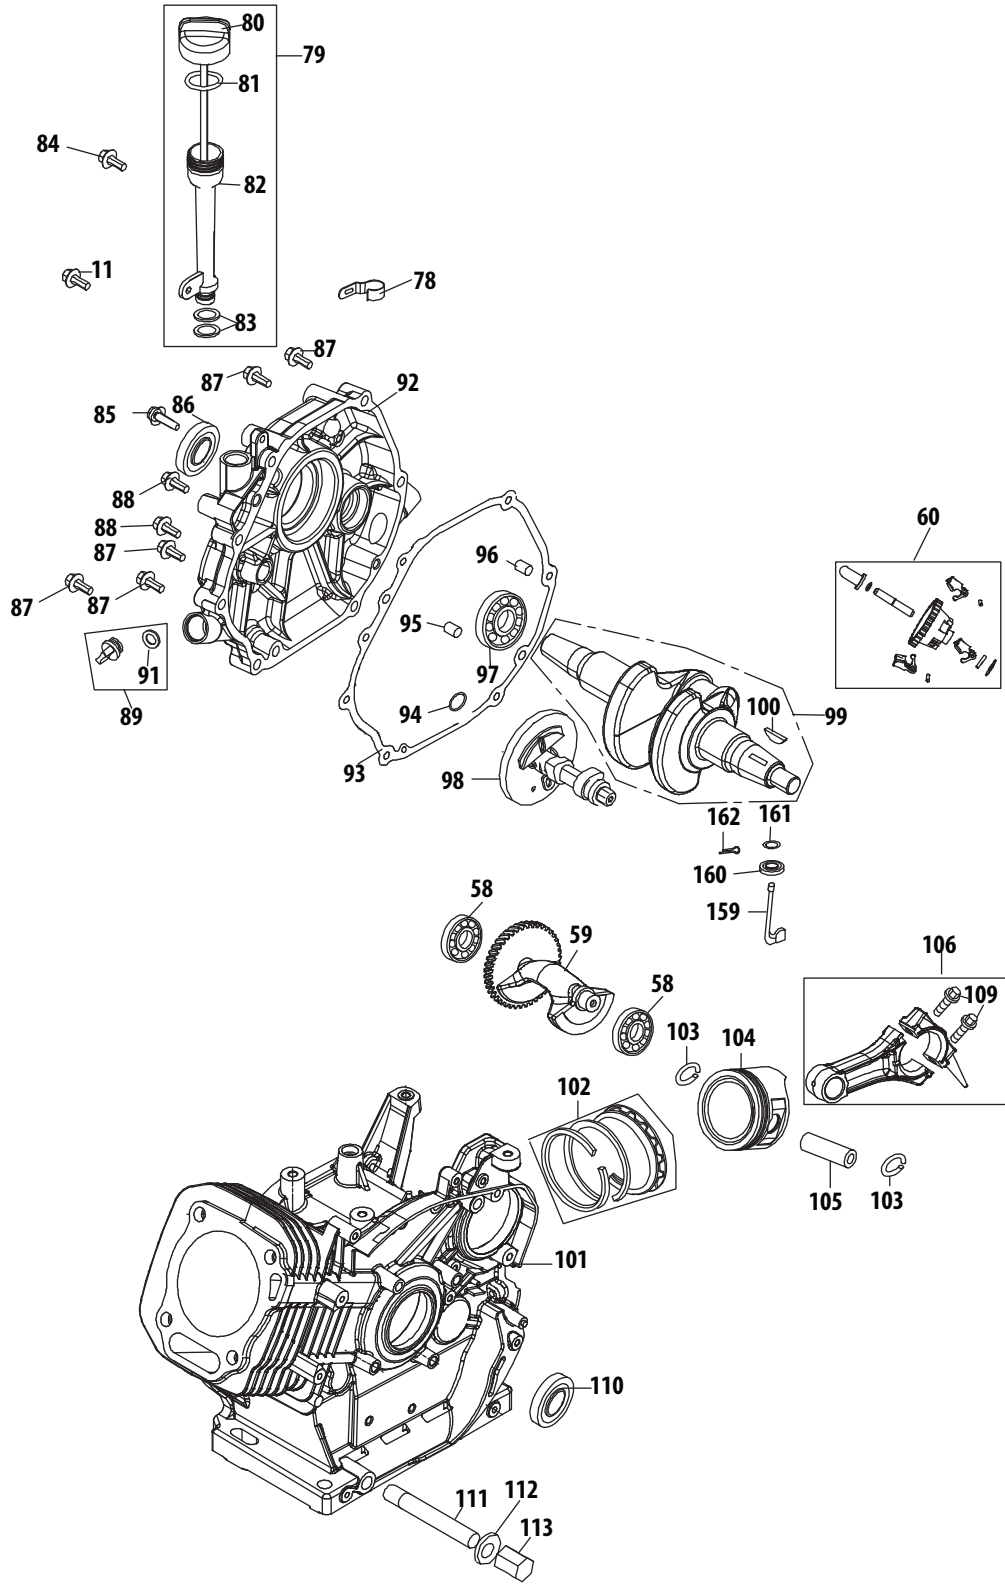

483-SUC Crankcase

483-SUC Crankcase

Ref.	Part Number	Description	Ref.	Part Number	Description
58	951-11373	RADIAL BALL BEARING 6202-P6	95	715-04102	DOWEL PIN 9×12
59	951-11968	BALANCEABLE SHAFT ASSY.	96	715-04092	DOWEL PIN 7×14
60	951-11956	GOVERNOR GEAR	97	951-11969	BEARING 6207-P6
78	951-11320	DIPSTICK CLAMP	98	951-11959A	CAMSHAFT ASSEMBLY
79	631-05032A	DIPSTICK ASSEMBLY	99	751-14218	CRANKSHAFT ASSEMBLY
80	731-09316	DIPSTICK	100	951-10307	WOODRUFF KEY
81	921-04663	DIPSTICK O-RING	101	751-14221	CRANKCASE COMP.
82	731-09317	OIL FILL TUBE	102	951-12579	PISTON RING SET
83	951-11381	OIL FILL TUBE O-RING	103	951-11953	PISTON PIN SNAP RING
84	710-05349	BOLT M6×8	104	951-11952	PISTON
85	710-06289	BOLT M8×45	105	951-11954	PISTON PIN
86	951-11375	OIL SEAL 35×52×7	106	951-11951	CONNECTING ROD ASSEMBLY
87	710-06061	BOLT M8×38	109	710-05319	CONNECTING ROD BOLT
88	710-06063	BOLT M8×35	110	951-11499	OIL SEAL 35×52×7
89	951-11345	OIL FILLER PLUG COMP	111	951-11350	OIL DRAIN PIPE
91	951-11960	O-RING 16×3	112	736-04440	WASHER 10×16×1.5
92	751-14220A	CRANKCASE COVER	113	710-04906	OIL DRAIN PLUG
93	951-11376	CRANKCASE COVER GASKET		952Z483-SUC	COMPLETE ENGINE
94	736-04476	WASHER 16×24×0.5