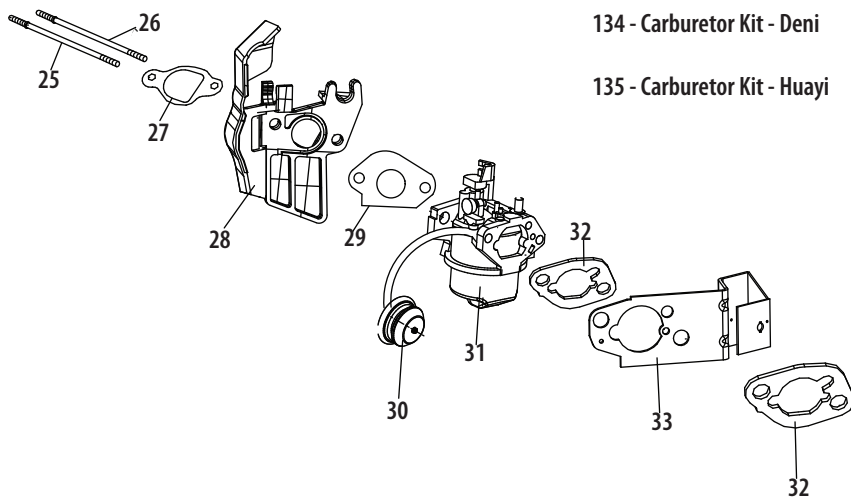

270-SUA Carburetor Assembly

134 - Carburetor Kit - Deni

135 - Carburetor Kit - Huayi