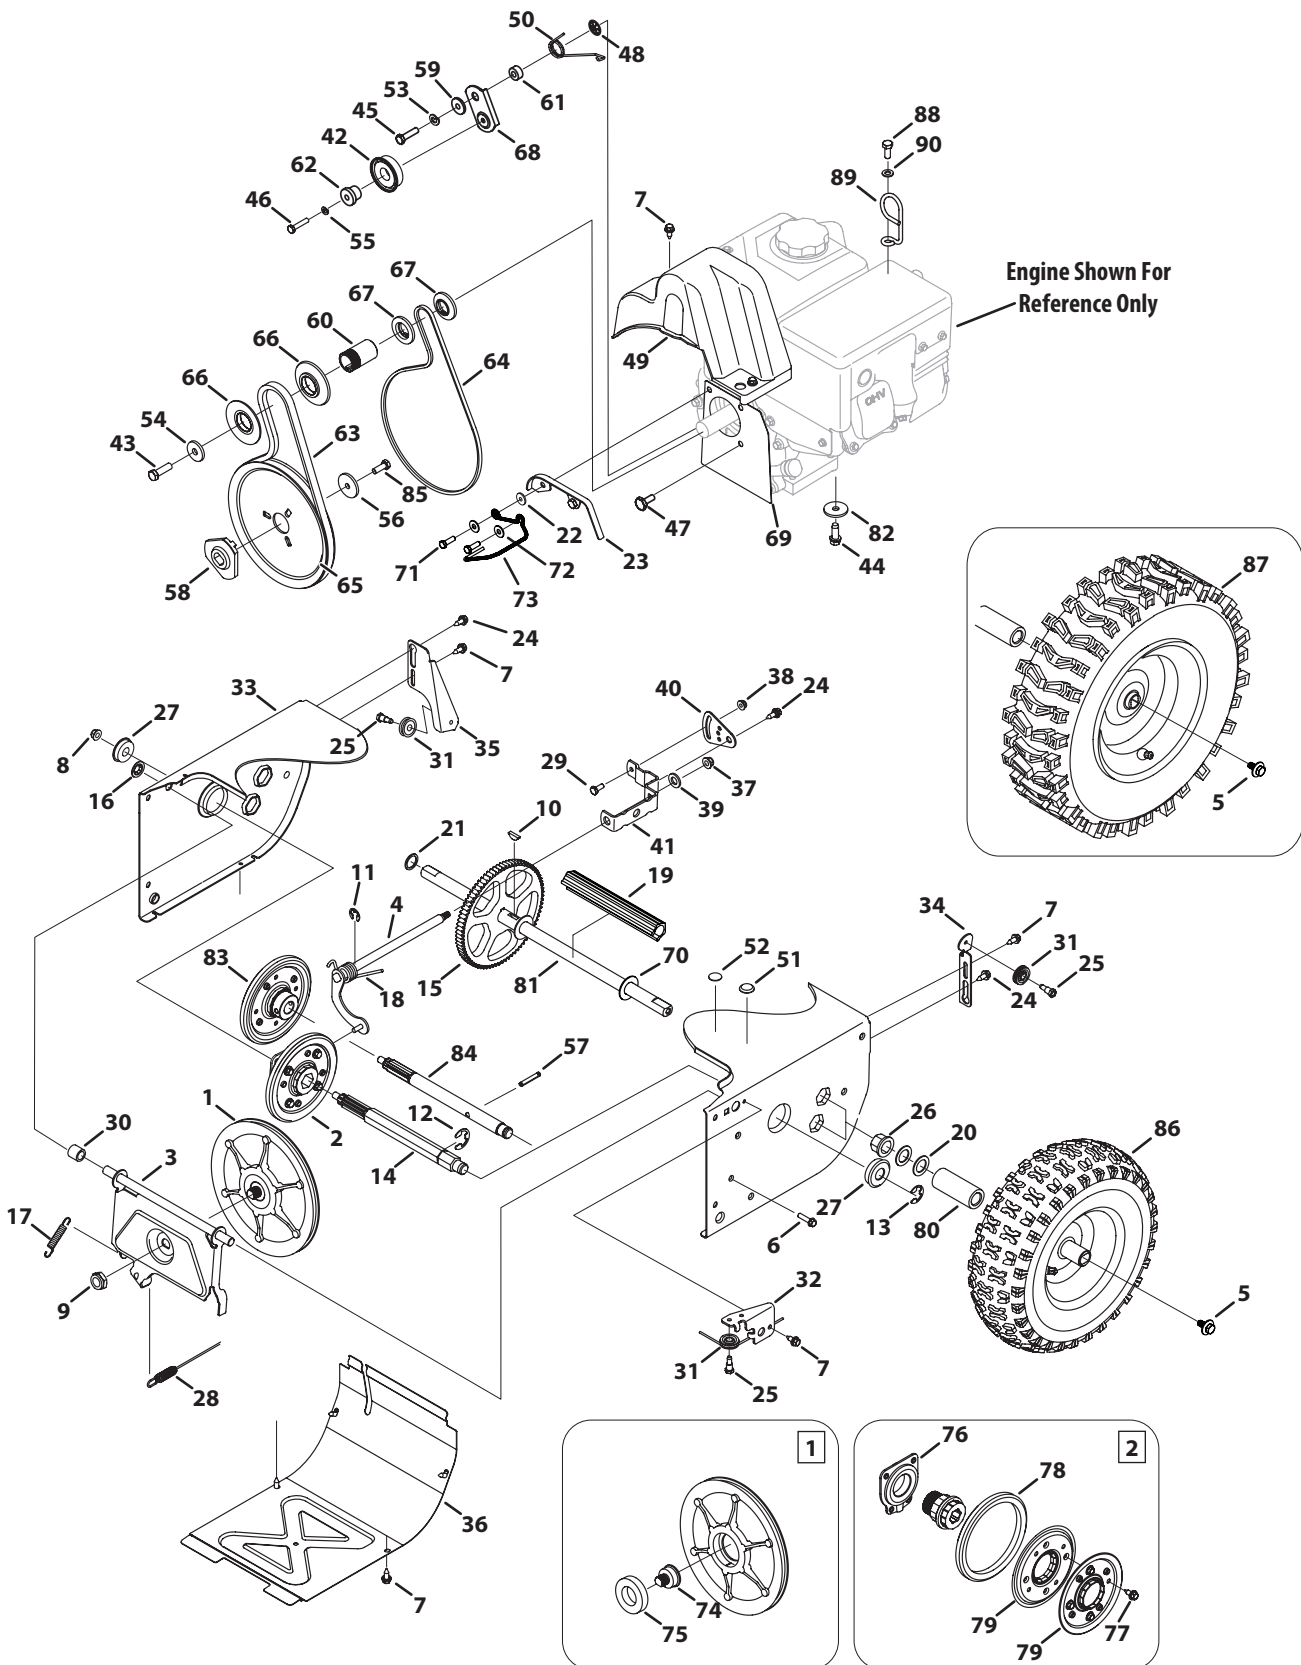

Drive System

Ref.	Part Number	Description	Ref.	Part Number	Description
1	656-04055	Disc Assembly, Friction Wheel	40	790-00217A	Speed Selector Pivot Bracket
2	684-04153C	Friction Wheel Assembly, 5.5 OD	41	790-00218A	Speed Selector Shift Bracket
3	684-04154B	Friction Wheel Support Bracket	42	684-04169	Idler Pulley Assembly
4	684-04156A	Rod Shift Assembly	43	710-0191	Hex Screw, 3/8-24 x 1.25
5	710-05339A	Screw, 5/16-24 x .750	44	710-0654A	Sems Screw, 3/8-16 x 1.00
6	710-0788	Taptite Screw, 1/4-20 x 1.000	45	710-0672	Hex Screw, 5/16-24 x 1.25
7	710-1652	Taptite Screw, 1/4-20 x .625	46	710-0809	Hex Screw, 1/4-20 x 1.25
8	712-04065	Flange Lock Nut, 3/8-16	47	738-04439	Shoulder Screw, 5/16-24 x .5
9	712-0417A	Flange Nut, 5/8-18	48	926-04012	Push-on Nut, .25 Dia.
10	914-0126	Hi-pro Key, 3/16 x 3/4 Dia.	49	731-06401	Belt Cover, 4-Way Irg. block
11	916-0104	E-Ring	—	731-05353B	Belt Cover, 4-Way
12	716-0136	Retaining E-Ring, .875 Dia.	50	732-04308C	Torsion Spring, .850 ID x .333
13	916-0231	E-Ring, .750 Dia.	51	735-04099	Plug, 3/8 ID
14	917-04209A	Hex Shaft, 7-Tooth	52	735-04100	Plug, 1/2 ID
15	917-04230	Gear, 80-Tooth	53	936-0119	Lock Washer, 5/16
16	726-0221	Speed Nut, .500	54	736-3082A	Flat Washer, .45 x 1.5 x .172
17	932-0264	Extension Spring	55	936-0329	Washer, Lock, 1/4
18	732-04311A	Torsion Spring, .750 x .968	56	736-0505	Flat Washer, .34 x 1.50 x .150
19	731-08181	Axle Spacer	57	715-04020	Pin, Spirol, 2.5"
20	936-0287	Flat Washer, .793 x 1.24 x .060	58	748-04053A	Adapter Pulley, .75 Dia.
21	736-04161	Flat Washer, .75 x 1.00 x .060	59	748-04112B	Shoulder Spacer, .3175 x .5 x .0975
22	736-0278	Washer, Flat, .330 x .687 x .030	60	750-04303	Spacer, .875 ID x 1.185 OD
23	731-07101	Belt Cover	61	750-04477A	Spacer, .340 x .750 x .330
24	738-04184A	Shoulder Screw, .368 x .113, 1/4-20	62	750-04571	Shoulder Space, .260 x .785 x .538
25	738-0924A	Shoulder Screw, 1/4-28, .340 x .355	63	954-04195A	Auger Drive Belt, 4-Way Irg. block
26	941-0245	Hex Flange Bearing	—	954-04050A	Auger Drive Belt, Standard
27	941-0563	Ball Bearing, 17 x 40 x 12	64	954-04201A	Wheel Drive Belt, 4-Way Irg. block
28	946-05067	Wheel Clutch Cable, 44.955"	—	954-04260	Wheel Drive Belt, Standard
29	710-0751	Hex Head Screw, 1/4-20 x .620	65	756-04109	Auger Drive Pulley, 8.1 x .5
30	748-0190	Spacer, .508 ID x .75 OD x .68	66	756-04113	Pulley Half, 2.600 OD
31	756-0625	Cable Roller	67	756-04252	Pulley Half, 3/8 x 1.716 OD
32	790-00096A	Auger Cable Front Guide Bracket	68	790-00208D	Wheel Drive Idler Bracket
33	790-00180C	Frame	69	790-00332	Cover Plate, 4-Way Irg. block
34	790-00206A	Auger Cable Guide Bracket	—	790-00289A	Cover Plate, Standard
35	790-00207C	Drive Cable Guide Bracket	70	736-0188	Washer, Flat, .760 x 1.49 x .060
36	790-00316	Frame Cover	71	710-0117A	Hex Head Screw, 5/16-24 x 1.00
37	712-04063	Flange Lock Nut, 5/16-18	72	936-0159	Washer, Flat, .349 x .879
38	712-04064	Flange Lock Nut, 1/4-20	73	747-06336A	Belt Guide
39	936-3015	Washer, Flat, .469 x .875 x .105	74	738-04164A	Friction Disc Bearing Pin

Cont'd on next page