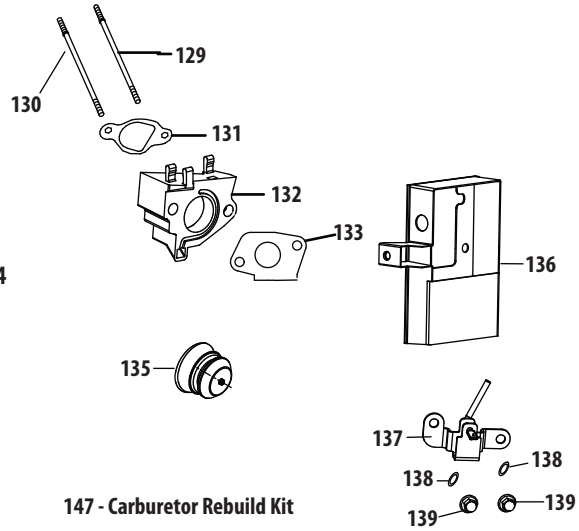

483-SUB Carburetor

147 - Carburetor Rebuild Kit

Ref.	Part Number	Description
129	710-05392	Stud M6-8x100
130	710-05056	Stud M6-8x118
131	951-11315	Carburetor Intake Gasket
132	951-11316	Carburetor Insulator
133	951-11223	Carburetor Gasket
134	951-14023A	Carburetor Assembly
135	951-10639A	Primer Assembly
135	951-11824	Primer Bulb
136	951-11304	Heater Box
137	951-11192	Choke Assembly
138	736-04477	Lock Washer
139	712-05015	Nut M6
147	951-12760A	Carburetor Rebuild Kit (Inc. i,j,p,q,r,s,t,u,v,x,z)
a	n/a	Choke Shaft
b	736-04638	Choke Control Lever Washer
c	710-05469	Fuel Shutoff Lever Screw
d	n/a	Choke Plate
e	n/a	Throttle Shaft
f	n/a	Throttle Plate
g	n/a	Gasket

Ref.	Part Number	Description
h	n/a	Throttle Shaft Cover
i	n/a	Idle Jet Rivet
j	n/a	Idle Jet Assembly
k	n/a	Idle Speed Adjusting Screw
l	n/a	Primer Pipe
m	751-11991	Primer Hose
n	951-11906	Primer Hose Clamp
o	n/a	Carburetor Body
p	n/a	Float Pin
q	n/a	Emulsion Tube
r	n/a	Nickel Plated Brass Needle Valve
s	n/a	Main Jet
t	n/a	Needle Valve Spring
u	n/a	Float
v	951-11970	Fuel Bowl Gasket
w	n/a	Fuel Bowl
x	951-11348	Fuel Bowl Gasket
y	710-04945	Fuel Bowl Mounting Bolt
z	951-11349	Fuel Drain Plug Gasket
aa	710-04938	Fuel Drain Plug