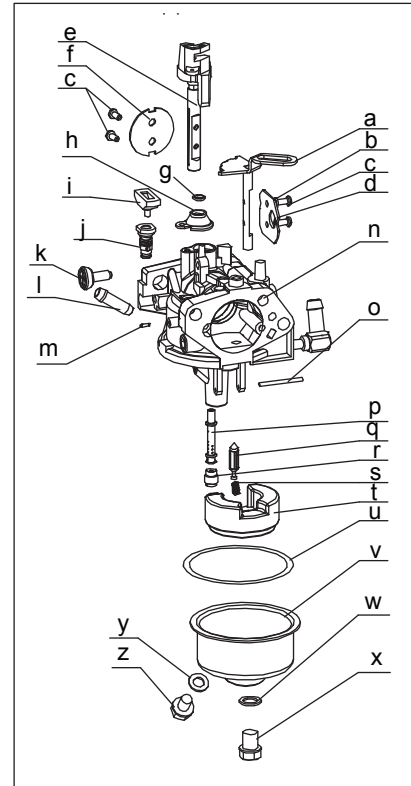

483-SUC Carburetor

Ref.	Part Number	Description
139	712-05015	NUT M6
140	951-11192	CHOKE CONTROL
141	751-14981	HEATER BOX
142	751-14980	GASKET,AIR CLEANER
144	951-05273	CARBURETOR ASSEMBLY
145	951-10639A	PRIMER ASSEMBLY
146	951-11824	PRIMER
148	951-11223	CARBURETOR GASKET
149	951-11316	CARBURETOR INSULATOR
150	951-11315	CARBURETOR INSULATOR GASKET
151	951-11317	AIR SHIELD
152	710-05056	STUD M6-8x118
153	710-05392	STUD M6-8x100
a	n/a	CHOKE SHAFT
b	736-04638	LOCK WASHER
c	710-05469	SCREW M3x6
d	n/a	CHOKE PLATE
e	n/a	THROTTLE SHAFT
f	n/a	THROTTLE PLATE
g	n/a	GASKET

Ref.	Part Number	Description
h	n/a	THROTTLE SHAFT COVER
i	n/a	IDLE JET RIVET
j	n/a	IDLE JET ASSEMBLY
k	n/a	IDLE SPEED ADJUSTING SCREW
l	n/a	WASTE PIPE
m	n/a	PRIMER PIPE
n	n/a	CARBURETOR BODY
o	n/a	FLOAT PIN
p	n/a	EMULSION TUBE
q	n/a	NEEDLE VALVE
r	n/a	MAIN JET
s	n/a	NEEDLE VALVE SPRING
t	n/a	FLOAT
u	951-11970	FUEL BOWL GASKET
v	n/a	FUEL BOWL
w	951-11348	FUEL BOWL GASKET
x	710-04945	FUEL BOWL MOUNTING BOLT
y	951-11349	FUEL DRAIN PLUG GASKET
z	710-04938	FUEL DRAIN PLUG