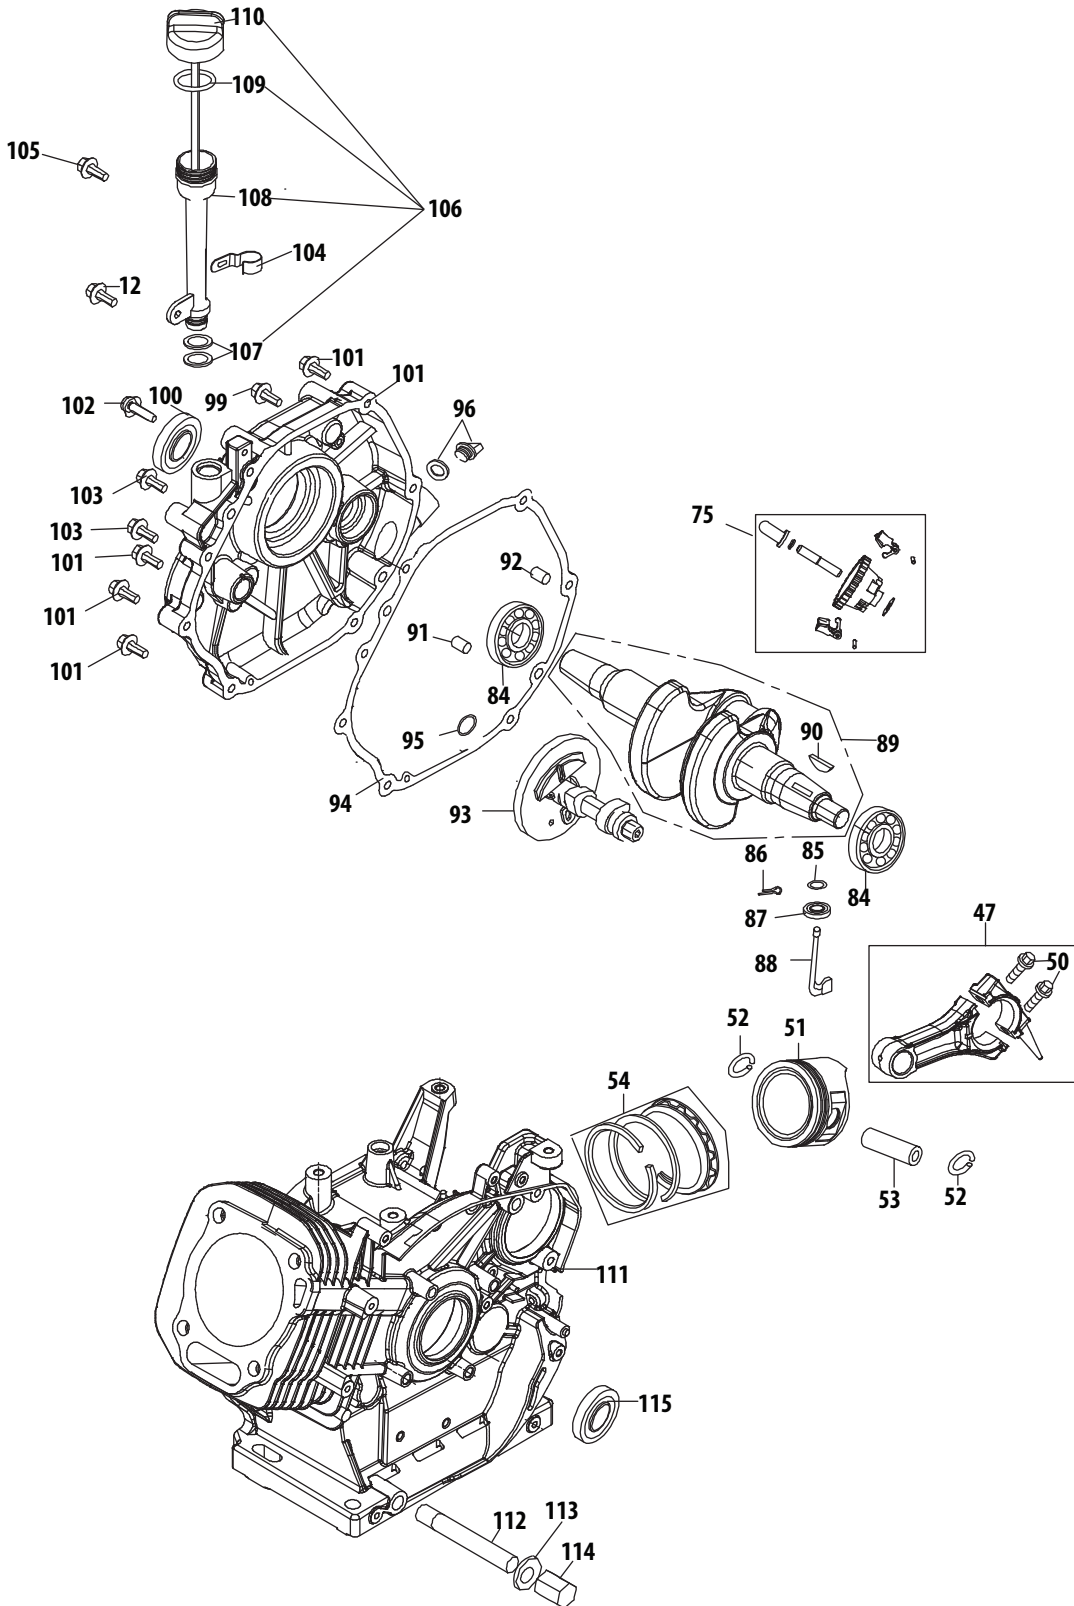

478-SUC Crankcase

478-SUC Crankcase

Ref.	Part Number	Description	Ref.	Part Number	Description
47	951-12066	CONNECTING ROD ASSEMBLY	96	651-05020A	DIPSTICK ASSEMBLY
50	710-05319	CONNECTING ROD BOLT	99	951-12395	CRANKCASE COVER
51	951-12043	PISTON	100	951-11372	OIL SEAL, 30x46x8
52	951-11632	PISTON PIN SNAP RING	101	710-06061	BOLT M8x38
53	951-12044	PISTON PIN	102	710-06289	BOLT M8x45
54	951-12387	PISTON RING SET	103	710-06063	BOLT M8x35
75	751-12068	GOVERNOR GEAR	104	951-11320	DIPSTICK CLAMP
84	951-12069	RADIAL BALL BEARING	105	710-05349	BOLT M6x8
85	736-04453	WASHER 8x20x0.8	106	631-05032A	DIPSTICK ASSEMBLY
86	714-04077	COTTER PIN	107	951-11381	OIL FILL TUBE O-RING
87	951-11958	GOVERNOR SEAL	108	731-09317	OIL FILL TUBE
88	951-12071	GOVERNOR ARM SHAFT	109	921-04663	DIPSTICK O-RING
89	751-14201	CRANKSHAFT ASSEMBLY	110	731-09316	DIPSTICK
90	951-10307	WOODRUFF KEY	111	751-14202	CRANKCASE COMP.
91	715-04102	DOWEL PIN 9x12	112	951-11350	OIL DRAIN PIPE
92	715-04092	DOWEL PIN 7x14	113	736-04440	WASHER 10x16x1.5
93	751-12072A	CAMSHAFT ASSEMBLY	114	951-11499	OIL DRAIN PLUG
94	951-11374	CRANKCASE COVER GASKET	115	951-11498	OIL SEAL 30x46x8
95	736-04545	WASHER 16x24x0.5		952Z478-SUC	COMPLETE ENGINE