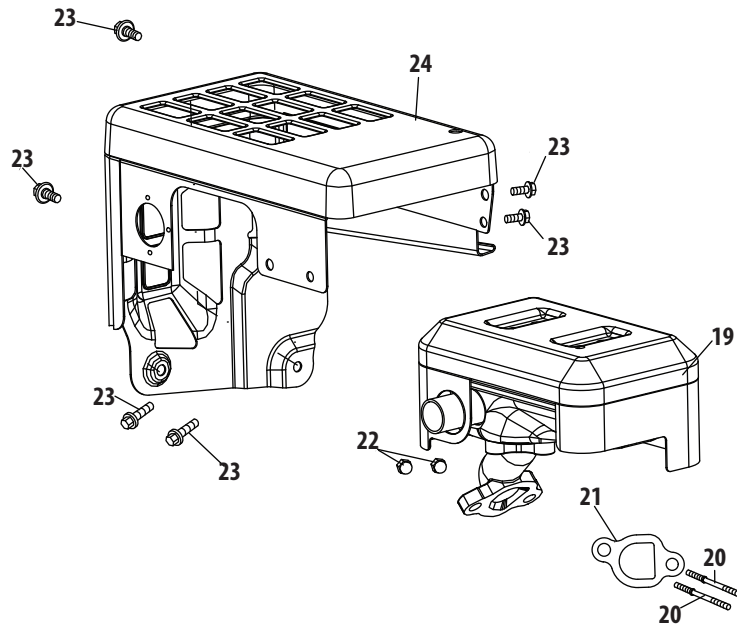

Engine Model 170-SU Muffler

Ref.	Part Number	Description
19	951-11282	Muffler Assembly
20	710-05001	Stud M8×36
20	951-14190	Muffler Stud Kit
21	951-11289	Exhaust Pipe Gasket
22	712-04214	Nut, M8
23	710-04915	Bolt M6×12
24	951-10642B	Muffler Shield