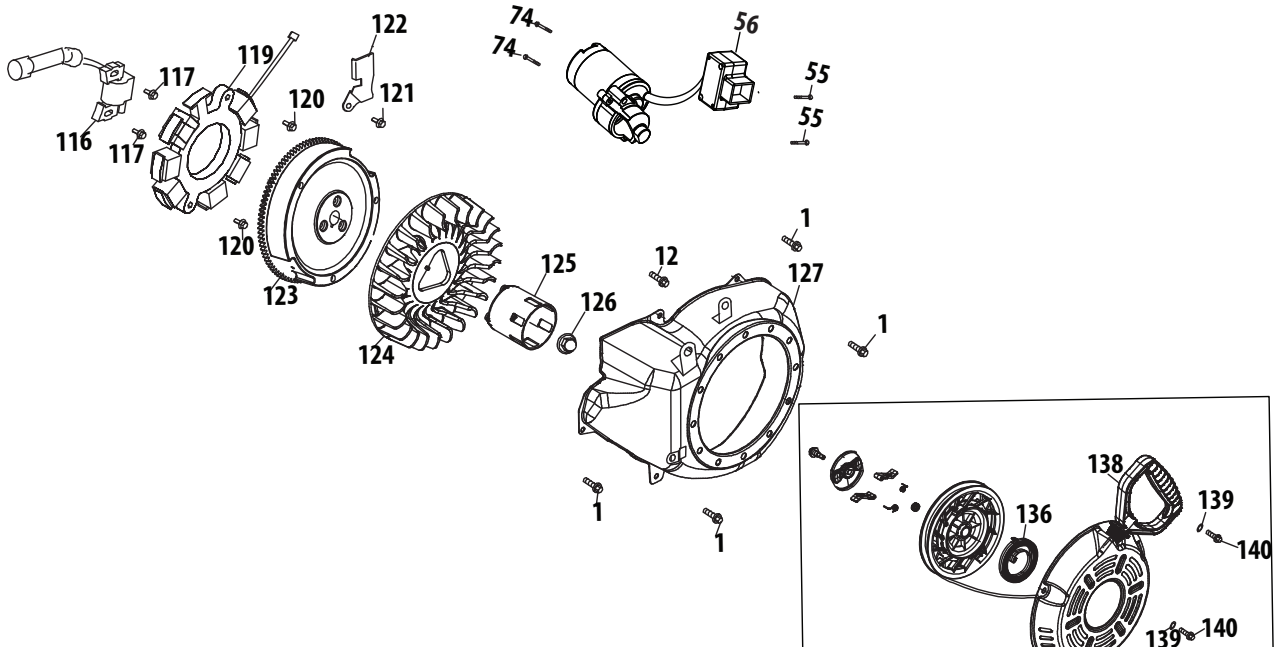

478-SUC Starter & Blower Housing

Ref.	Part Number	Description
1	710-04915	BOLT M6×12
12	710-04968	BOLT M6×16
55	710-04965	BOLT M4×55
56	951-11196	ELECTRIC STARTER
74	710-04967	BOLT M8×55
116	751-11197A	IGNITION COIL ASSEMBLY
117	710-05350	IGNITION COIL BOLT
119	951-12555	ALTERNATOR ASSEMBLY
120	710-04969	BOLT M6×30
121	710-04966	BOLT M6×8

Ref.	Part Number	Description
122	951-11186	WIRE PLATE
123	951-12090	FLYWHEEL
124	951-11217	COOLING FAN
125	951-11218	STARTER CUP
126	712-04220	NUT, SPECIAL, M16×1.5
127	951-11379	BLOWER HOUSING
128	951-11208	RECOIL STARTER
136	932-05127	RECOIL SPRING
138	731-05696	STARTER HANDLE
139	736-04455	GASKET φ6