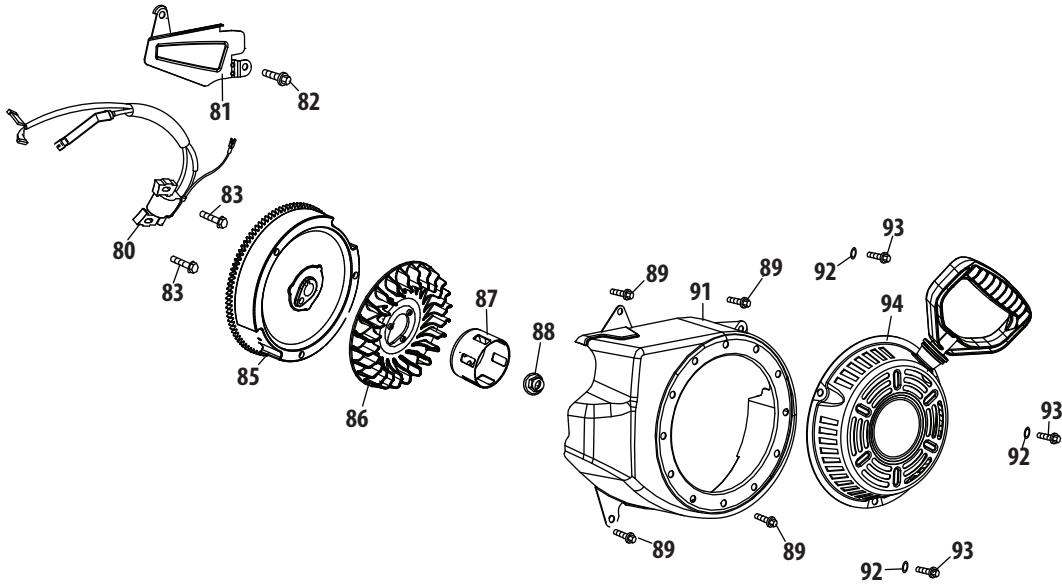

265-SUA Flywheel & Blower Housing

Ref.	Part Number	Description
80	951-10646	Ignition Coil Assembly
81	951-11110	Air Flow Shield
82	710-04940	Bolt M6x10
83	710-04919	Bolt M6x25
85	951-12416	Flywheel
86	951-10934	Cooling Fan
87	951-10911	Starter Cup

Ref.	Part Number	Description
88	712-04209	Nut, Special, M14x1.5
89	710-04915	Bolt M6x12
91	951-10663A	Blower Housing
92	736-04455	Gasket 6
93	710-04974	Bolt M6x10
94	951-14151	Recoil Starter