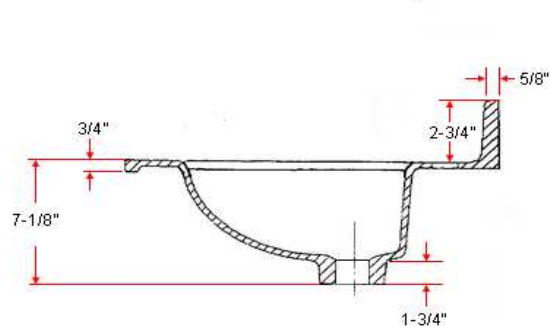

19" x 17" Oval Vanity Top

Specifications

Material Content: Cultured Marble
Back splash: Integrated
Color: Solid White / White on White / White on Bone
Faucet Holes: 3 holes, 4" center mount

Dimensions

Warranty & Compliances

Warranty 1 Year Limited Warranty
UPC Complaint
CSA Complaint
ANSI ANSI Z124.3 complaint

Order Codes & Finishes/Colors

	View Box	Sleeve Pack
Solid White	551242	551994
White on white	551044	552331
White on Bone	551093	552299