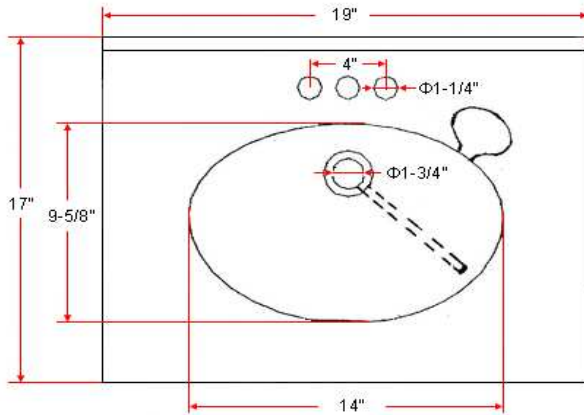

19" x 17" Oval Vanity Top

Specifications

Material Content: Cultured Marble
Back splash: Integrated
Color: Solid White / White on White / White on Bone
Faucet Holes: 3 holes, 4" center mount

Dimensions

Warranty & Compliances

Warranty 1 Year Limited Warranty
UPC Complaint
CSA Complaint
ANSI ANSI Z124.3 complaint

Order Codes & Finishes/Colors

	View Box	Sleeve Pack
Solid White	551242	551994
White on white	551044	552331
White on Bone	551093	552299