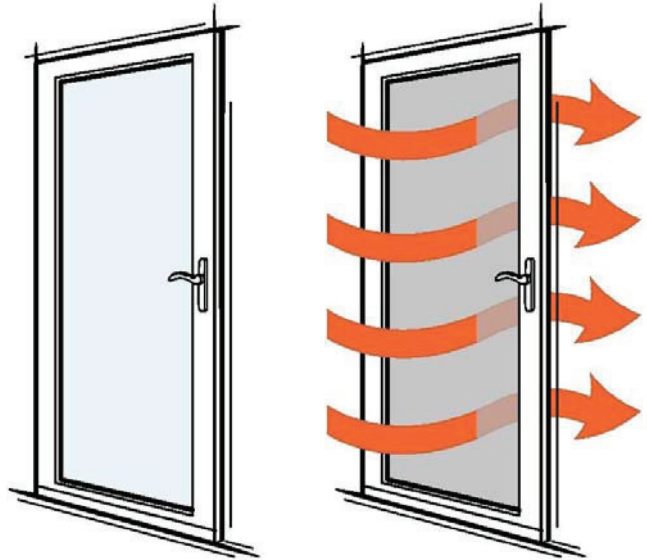

SPECIFICATIONS

Internet #: 203145018

Product Name: Andersen® - 36 in. x 80 in. 3000 Series Almond Full View Easy Install Storm Door

■ DIMENSIONS

Assembled Depth (in.)	2.25 in
Assembled Height (in.)	80.875 in
Assembled Width (in.)	36.375 in
Door Size (WxH) in.	36 x 80
Door Thickness (in.)	1.5 in
Fits Opening Height (in.)	80 to 80 7/8
Fits Opening Width (in.)	35 7/8 to 36 3/8

■ DETAILS

Bottom Door Sweep	Double	Handleset Finish	Nickel
Color Family	Almond	Included	Screen
Color/Finish	Almond	Material	Aluminum
Door Handing	Left Hand/Outswing	Product Weight (lb.)	56
Door Type	Storm	Returnable	90-Day
Features	Easy Install	Type of Weatherstripping	Dual
Finish Type	Painted	View Type	Full-view