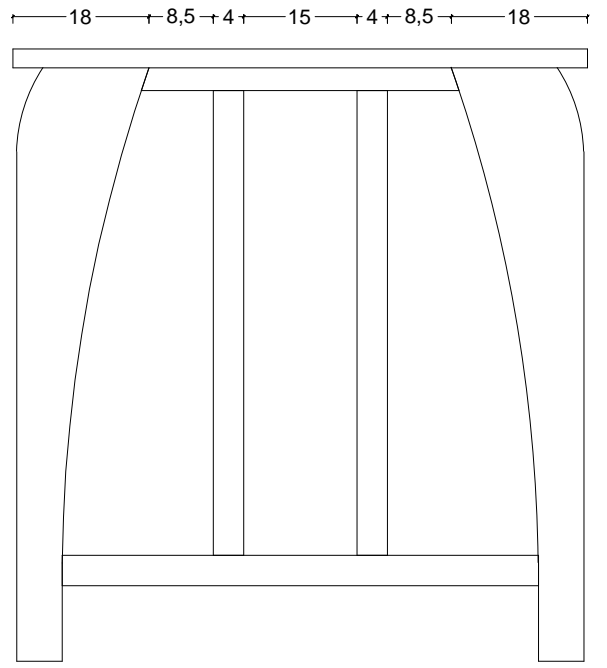

PERSPECTIVE  
(FRONT)

PERSPECTIVE  
(BACK)

Confidential All Right Reserved. No manufacturing or distribution with out permission of E&T Horizons, USA

DESCRIPTION :	SIZE :	REVIEWED BY :	PREPARED BY :	DATE :	REVISED DATE :	PAGE :
TRANQUILITY 30" W SOFT CLOSE TR-BT-30	76 * 54 * 81 Cm		E&T Horizons	04 NOV 2017		1

FRONT VIEW

TOP VIEW

SIDE VIEW

BACK VIEW

Confidential All Right Reserved. No manufacturing or distribution with out permission of E&T Horizons, USA

DESCRIPTION :	SIZE :	REVIEWED BY :	PREPARED BY :	DATE :	REVISED DATE :	PAGE :
TRANQUILITY 30" W SOFT CLOSE TR-BT-30	76 * 54 * 81 Cm		E&T Horizons	04 NOV 2017		2