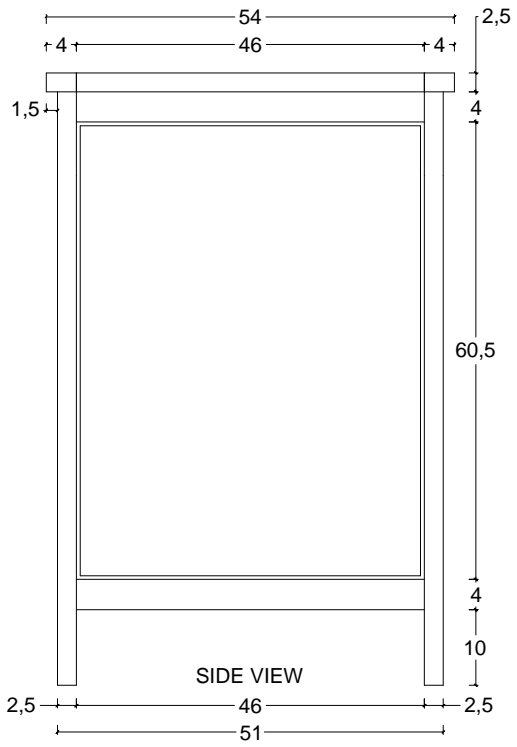

PERSPECTIVE  
(FRONT)

PERSPECTIVE  
(BACK)

Confidential All Right Reserved. No manufacturing or distribution with out permission of E&T Horizons, USA

DESCRIPTION :	SIZE :	REVIEWED BY :	PREPARED BY :	DATE :	REVISED DATE :	PAGE :
TRANQUILITY 30" W SOFT CLOSE TR-BT-30	76 * 54 * 81 Cm		E&T Horizons	04 NOV 2017		1

FRONT VIEW

TOP VIEW

SIDE VIEW

BACK VIEW

Confidential All Right Reserved. No manufacturing or distribution with out permission of E&T Horizons, USA

DESCRIPTION :	SIZE :	REVIEWED BY :	PREPARED BY :	DATE :	REVISED DATE :	PAGE :
TRANQUILITY 30" W SOFT CLOSE TR-BT-30	76 * 54 * 81 Cm		E&T Horizons	04 NOV 2017		2