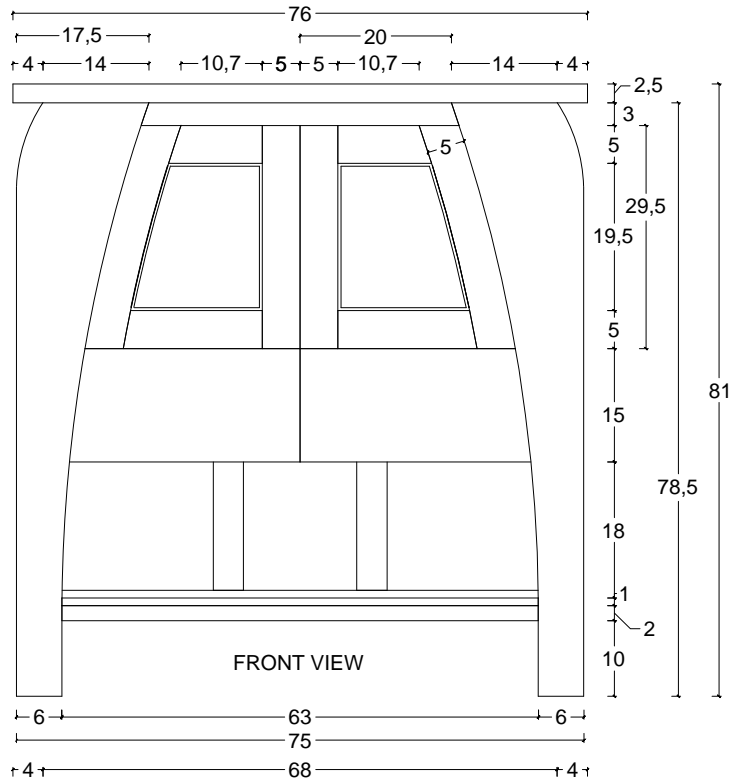

PERSPECTIVE  
(FRONT)

PERSPECTIVE  
(BACK)

Confidential All Right Reserved. No manufacturing or distribution with out permission of E&T Horizons, USA

DESCRIPTION :	SIZE :	REVIEWED BY :	PREPARED BY :	DATE :	REVISED DATE :	PAGE :
TRANQUILITY 30" W SOFT CLOSE TR-BT-30	76 * 54 * 81 Cm		E&T Horizons	04 NOV 2017		1

FRONT VIEW

TOP VIEW

SIDE VIEW

BACK VIEW

Confidential All Right Reserved. No manufacturing or distribution with out permission of E&T Horizons, USA

DESCRIPTION :	SIZE :	REVIEWED BY :	PREPARED BY :	DATE :	REVISED DATE :	PAGE :
TRANQUILITY 30" W SOFT CLOSE TR-BT-30	76 * 54 * 81 Cm		E&T Horizons	04 NOV 2017		2