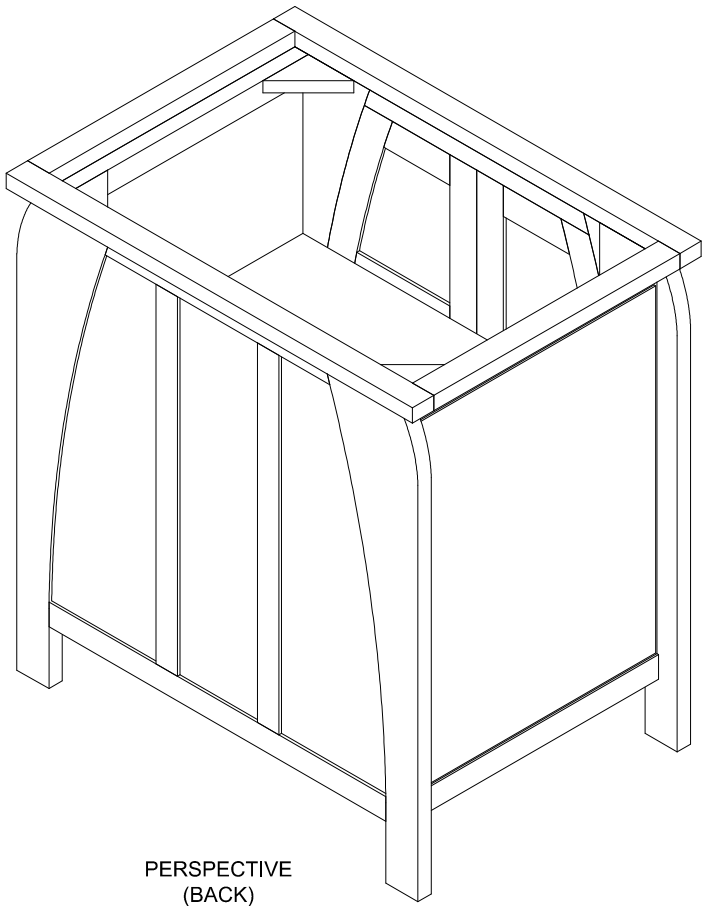

PERSPECTIVE  
(FRONT)

PERSPECTIVE  
(BACK)

Confidential All Right Reserved. No manufacturing or distribution with out permission of E&T Horizons, USA

DESCRIPTION :	SIZE :	REVIEWED BY :	PREPARED BY :	DATE :	REVISED DATE :	PAGE :
TRANQUILITY 30" W SOFT CLOSE TR-BT-30	76 * 54 * 81 Cm		E&T Horizons	04 NOV 2017		1

FRONT VIEW

TOP VIEW

SIDE VIEW

BACK VIEW

Confidential All Right Reserved. No manufacturing or distribution with out permission of E&T Horizons, USA

DESCRIPTION :	SIZE :	REVIEWED BY :	PREPARED BY :	DATE :	REVISED DATE :	PAGE :
TRANQUILITY 30" W SOFT CLOSE TR-BT-30	76 * 54 * 81 Cm		E&T Horizons	04 NOV 2017		2