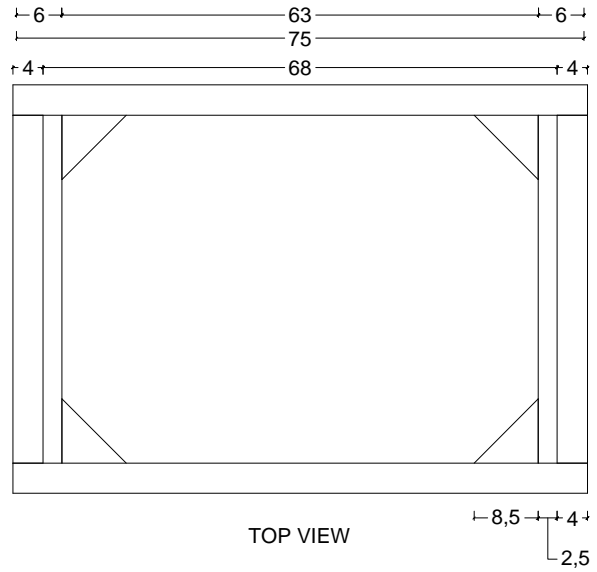

PERSPECTIVE  
(FRONT)

PERSPECTIVE  
(BACK)

Confidential All Right Reserved. No manufacturing or distribution with out permission of E&T Horizons, USA

DESCRIPTION :	SIZE :	REVIEWED BY :	PREPARED BY :	DATE :	REVISED DATE :	PAGE :
TRANQUILITY 30" W SOFT CLOSE TR-BT-30	76 * 54 * 81 Cm		E&T Horizons	04 NOV 2017		1

FRONT VIEW

TOP VIEW

SIDE VIEW

BACK VIEW

Confidential All Right Reserved. No manufacturing or distribution with out permission of E&T Horizons, USA

DESCRIPTION :	SIZE :	REVIEWED BY :	PREPARED BY :	DATE :	REVISED DATE :	PAGE :
TRANQUILITY 30" W SOFT CLOSE TR-BT-30	76 * 54 * 81 Cm		E&T Horizons	04 NOV 2017		2