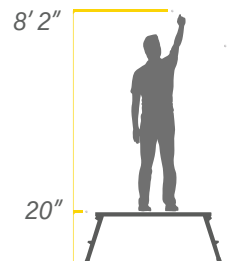

GLF-47WP FIBERGLASS SLIM FOLD PLATFORM

EXCLUSIVELY AT

JOB SITE ESSENTIALS

The Fiberglass Slim Fold Work Platform is a necessity on any jobsite. The durable work platform is tough to the extreme with a 375lb load rating. With a slim fold design measured at only 3.5 in. deep, the Fiberglass Work Platform is a must have on any professional's tool supply, and thin enough to add to any tool truck space.

NON-CONDUCTIVE

The Fiberglass Rail Construction makes it safe for use while working with electricity

EASE OF USE

Automatic locks engage when legs unfold and keep legs in place

SAFETY

Non-slip tread and oversized non-marring feet improve stability

SPECIFICATIONS

Duty Rating: 375lbs ANSI Type IAA
Open Dimensions: 57.6"L x 17.3"W x 20"H
Folded Dimensions: 47.25"L x 17.3"W x 3.5"H
Weight: 14.3lbs
Store SKU: 1001611824

47" x 14"
PLATFORM

GORILLALADDERS.com