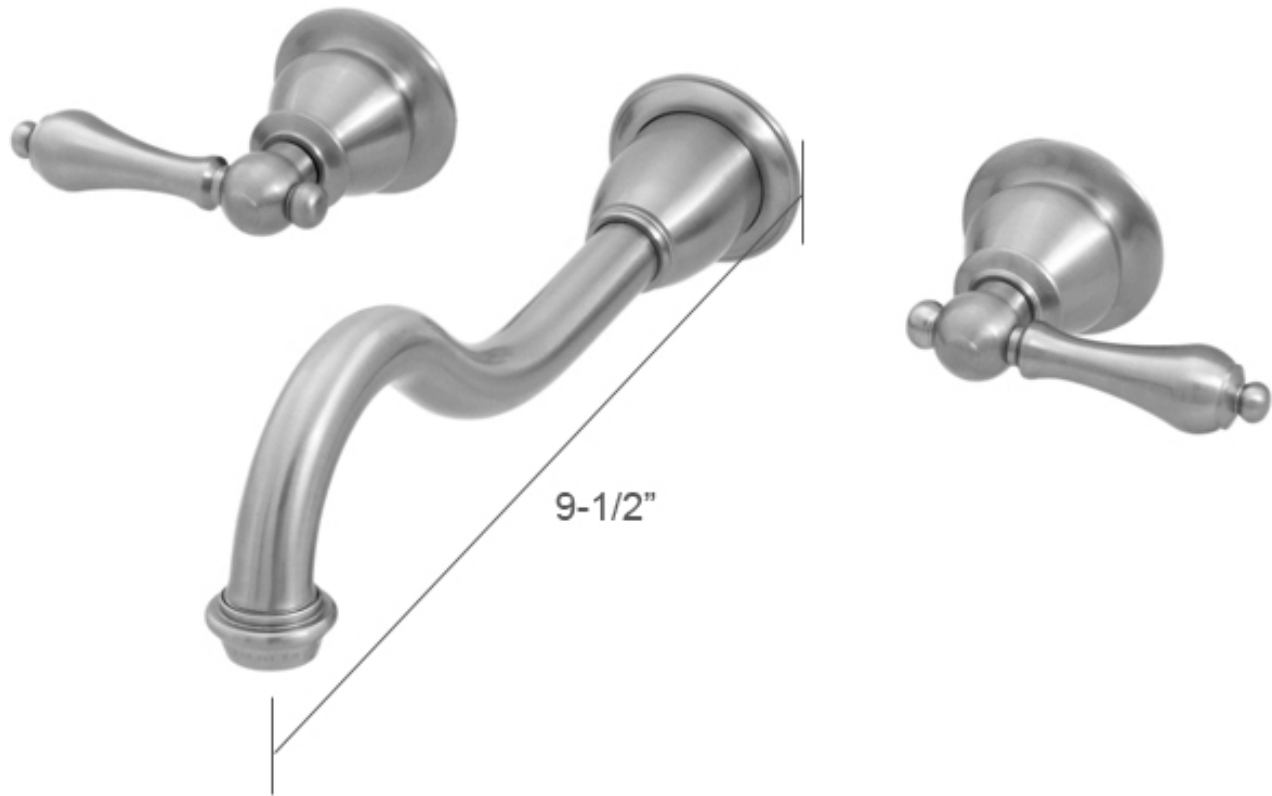

WATER  
CREATION

## TECHNICAL DATASHEET

Water Creation Wall Mount  
Lavatory/Vessel Faucet

### PRODUCT SPECIFICATION

Item Code: F4-0001-01 (Chrome)  
F4-0001-02 (Brushed Nickel)  
F4-0001-03 (Oil Rubbed Bronze)  
F4-0001-05 (Polished Nickel PVD)

Construction: 100% Solid Brass

Finish: Chrome, Brushed Nickel, Oil Rubbed Bronze, Polished Nickel PVD

Spread: 8" Center

Spout Reach: 9-1/2"

Solid Cast Brass Rough In Valve Included

Flow Rate: 2.0 GPM @ 60 PSI

Lifetime Warranty Ceramic Disc Cartridge