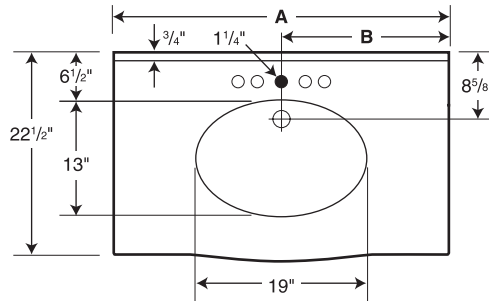

○ Drill Points ● Pre-drilled

**Roman Ogee Edge**

Capacity: 2  
gallons to overflow

Model	A	B
EV1B2225	25"	12-1/2"
EV1B2231	31"	15-1/2"
EV1B2237	37"	18-1/2"
EV1B2243	43"	21-1/2"
EV1B2249	49"	24-1/2"
EV1B2255	55"	27-1/2"
EV1B2261	61"	30-1/2"

#### Swanstone Europa Vanity Tops

Model	Part	Nominal Dimensions	Ship Wt. Lb.	Ship FedEx	Carton Dims. In.	Cu. Ft.
EV1B2225	EV02225	22-1/2" D x 25" W	28	FedEx	28 x 26 x 14	5.90
EV1B2231	EV02231	22-1/2" D x 31" W	33	FedEx	34 x 26 x 14	7.16
EV1B2237	EV02237	22-1/2" D x 37" W	41	FedEx	40 x 26 x 14	8.43
EV1B2243	EV02243	22-1/2" D x 43" W	43	FedEx	46 x 26 x 14	9.69
EV1B2249	EV02249	22-1/2" D x 49" W	44	FedEx	52 x 26 x 14	10.95
EV1B2255	EV02255	22-1/2" D x 55" W	50	-	58 x 26 x 14	12.22
EV1B2261	EV02261	22-1/2" D x 61" W	62	-	65 x 26 x 14	13.69