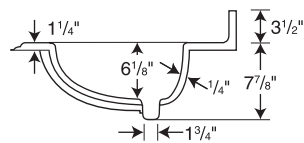

○ Drill Points ● Pre-drilled

**Roman Ogee Edge**

Capacity: 2  
gallons to overflow

Model	A	B
EV1B2225	25"	12-1/2"
EV1B2231	31"	15-1/2"
EV1B2237	37"	18-1/2"
EV1B2243	43"	21-1/2"
EV1B2249	49"	24-1/2"
EV1B2255	55"	27-1/2"
EV1B2261	61"	30-1/2"

#### Swanstone Europa Vanity Tops

Model	Part	Nominal Dimensions	Ship Wt. Lb.	Ship FedEx	Carton Dims. In.	Cu. Ft.
EV1B2225	EV02225	22-1/2" D x 25" W	28	FedEx	28 x 26 x 14	5.90
EV1B2231	EV02231	22-1/2" D x 31" W	33	FedEx	34 x 26 x 14	7.16
EV1B2237	EV02237	22-1/2" D x 37" W	41	FedEx	40 x 26 x 14	8.43
EV1B2243	EV02243	22-1/2" D x 43" W	43	FedEx	46 x 26 x 14	9.69
EV1B2249	EV02249	22-1/2" D x 49" W	44	FedEx	52 x 26 x 14	10.95
EV1B2255	EV02255	22-1/2" D x 55" W	50	-	58 x 26 x 14	12.22
EV1B2261	EV02261	22-1/2" D x 61" W	62	-	65 x 26 x 14	13.69