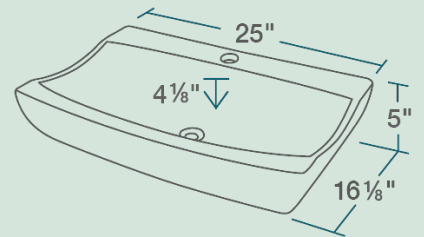

25" x 16 1/8" x 5"  
 Vessel Installation  
 True Vitreous China  
 No Hardware Needed  
 Lifetime Warranty