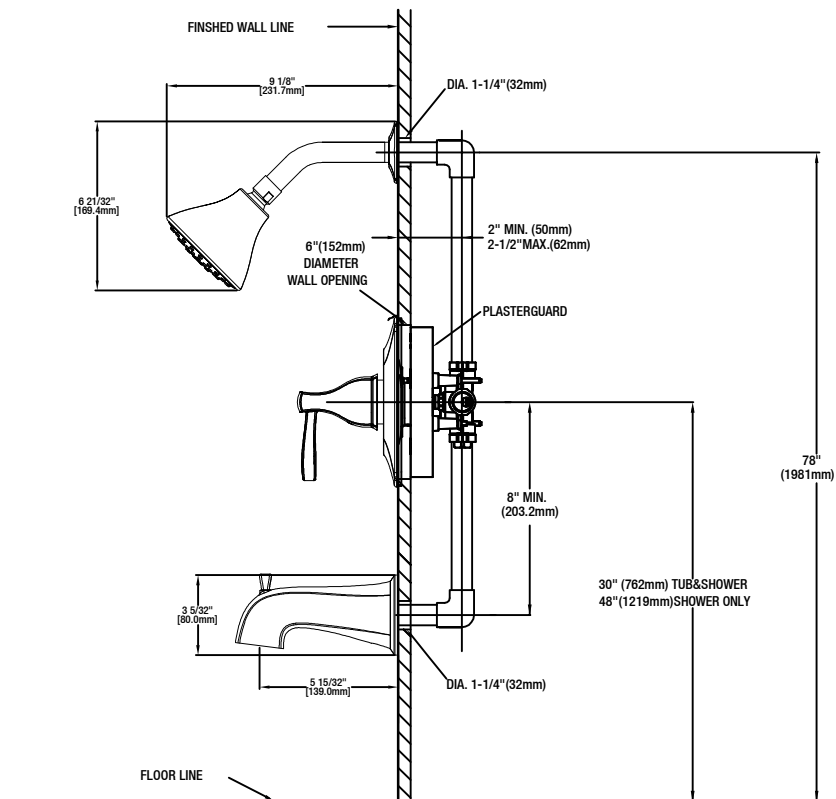

Milner 1-Handle Pressure Balance Tub and Shower Faucet

FEATURES

- Single Handle Tub and Shower Faucet
- Pressure Balance Valve with Integrated Stops
- Ceramic Valve Cartridge
- Adjustable Temperature Limit Stop to Control Maximum Hot Water Temperature
- 135° Maximum Handle Rotation
- ABS Single Functions Showerhead
- Shower Face Size: ϕ 103.2 mm
- Includes 5 15/32" Diverter Tub Spout
- With Plug Applicable For Shower Only Installation
- 1/2" IPS Connections
- Showerhead Max. Flow Rate: 2.5 Gallons Per Minute at 80 PSI
- Tub Spout Min. Flow Rate: 2.4 Gallons Per Minute at 20 PSI

INSTALLATION DIMENSIONS