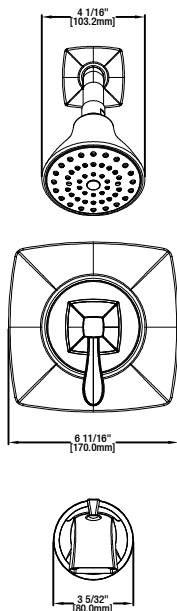

Milner 1-Handle Pressure Balance Tub and Shower Faucet

FEATURES

- Single Handle Tub and Shower Faucet
- Pressure Balance Valve with Integrated Stops
- Ceramic Valve Cartridge
- Adjustable Temperature Limit Stop to Control Maximum Hot Water Temperature
- 135° Maximum Handle Rotation
- ABS Single Functions Showerhead
- Shower Face Size: ϕ 103.2 mm
- Includes 5 15/32" Diverter Tub Spout
- With Plug Applicable For Shower Only Installation
- 1/2" IPS Connections
- Showerhead Max. Flow Rate: 2.5 Gallons Per Minute at 80 PSI
- Tub Spout Min. Flow Rate: 2.4 Gallons Per Minute at 20 PSI

MODEL	SKU#	FINISH
873W-3201	677-066	Polished Chrome
873W-3204	677-070	Brushed Nickel PVD
873W-3227H2	677-071	Mediterranean Bronze

CODE COMPLIANCE

- IAPMO Certified: ASME A112.18.1/CSA B125.1

WARRANTY

- Limited Lifetime Warranty

INSTALLATION DIMENSIONS