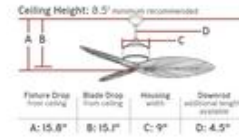

3DLR56RB: 56" Delray Outdoor - Roman Bronze

Specification Images:

Collection: Delray

UPC #:014817576801

Finish: Roman Bronze (RB)

Blade Finish: Dark Walnut

Blade Finish 2: Undefined

Dimensions:

- Diameter:** 56"
- Weight:** 17.6 lbs.
- Reverse Switch:** Remote Controlled
- Rev. Switch Location:** Remote Transmitter
- Motor Size:** 125.0 X 20.0
- Diameter of Housing:** 9.0
- Remote Included:** Hand Remote
- Location of Receiver:** Canopy
- Remote Group(s):**

Mounting Options:

Mounting Type	Included	Item	Downrod Length	Downrod Diameter	Overall Height	Blade to Ceiling	Min. Ceiling Height	Canopy Style	Canopy Diameter
Downrod (Included)	yes		6.0	0.82	15.8	15.1	8.26	Downrod	5.24