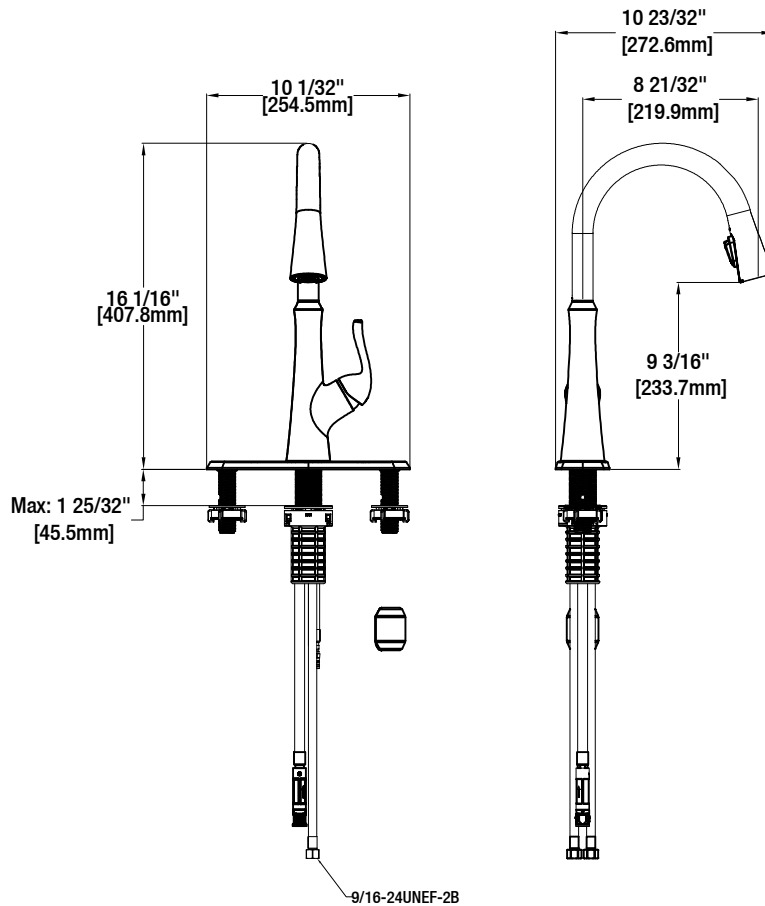

FEATURES

- Requires 1- or 3-Hole Sink with 8" On-Center
- Max Flow Rate: 1.8 gpm (6.8 L/min) at 60 psi
- Spout Reach: 8 1/2"
- Spout Height: 9 3/16"
- Ceramic Valve for Lifetime Drip-Free Operation
- With Zinc Lever Handle

Concealed Single-Handle Pull-Down Sprayer Kitchen Faucet

MODEL	SKU #	FINISH
67550-0101	205505642	Chrome
67550-0108D2	205505630	Stainless Steel

INSTALLATION DIMENSIONS

Glacier Bay reserves the right to make changes in specifications and materials and to change and discontinue models, both without notice or obligation. Dimensions are for reference only.