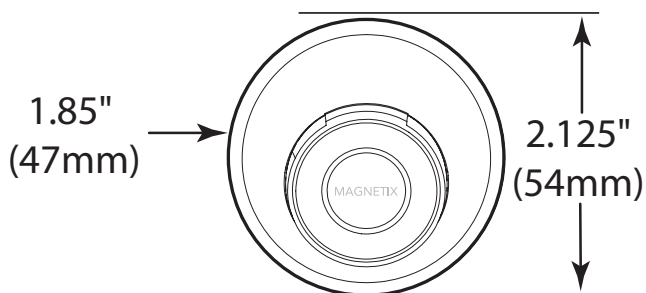

DESCRIPTION

- Remote dock for easy handshower access at any height
- Various finishes identified by suffix
- Works with all Moen Magnetix handshowers
- Ideal for bathing children and pets, seated bathing and lowered height accessibility

OPERATION

- Includes two installation options
 - 1) Mount to shower wall with screws and wall bracket
 - 2) Adhere with permanent, waterproof adhesive

WARRANTY

- Lifetime limited warranty against finish defects to the original homeowner
 - 10 year limited warranty when used in a multi-family installation
 - 5 year limited warranty when used in a commercial installation
- Visit www.moen.com/support for complete details and limitations

**Magnetix™
Remote Dock**

Model: 186117 series
196117 series

FRONT VIEW

SIDE VIEW

CRITICAL DIMENSIONS

(DO NOT SCALE)