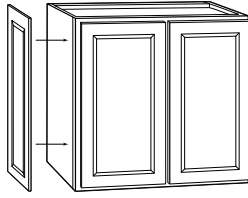

Decorative End Panel

Fits Wall
30"H
36"H
42"H

Fits Base
34-1/2"H