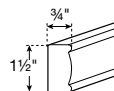

**Decorative Corner Post**  
34-1/2"H

**Crown Molding**  
91-1/2"L

Traditional

Shaker

**48" Universal Panel**  
48"L x 3/4"H x 11-1/4"D

Laminate finish on 5 sides.

**Decorative Edge Molding**  
91-1/2"L

**Outside Corner Molding**  
91-1/2"L