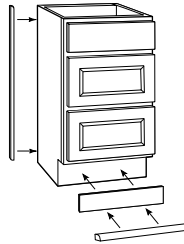

**Fits Base**  
34-1/2"H

**Dishwasher End Panel**  
1-1/2"W x 34-1/2"H x 24"D

**Decorative Island Panel Kit**  
3"W x 34-1/2"H x 37-1/2"D

1 post ships loose. Panel can be cut to accommodate different depths