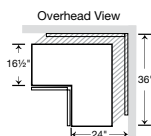

Blind Base
36"W

Pull Distance 42" minimum, 45" maximum