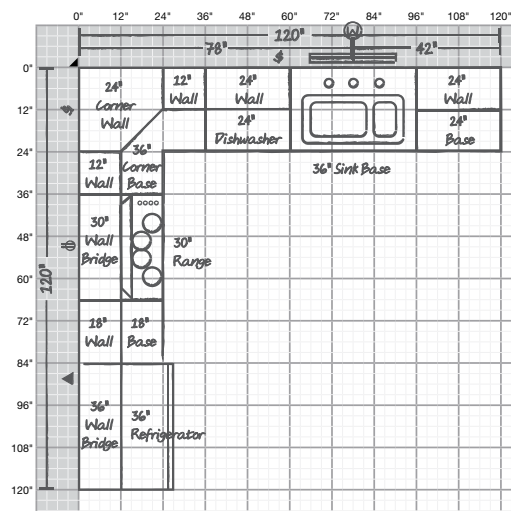

Plan your layout or see an Associate for assistance

Design Tips

- Start with the first wall on the left and work to your right around the room. Measure the overall length of each wall.
- Indicate breaks in walls (windows, doors, closets) by measuring to the outside edge of the molding. Include permanent appliances, air vents, electrical, plumbing, etc.
- Start sketching your cabinets. Start in the 0", 0" corner and work outward.

You may be able to move major appliances several inches to accommodate a layout change.