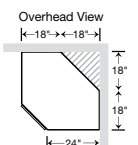

**Corner Base with Lazy Susan**

Installs in a 36" x 36" wall area

**Blind Base**  
 36"W

Pull Distance 42" minimum, 45" maximum

**Corner Sink Base**  
 36"W

Ready to Assemble

Finished and Unfinished Cabinets Available In-Stock Only