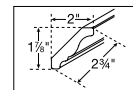

Crown Molding
91-1/2"L

Traditional