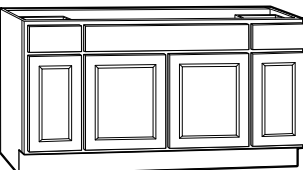

Sink/ Cooktop Base
60"W