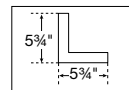

Decorative Corner Post
34-1/2"H