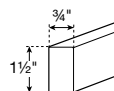

Square Edge Molding
91-1/2"L