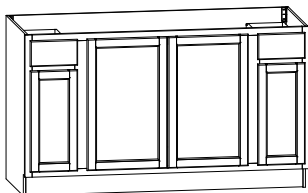

**Pots & Pans Drawer Base**◆  
 30"W  
 36"W

**Base**  
 27"W  
 30"W  
 36"W

**Vanity Drawer Base**◆  
 12"W x 21"D

**Sink/ Cooktop Base**  
 60"W

Unfinished Cabinet

**Sink/ Cooktop Base**  
 30"W  
 36"W