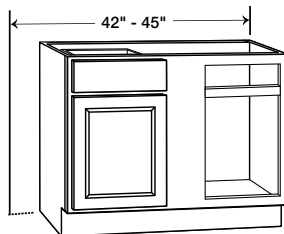

Blind Base
36"W

Pull Distance 42" minimum, 45" maximum