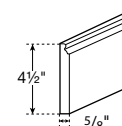

Decorative Base Molding
91-1/2"L