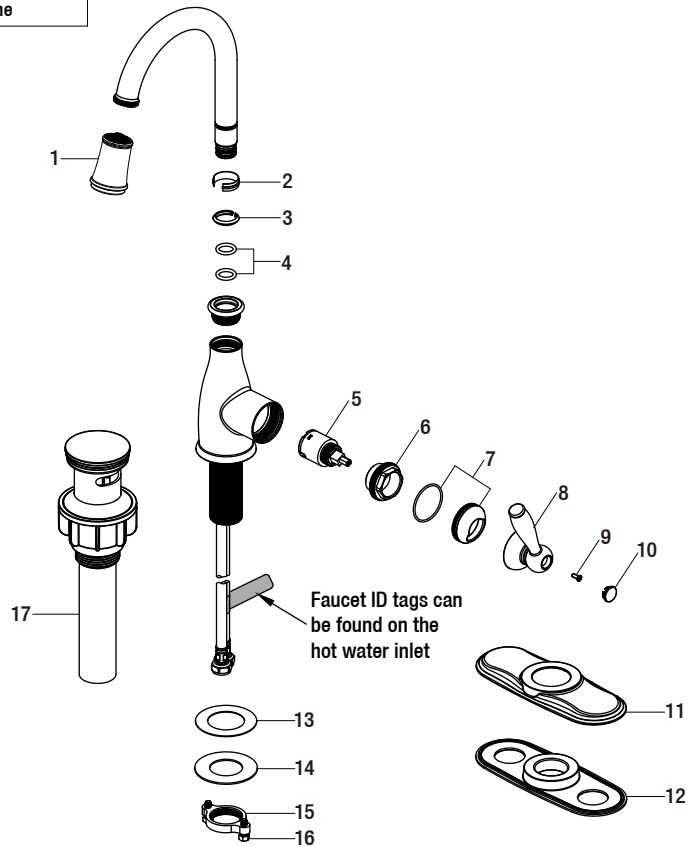

Replacement Parts List

Mandouri LED 4" 1-Handle Bath Faucet

MODEL	SKU #	FINISH
HD67816W-5001	302871351	Chrome

Many replacement parts can be purchased online or at your local store. Please use the table below to identify the part SKU number needed, go to HOMEDEPOT.COM, and check for online and store availability. If you can't find the part you are looking for, please call 1-855-HD-GLACIER.

Part	Description	Part #	Internet SKU #	Store SKU #
1	Aerator	RP3021801	302596410	
2	Wearable Ring	RP70077		
3	Clip	RP70106		
4	O-ring	RP60107		
5	Cartridge	RP20104		
6	Bonnet Nut	RP70613		
7	Cap & O-ring	RP8052401		
8	Handle	RP1356101		
9	Screw	RP50205		

Part	Description	Part #	Internet SKU #	Store SKU #
10	Index	RP1008901		
11	Deck Plate	RP8062901		
12	Gasket	RP80630		
13	Plastic Washer	RP64131		
14	Metal Washer	RP64188		
15	Nut	RP56086		
16	Screw	RP50004		
17	Press Pop-up Assembly	RP4017601		